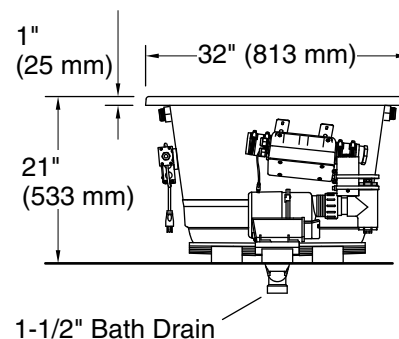

Underscore®
 60" x 32" drop-in Heated BubbleMassage™ air bath
 with Bask® heated surface
K-1168-GHW

No change in measurements if connected with drain illustrated. (K-7272)

Drop-in Rim Detail

Blower Motor Access
 30" (762 mm) W x 15" (381 mm) H Min

Blower, Heated	120 V, 15 A, 60 Hz
Surface:	
Air bath:	120 V, 15 A, 60 Hz

Technical Information

All product dimensions are nominal.

Drain location:	Reversible
Basin area, bottom:	42" x 23-1/2" (1067 mm x 597 mm)
Basin area, top:	55-1/8" x 27-1/8" (1400 mm x 689 mm)
Weight:	100 lbs (45.4 kg)
Minimum floor load:	55 lbs/ft ² (268.5 kg/m ²)
Water depth:	17-1/8" (435 mm)
Water capacity:	81 gal (306.6 L)
Cutout:	Drop-in, 59-1/2" x 31-1/2" (1511 mm x 800 mm)
Electrical component rating:	Blower: 120 V, 10 A, 60 Hz Heated Surface: 120 V, 0.5 A, 60 Hz