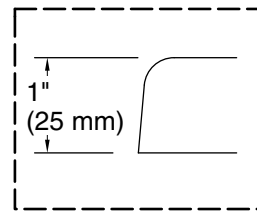

Underscore®
 60" x 32" drop-in Heated BubbleMassage™ air bath
 with Bask® heated surface
K-1168-GHW

No change in measurements if connected with drain illustrated. (K-7272)

Drop-in Rim Detail

Blower Motor Access
 30" (762 mm) W x 15" (381 mm) H Min

Blower, Heated	120 V, 15 A, 60 Hz
Surface:	
Air bath:	120 V, 15 A, 60 Hz

Technical Information

All product dimensions are nominal.

Drain location:	Reversible
Basin area, bottom:	42" x 23-1/2" (1067 mm x 597 mm)
Basin area, top:	55-1/8" x 27-1/8" (1400 mm x 689 mm)
Weight:	100 lbs (45.4 kg)
Minimum floor load:	55 lbs/ft ² (268.5 kg/m ²)
Water depth:	17-1/8" (435 mm)
Water capacity:	81 gal (306.6 L)
Cutout:	Drop-in, 59-1/2" x 31-1/2" (1511 mm x 800 mm)
Electrical component rating:	Blower: 120 V, 10 A, 60 Hz Heated Surface: 120 V, 0.5 A, 60 Hz