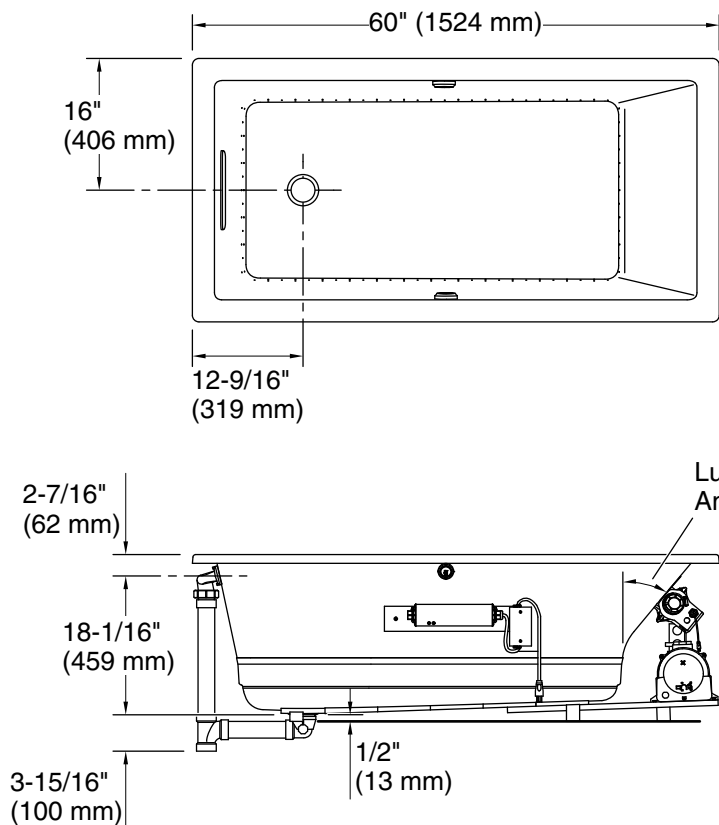

Underscore®
 60" x 32" drop-in Heated BubbleMassage™ air bath
 with Bask® heated surface
K-1168-GHW

No change in measurements if connected with drain illustrated. (K-7272)

Drop-in Rim Detail

Blower Motor Access
 30" (762 mm) W x 15" (381 mm) H Min

Blower, Heated	120 V, 15 A, 60 Hz
Surface:	
Air bath:	120 V, 15 A, 60 Hz

Technical Information

All product dimensions are nominal.

Drain location:	Reversible
Basin area, bottom:	42" x 23-1/2" (1067 mm x 597 mm)
Basin area, top:	55-1/8" x 27-1/8" (1400 mm x 689 mm)
Weight:	100 lbs (45.4 kg)
Minimum floor load:	55 lbs/ft ² (268.5 kg/m ²)
Water depth:	17-1/8" (435 mm)
Water capacity:	81 gal (306.6 L)
Cutout:	Drop-in, 59-1/2" x 31-1/2" (1511 mm x 800 mm)
Electrical component rating:	Blower: 120 V, 10 A, 60 Hz Heated Surface: 120 V, 0.5 A, 60 Hz