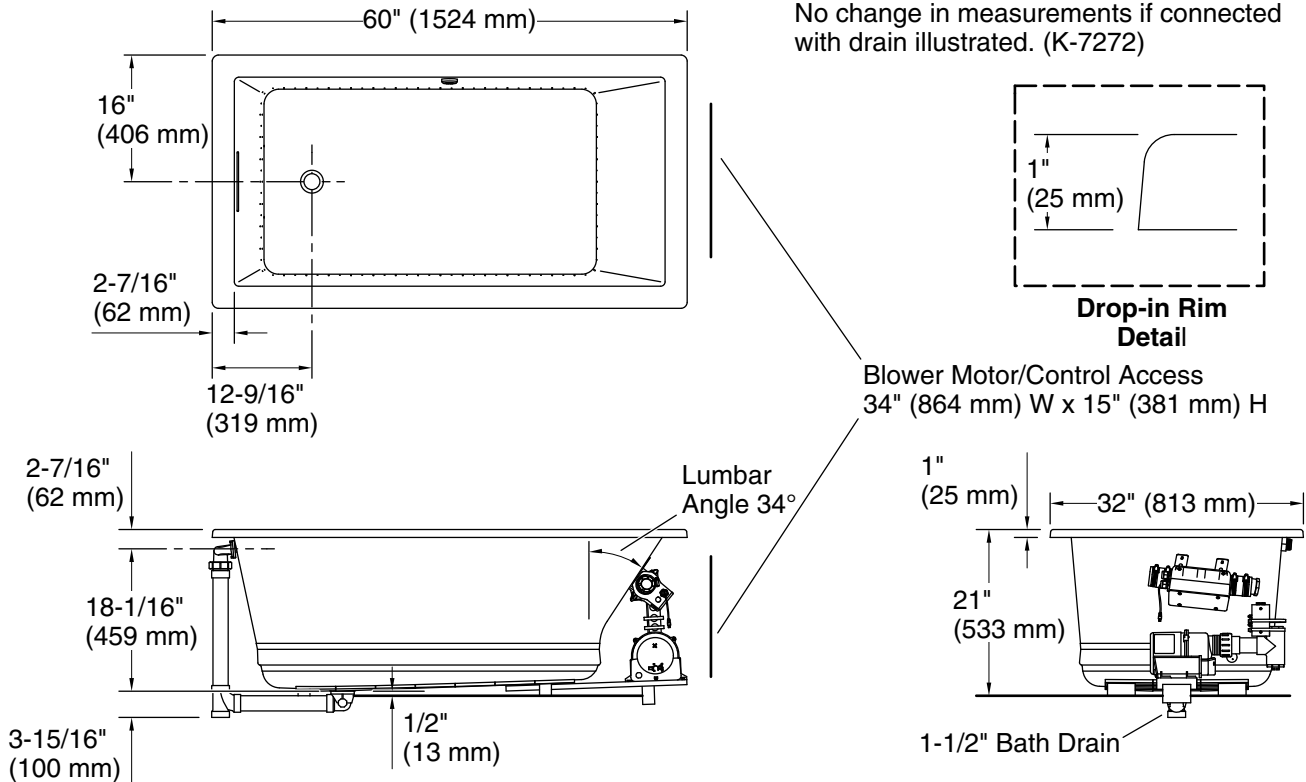

Required Electrical Service

Two dedicated circuits required, protected with Class A Ground-Fault Circuit-Interrupter (GFCI). Outside North America, this device may be known as a Residual Current Device (RCD).

Blower: 120 V, 15 A, 60 Hz
Air bath: 120 V, 15 A, 60 Hz

Technical Information

All product dimensions are nominal.

Drain location: Reversible
Basin area, bottom: 42" x 23-1/2" (1067 mm x 597 mm)
Basin area, top: 55-1/8" x 27-1/8" (1400 mm x 689 mm)
Weight: 100 lbs (45.4 kg)
Minimum floor load: 55 lbs/ft² (268.5 kg/m²)
Water depth: 17-1/8" (435 mm)
Water capacity: 81 gal (306.6 L)
Cutout: Drop-in, 59-1/2" x 31-1/2" (1511 mm x 800 mm)
Electrical component rating:
Blower: 120 V, 10 A, 60 Hz
Air bath: 120 V, 5 A, 60 Hz

Blower speed: Variable

1-800-4KOHLER (1-800-456-4537)

Kohler Co. reserves the right to make revisions without notice to product specifications.

For the most current Specification Sheet, go to www.kohler.com USA or www.kohler.ca Canada

7-8-2024 22:08 - US

Notes

Measure your actual product for rough-in details.

Install this product according to the installation instructions.

The hot water supply should be 70% of the capacity of the bath or greater. Installations will vary.