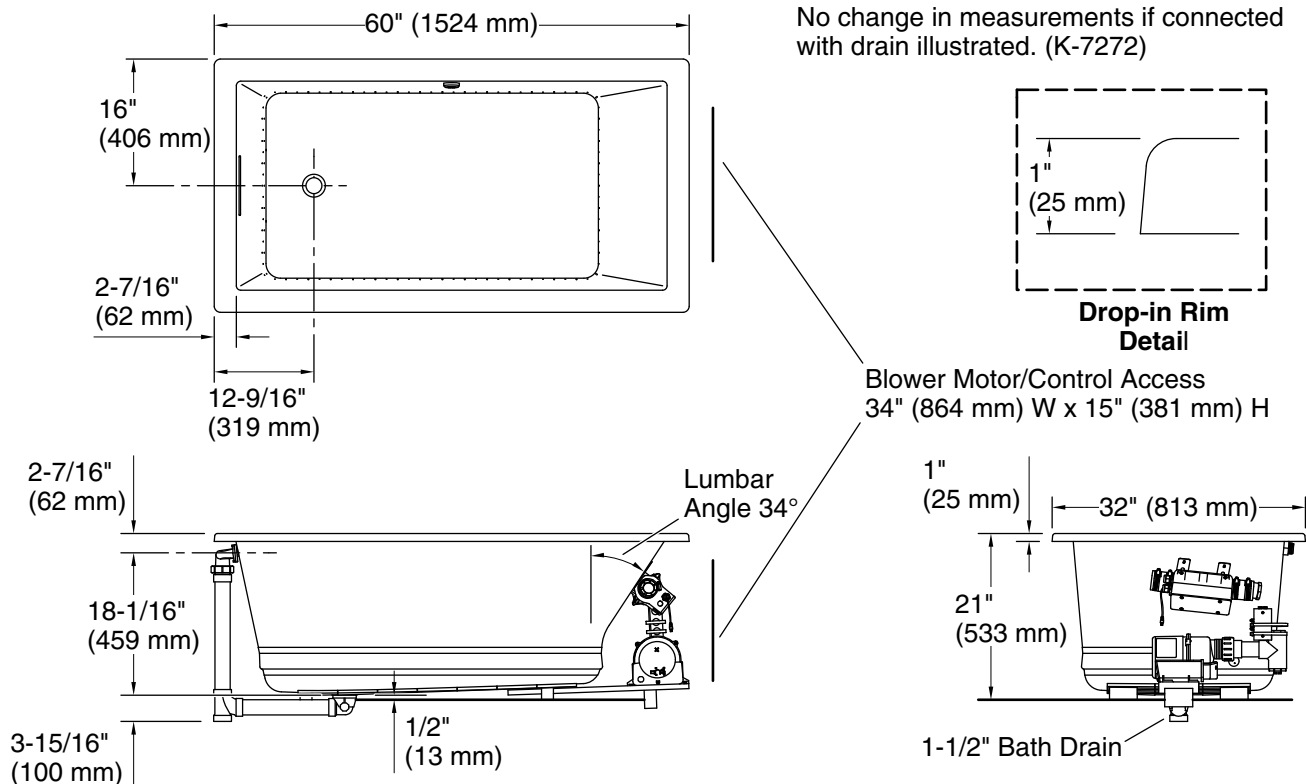

Required Electrical Service

Two dedicated circuits required, protected with Class A Ground-Fault Circuit-Interrupter (GFCI). Outside North America, this device may be known as a Residual Current Device (RCD).

Blower: 120 V, 15 A, 60 Hz
Air bath: 120 V, 15 A, 60 Hz

Technical Information

All product dimensions are nominal.

Drain location: Reversible
Basin area, bottom: 42" x 23-1/2" (1067 mm x 597 mm)
Basin area, top: 55-1/8" x 27-1/8" (1400 mm x 689 mm)
Weight: 100 lbs (45.4 kg)
Minimum floor load: 55 lbs/ft² (268.5 kg/m²)
Water depth: 17-1/8" (435 mm)
Water capacity: 81 gal (306.6 L)
Cutout: Drop-in, 59-1/2" x 31-1/2" (1511 mm x 800 mm)
Electrical component rating: Blower: 120 V, 10 A, 60 Hz
Air bath: 120 V, 5 A, 60 Hz

Blower speed: Variable

1-800-4KOHLER (1-800-456-4537)

Kohler Co. reserves the right to make revisions without notice to product specifications.

For the most current Specification Sheet, go to www.kohler.com USA or www.kohler.ca Canada

2-23-2025 20:07 - US/CA

Notes

Measure your actual product for rough-in details.

Install this product according to the installation instructions.

The hot water supply should be 70% of the capacity of the bath or greater. Installations will vary.