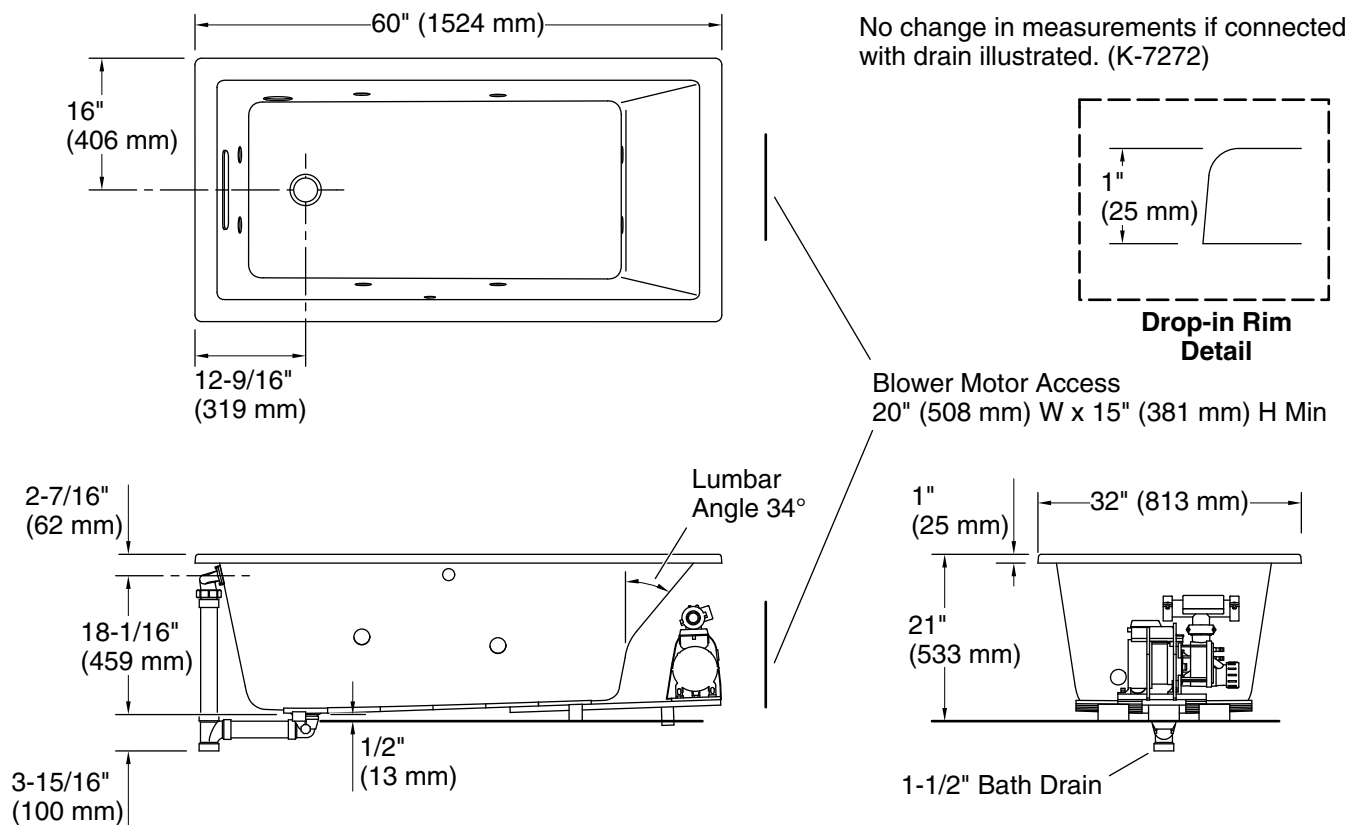

Required Electrical Service

Two dedicated circuits required, protected with Class A Ground-Fault Circuit-Interrupter (GFCI). Outside North America, this device may be known as a Residual Current Device (RCD).

Pump: 120 V, 15 A, 60 Hz
Heater: 120 V, 15 A, 60 Hz

Technical Information

All product dimensions are nominal.

Drain location: Reversible
Basin area, bottom: 42" x 23-1/2" (1066 mm x 597 mm)
Basin area, top: 55-1/8" x 27-1/8" (1400 mm x 689 mm)
Weight: 120 lbs (54.4 kg)
Minimum floor load: 62 lbs/ft² (302.7 kg/m²)
Water depth: 17-3/16" (436 mm)
Water capacity: 81 gal (306.6 L)
Cutout: Drop-in, 58-1/2" x 30-1/2" (1486 mm x 775 mm)
Electrical component rating: Pump: 120 V, 7 A, 60 Hz
Heater: 120 V, 12 A, 60 Hz

Minimum flat for: 2" (51 mm)
1-800-4KOHLER (1-800-456-4537)

Kohler Co. reserves the right to make revisions without notice to product specifications.

For the most current Specification Sheet, go to www.kohler.com USA or www.kohler.ca Canada

7-8-2024 22:27 - US

Notes

Measure your actual product for rough-in details.

Install this product according to the installation instructions.

The hot water supply should be 70% of the capacity of the bath or greater. Installations will vary.