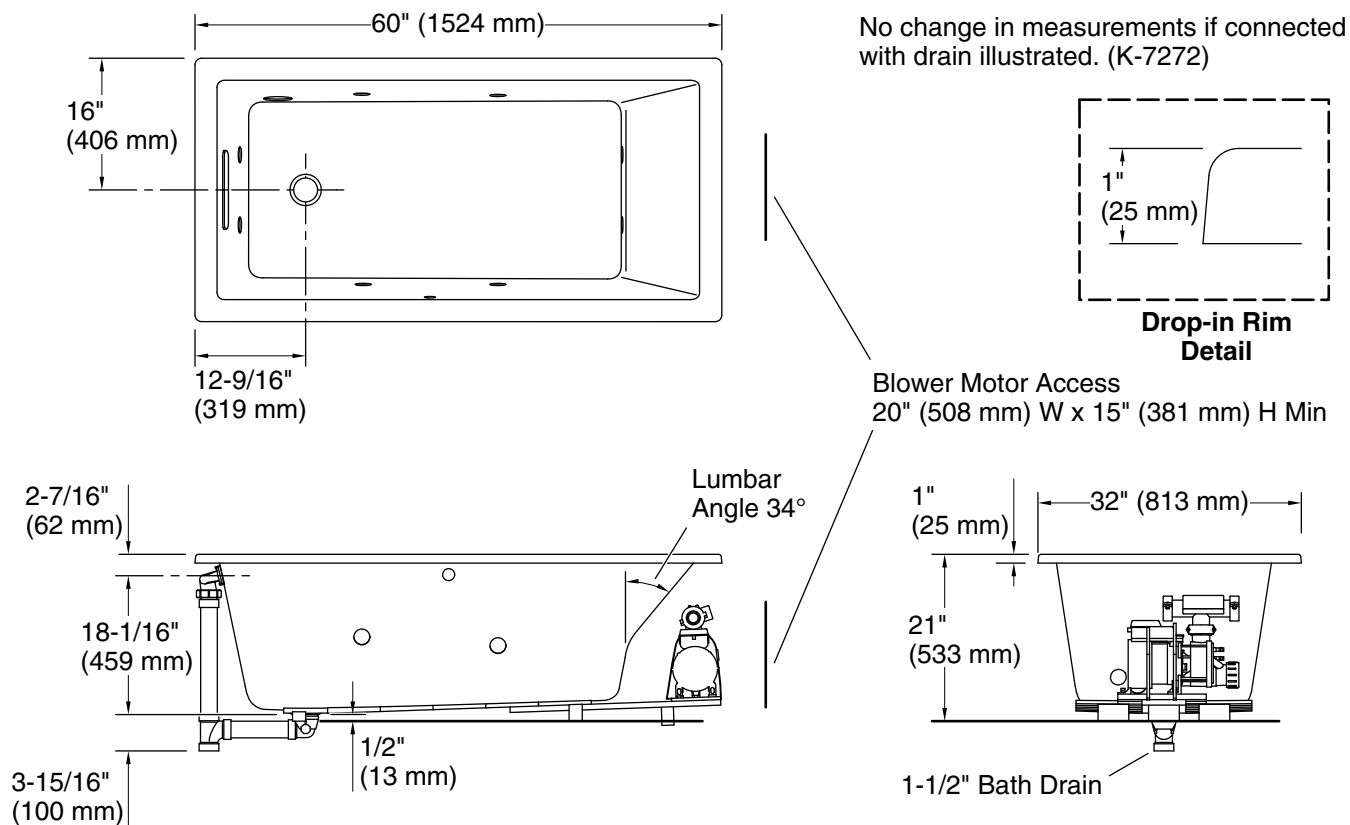

Required Electrical Service

Two dedicated circuits required, protected with Class A Ground-Fault Circuit-Interrupter (GFCI). Outside North America, this device may be known as a Residual Current Device (RCD).

Pump: 120 V, 15 A, 60 Hz
Heater: 120 V, 15 A, 60 Hz

Technical Information

All product dimensions are nominal.

Drain location: Reversible
Basin area, bottom: 42" x 23-1/2" (1066 mm x 597 mm)
Basin area, top: 55-1/8" x 27-1/8" (1400 mm x 689 mm)
Weight: 120 lbs (54.4 kg)
Minimum floor load: 62 lbs/ft² (302.7 kg/m²)
Water depth: 17-3/16" (436 mm)
Water capacity: 81 gal (306.6 L)
Cutout: Drop-in, 58-1/2" x 30-1/2" (1486 mm x 775 mm)
Electrical component rating: Pump: 120 V, 7 A, 60 Hz
Heater: 120 V, 12 A, 60 Hz

Minimum flat for: 2" (51 mm)
1-800-4KOHLER (1-800-456-4537)

Kohler Co. reserves the right to make revisions without notice to product specifications.

For the most current Specification Sheet, go to www.kohler.com USA or www.kohler.ca Canada

2-23-2025 20:07 - US/CA

Notes

Measure your actual product for rough-in details.

Install this product according to the installation instructions.

The hot water supply should be 70% of the capacity of the bath or greater. Installations will vary.