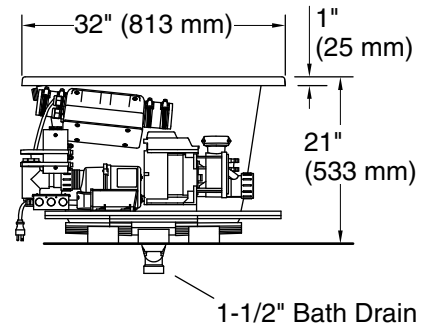

7-9-2024 23:10 - US

**Underscore®**

60" x 32" drop-in Heated BubbleMassage™ air bath with whirlpool  
**K-1168-XHGH**

No change in measurements if connected with drain illustrated. (K-7272)

Blower Motor Access  
30" (762 mm) W x 15" (381 mm) H Min

### Technical Information

All product dimensions are nominal.

- Drain location: Reversible
- Basin area, bottom: 42" x 23-1/2" (1067 mm x 597 mm)
- Basin area, top: 55-1/8" x 27-1/8" (1400 mm x 689 mm)
- Weight: 120 lbs (54.4 kg)
- Minimum floor load: 55 lbs/ft² (268.5 kg/m²)
- Water depth: 17-1/8" (435 mm)
- Water capacity: 81 gal (306.6 L)
- Cutout: Drop-in, 59-1/2" x 31-1/2" (1511 mm x 800 mm)
- Electrical component rating: Blower: 120 V, 10 A, 60 Hz  
Air bath: 120 V, 5 A, 60 Hz