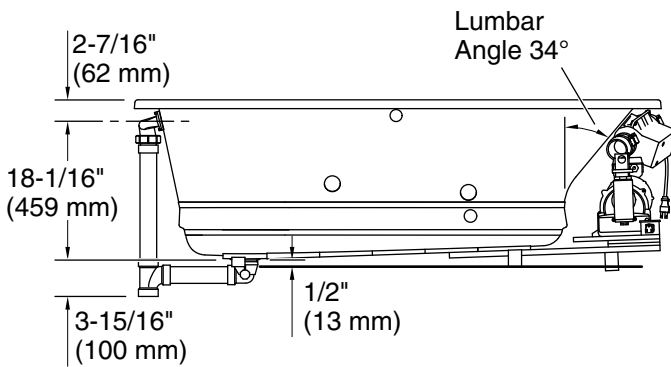

7-9-2024 23:10 - US

**Underscore®**

60" x 32" drop-in Heated BubbleMassage™ air bath with whirlpool  
**K-1168-XHGH**

No change in measurements if connected with drain illustrated. (K-7272)

Blower Motor Access  
30" (762 mm) W x 15" (381 mm) H Min

### Technical Information

All product dimensions are nominal.

- Drain location: Reversible
- Basin area, bottom: 42" x 23-1/2" (1067 mm x 597 mm)
- Basin area, top: 55-1/8" x 27-1/8" (1400 mm x 689 mm)
- Weight: 120 lbs (54.4 kg)
- Minimum floor load: 55 lbs/ft² (268.5 kg/m²)
- Water depth: 17-1/8" (435 mm)
- Water capacity: 81 gal (306.6 L)
- Cutout: Drop-in, 59-1/2" x 31-1/2" (1511 mm x 800 mm)
- Electrical component rating: Blower: 120 V, 10 A, 60 Hz  
Air bath: 120 V, 5 A, 60 Hz