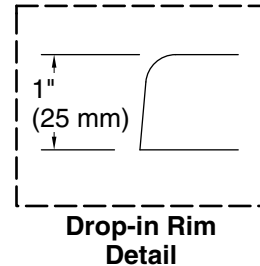

7-9-2024 23:10 - US

**Underscore®**

60" x 32" drop-in Heated BubbleMassage™ air bath with whirlpool  
**K-1168-XHGH**

No change in measurements if connected with drain illustrated. (K-7272)

Blower Motor Access  
30" (762 mm) W x 15" (381 mm) H Min

### Technical Information

All product dimensions are nominal.

- Drain location: Reversible
- Basin area, bottom: 42" x 23-1/2" (1067 mm x 597 mm)
- Basin area, top: 55-1/8" x 27-1/8" (1400 mm x 689 mm)
- Weight: 120 lbs (54.4 kg)
- Minimum floor load: 55 lbs/ft² (268.5 kg/m²)
- Water depth: 17-1/8" (435 mm)
- Water capacity: 81 gal (306.6 L)
- Cutout: Drop-in, 59-1/2" x 31-1/2" (1511 mm x 800 mm)
- Electrical component rating: Blower: 120 V, 10 A, 60 Hz  
Air bath: 120 V, 5 A, 60 Hz