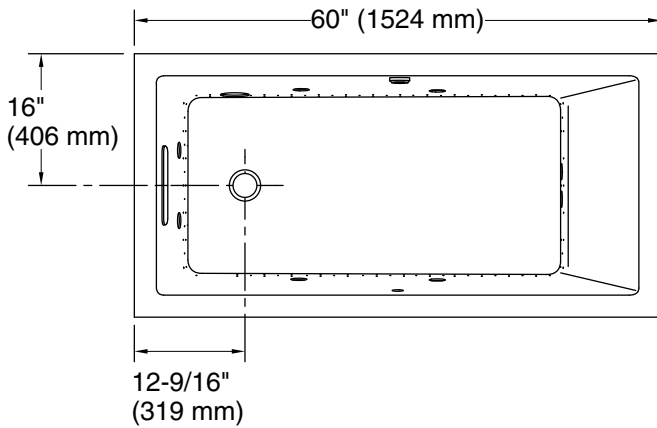

7-9-2024 23:10 - US

**Underscore®**

60" x 32" drop-in Heated BubbleMassage™ air bath with whirlpool  
**K-1168-XHGH**

No change in measurements if connected with drain illustrated. (K-7272)

Blower Motor Access  
30" (762 mm) W x 15" (381 mm) H Min

### Technical Information

All product dimensions are nominal.

- Drain location: Reversible
- Basin area, bottom: 42" x 23-1/2" (1067 mm x 597 mm)
- Basin area, top: 55-1/8" x 27-1/8" (1400 mm x 689 mm)
- Weight: 120 lbs (54.4 kg)
- Minimum floor load: 55 lbs/ft² (268.5 kg/m²)
- Water depth: 17-1/8" (435 mm)
- Water capacity: 81 gal (306.6 L)
- Cutout: Drop-in, 59-1/2" x 31-1/2" (1511 mm x 800 mm)
- Electrical component rating: Blower: 120 V, 10 A, 60 Hz  
Air bath: 120 V, 5 A, 60 Hz