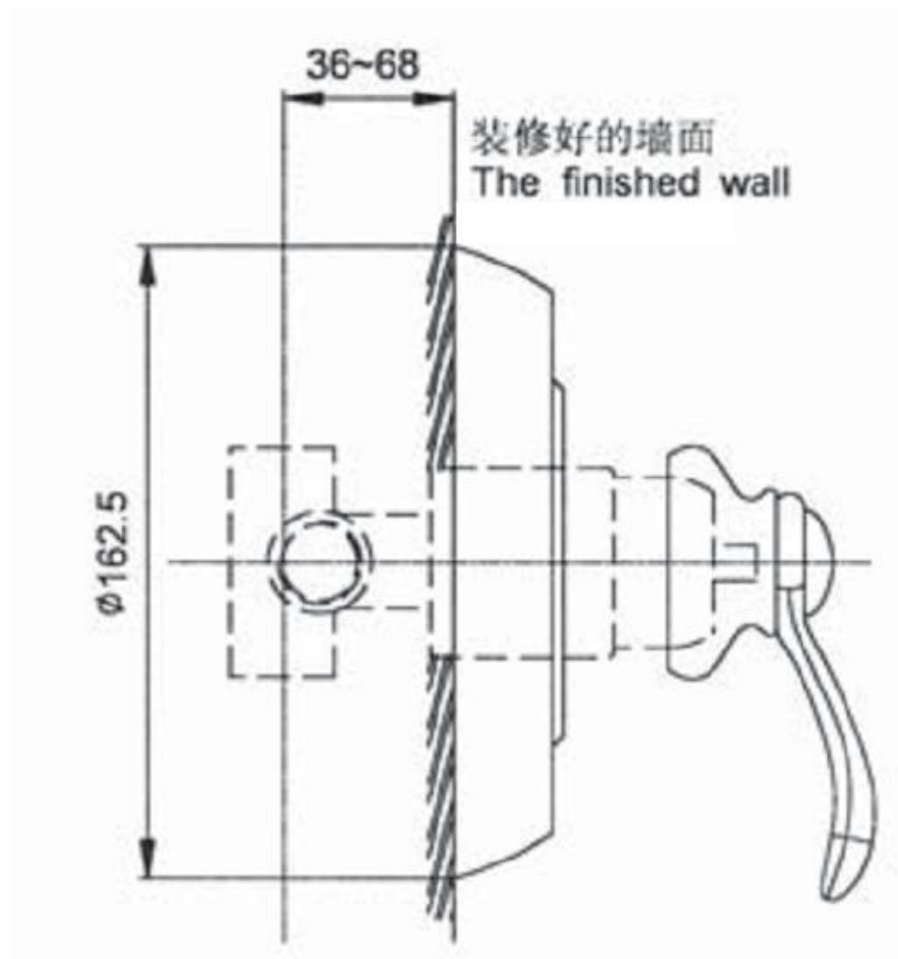

Product Specification:

Model	Finish	NOTE
K-11698T-4	CP AF BN SN	Required to be matched with 16587T 35mm recessed shower valve I

Product Dimension:

K-11698T

Please note that the above information are subject to change without notice.