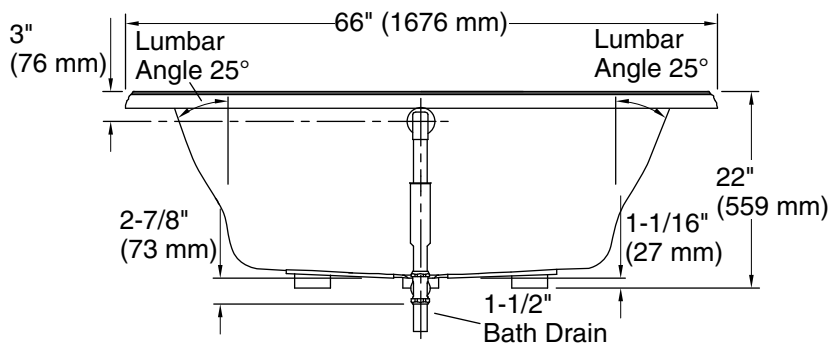

Color	Code	Description
-------	------	-------------

	0	White
---	---	-------

No change in measurements if connected with drain illustrated. (K-7161-AF)

 Recommended Faucet Location

Technical Information

All product dimensions are nominal.

Drain location:	Center
Basin area, bottom:	42" x 27" (1067 mm x 686 mm)
Basin area, top:	54" x 30" (1372 mm x 762 mm)
Weight:	80 lbs (36.3 kg)
Minimum floor load:	40 lbs/ft ² (195.3 kg/m ²)
Water depth:	16" (406 mm)
Water capacity:	81 gal (306.6 L)
Cutout:	Drop-in, 64-1/2" x 40-1/2" (1638 mm x 1029 mm)
Minimum flat for door:	3-13/16" (97 mm)