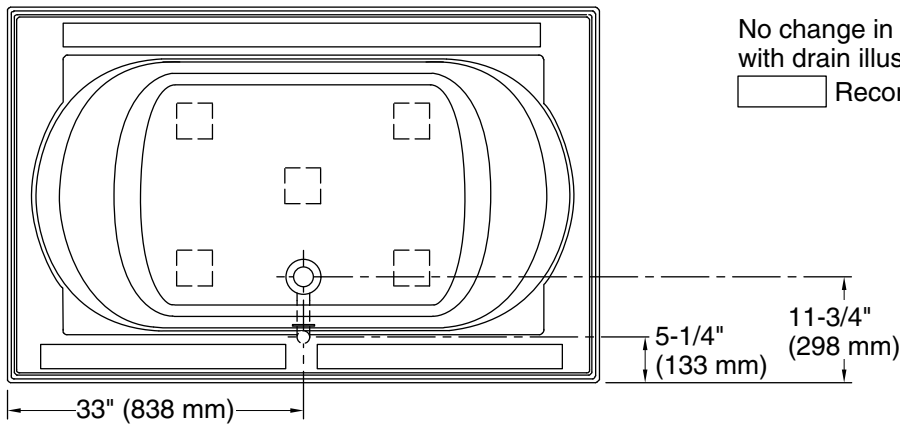

Color	Code	Description
-------	------	-------------

	0	White
---	---	-------

No change in measurements if connected with drain illustrated. (K-7161-AF)

 Recommended Faucet Location

Technical Information

All product dimensions are nominal.

Drain location:	Center
Basin area, bottom:	42" x 27" (1067 mm x 686 mm)
Basin area, top:	54" x 30" (1372 mm x 762 mm)
Weight:	80 lbs (36.3 kg)
Minimum floor load:	40 lbs/ft ² (195.3 kg/m ²)
Water depth:	16" (406 mm)
Water capacity:	81 gal (306.6 L)
Cutout:	Drop-in, 64-1/2" x 40-1/2" (1638 mm x 1029 mm)
Minimum flat for door:	3-13/16" (97 mm)