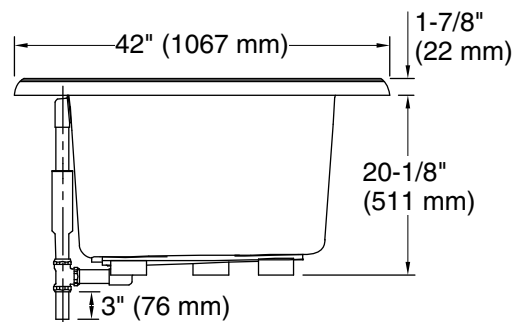

Color	Code	Description
-------	------	-------------

	0	White
---	---	-------

No change in measurements if connected with drain illustrated. (K-7161-AF)

 Recommended Faucet Location

Technical Information

All product dimensions are nominal.

Drain location:	Center
Basin area, bottom:	42" x 27" (1067 mm x 686 mm)
Basin area, top:	54" x 30" (1372 mm x 762 mm)
Weight:	80 lbs (36.3 kg)
Minimum floor load:	40 lbs/ft ² (195.3 kg/m ²)
Water depth:	16" (406 mm)
Water capacity:	81 gal (306.6 L)
Cutout:	Drop-in, 64-1/2" x 40-1/2" (1638 mm x 1029 mm)
Minimum flat for door:	3-13/16" (97 mm)