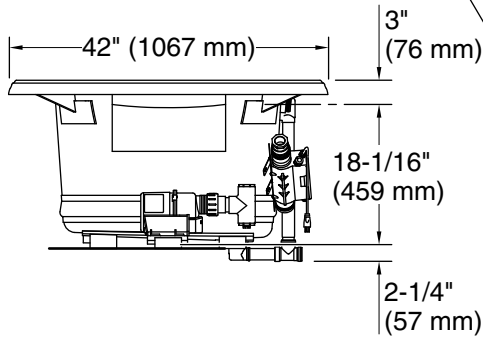

Blower Motor Access  
20" (508 mm) W x 15" (381 mm) H Min

### Technical Information

All product dimensions are nominal.

Drain location:	Center
Basin area, bottom:	42" x 27" (1067 mm x 686 mm)
Basin area, top:	54" x 30" (1372 mm x 762 mm)
Weight:	156 lbs (70.8 kg)
Minimum floor load:	44 lbs/ft <sup>2</sup> (214.8 kg/m <sup>2</sup> )
Water depth:	16" (406 mm)
Water capacity:	81 gal (306.6 L)
Electrical component rating:	Blower: 120 V, 10 A, 60 Hz Heated Surface: 120 V, 0.5 A, 60 Hz Air bath: 120 V, 5 A, 60 Hz
Minimum flat for	3-13/16" (97 mm)