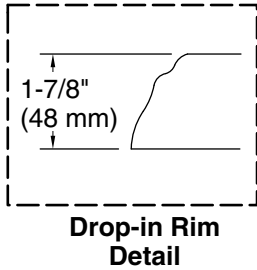

## Available Colors/Finishes

*Color tiles intended for reference only.*

Color	Code	Description
-------	------	-------------

0

White

96

Biscuit

No change in measurements if connected with drain illustrated. (K-7161-AF)

Blower Motor Access  
20" (508 mm) W x 15" (381 mm) H Min