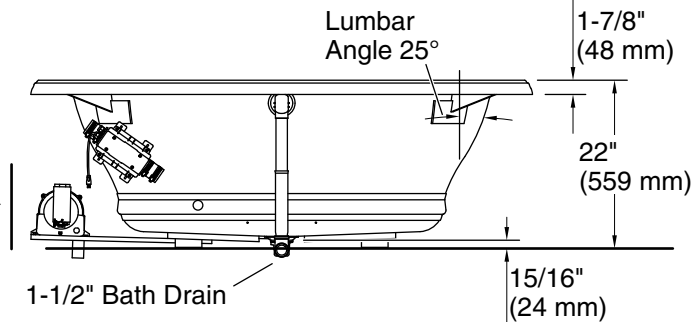

Available Colors/Finishes

Color tiles intended for reference only.

Color Code Description

	0	White
	96	Biscuit

No change in measurements if connected with drain illustrated. (K-7161-AF)

Blower Motor Access
20" (508 mm) W x 15" (381 mm) H Min

Blower, Heated	120 V, 15 A, 60 Hz
Surface:	
Air bath:	120 V, 15 A, 60 Hz

Technical Information

All product dimensions are nominal.

Drain location:	Center
Basin area, bottom:	42" x 27" (1067 mm x 686 mm)
Basin area, top:	54" x 30" (1372 mm x 762 mm)
Weight:	156 lbs (70.8 kg)
Minimum floor load:	44 lbs/ft ² (214.8 kg/m ²)
Water depth:	16" (406 mm)
Water capacity:	81 gal (306.6 L)
Electrical component rating:	Blower: 120 V, 10 A, 60 Hz Heated Surface: 120 V, 0.5 A, 60 Hz Air bath: 120 V, 5 A, 60 Hz
Minimum flat for	3-13/16" (97 mm)