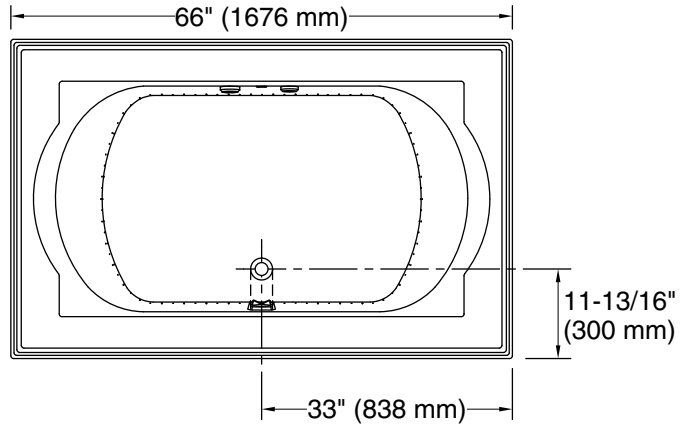

Blower Motor Access  
20" (508 mm) W x 15" (381 mm) H Min

### Technical Information

All product dimensions are nominal.

Drain location:	Center
Basin area, bottom:	42" x 27" (1067 mm x 686 mm)
Basin area, top:	54" x 30" (1372 mm x 762 mm)
Weight:	156 lbs (70.8 kg)
Minimum floor load:	44 lbs/ft <sup>2</sup> (214.8 kg/m <sup>2</sup> )
Water depth:	16" (406 mm)
Water capacity:	81 gal (306.6 L)
Electrical component rating:	Blower: 120 V, 10 A, 60 Hz Heated Surface: 120 V, 0.5 A, 60 Hz Air bath: 120 V, 5 A, 60 Hz
Minimum flat for	3-13/16" (97 mm)