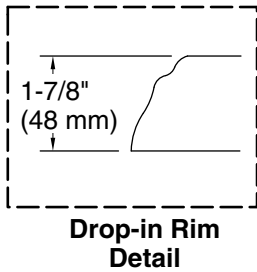

Available Colors/Finishes

Color tiles intended for reference only.

Color Code Description

	0	White
	96	Biscuit

No change in measurements if connected with drain illustrated. (K-7161-AF)

Blower Motor Access
20" (508 mm) W x 15" (381 mm) H Min