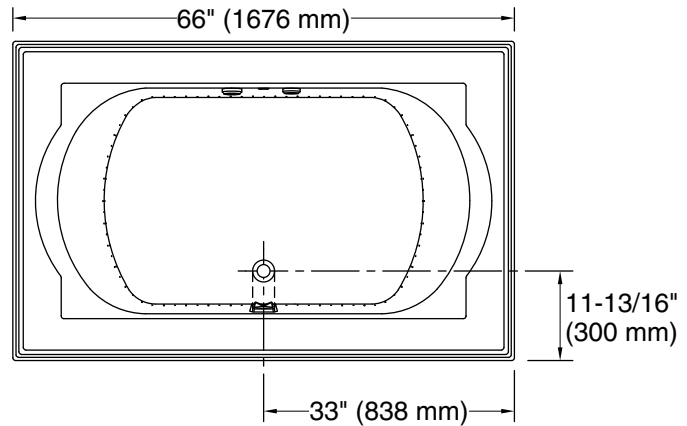

Available Colors/Finishes

Color tiles intended for reference only.

Color Code Description

	0	White
	96	Biscuit

No change in measurements if connected with drain illustrated. (K-7161-AF)

Blower Motor Access
20" (508 mm) W x 15" (381 mm) H Min

Blower, Heated	120 V, 15 A, 60 Hz
Surface:	
Air bath:	120 V, 15 A, 60 Hz

Technical Information

All product dimensions are nominal.

Drain location:	Center
Basin area, bottom:	42" x 27" (1067 mm x 686 mm)
Basin area, top:	54" x 30" (1372 mm x 762 mm)
Weight:	156 lbs (70.8 kg)
Minimum floor load:	44 lbs/ft ² (214.8 kg/m ²)
Water depth:	16" (406 mm)
Water capacity:	81 gal (306.6 L)
Electrical component rating:	Blower: 120 V, 10 A, 60 Hz Heated Surface: 120 V, 0.5 A, 60 Hz Air bath: 120 V, 5 A, 60 Hz
Minimum flat for	3-13/16" (97 mm)