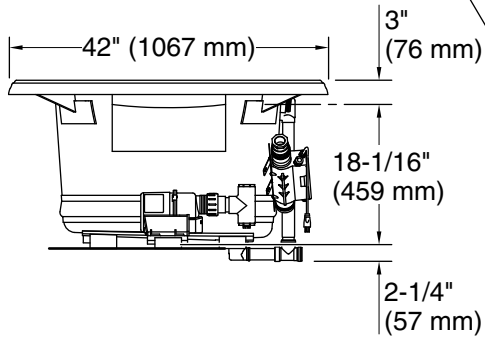

Available Colors/Finishes

Color tiles intended for reference only.

Color Code Description

	0	White
	96	Biscuit

No change in measurements if connected with drain illustrated. (K-7161-AF)

Blower Motor Access
20" (508 mm) W x 15" (381 mm) H Min

Blower, Heated	120 V, 15 A, 60 Hz
Surface:	
Air bath:	120 V, 15 A, 60 Hz

Technical Information

All product dimensions are nominal.

Drain location:	Center
Basin area, bottom:	42" x 27" (1067 mm x 686 mm)
Basin area, top:	54" x 30" (1372 mm x 762 mm)
Weight:	156 lbs (70.8 kg)
Minimum floor load:	44 lbs/ft ² (214.8 kg/m ²)
Water depth:	16" (406 mm)
Water capacity:	81 gal (306.6 L)
Electrical component rating:	Blower: 120 V, 10 A, 60 Hz Heated Surface: 120 V, 0.5 A, 60 Hz Air bath: 120 V, 5 A, 60 Hz
Minimum flat for	3-13/16" (97 mm)