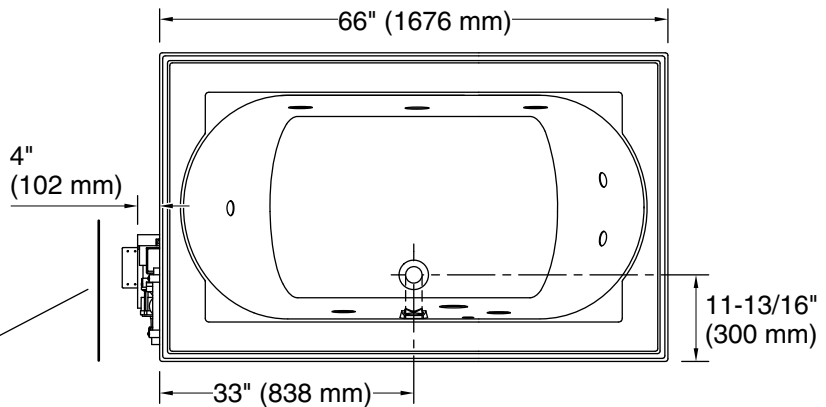

Drop-in Rim Detail

Blower Control Access
20" (508 mm) W x 15" (381 mm) H

Required Electrical Service

Two dedicated circuits required.

Pump: 120 V, 15 A, 60 Hz
Heater: 120 V, 15 A, 60 Hz

Technical Information

All product dimensions are nominal.

Drain location: Center
Basin area, bottom: 42" x 27" (1067 mm x 686 mm)
Basin area, top: 54" x 30" (1372 mm x 762 mm)
Weight: 129 lbs (58.5 kg)
Minimum floor load: 44 lbs/ft² (214.8 kg/m²)
Water depth: 16" (406 mm)
Water capacity: 81 gal (306.6 L)
Electrical component rating: Pump: 120 V, 7 A, 60 Hz
Heater: 120 V, 12 A, 60 Hz
Minimum flat for door: 3-13/16" (97 mm)