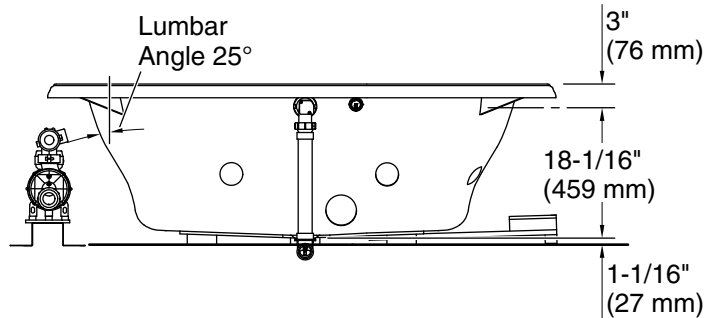

Drop-in Rim Detail

Blower Control Access
20" (508 mm) W x 15" (381 mm) H

Required Electrical Service

Two dedicated circuits required.

Pump: 120 V, 15 A, 60 Hz
Heater: 120 V, 15 A, 60 Hz

Technical Information

All product dimensions are nominal.

Drain location: Center
Basin area, bottom: 42" x 27" (1067 mm x 686 mm)
Basin area, top: 54" x 30" (1372 mm x 762 mm)
Weight: 129 lbs (58.5 kg)
Minimum floor load: 44 lbs/ft² (214.8 kg/m²)
Water depth: 16" (406 mm)
Water capacity: 81 gal (306.6 L)
Electrical component rating: Pump: 120 V, 7 A, 60 Hz
Heater: 120 V, 12 A, 60 Hz
Minimum flat for door: 3-13/16" (97 mm)