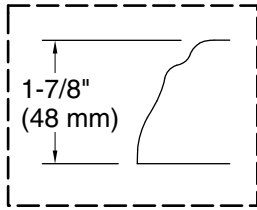

No change in measurements if connected with drain illustrated. (K-7161-AF)

Drop-in Rim Detail