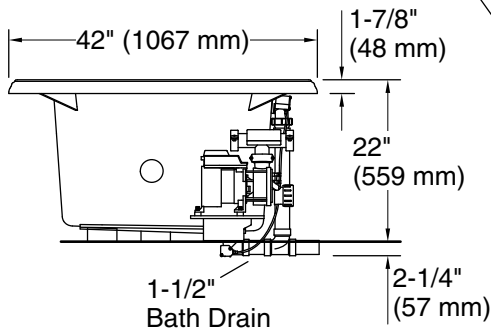

Available Colors/Finishes

Color tiles intended for reference only.

Color	Code	Description
-------	------	-------------

	0	White
	96	Biscuit

No change in measurements if connected with drain illustrated. (K-7161-AF)

Drop-in Rim Detail

Blower Control Access
20" (508 mm) W x 15" (381 mm) H

Required Electrical Service

Two dedicated circuits required.

Pump: 120 V, 15 A, 60 Hz
Heater: 120 V, 15 A, 60 Hz

Technical Information

All product dimensions are nominal.

Drain location: Center
Basin area, bottom: 42" x 27" (1067 mm x 686 mm)
Basin area, top: 54" x 30" (1372 mm x 762 mm)
Weight: 129 lbs (58.5 kg)
Minimum floor load: 44 lbs/ft² (214.8 kg/m²)
Water depth: 16" (406 mm)
Water capacity: 81 gal (306.6 L)
Electrical component rating: Pump: 120 V, 7 A, 60 Hz
Heater: 120 V, 12 A, 60 Hz
Minimum flat for door: 3-13/16" (97 mm)