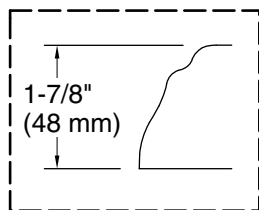

**Drop-in Rim Detail**

Blower Control Access  
20" (508 mm) W x 15" (381 mm) H