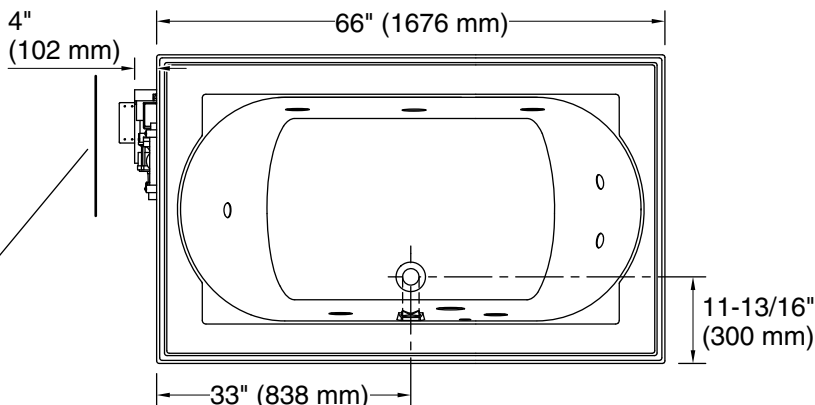

**Drop-in Rim Detail**

Blower Control Access  
20" (508 mm) W x 15" (381 mm) H

### Technical Information

All product dimensions are nominal.

Drain location: Center  
Basin area, bottom: 42" x 27" (1067 mm x 686 mm)  
Basin area, top: 54" x 30" (1372 mm x 762 mm)  
Weight: 129 lbs (58.5 kg)  
Minimum floor load: 44 lbs/ft<sup>2</sup> (214.8 kg/m<sup>2</sup>)  
Water depth: 16" (406 mm)  
Water capacity: 81 gal (306.6 L)  
Electrical component rating: Pump: 120 V, 7 A, 60 Hz  
Heater: 120 V, 12 A, 60 Hz  
Minimum flat for door: 3-13/16" (97 mm)