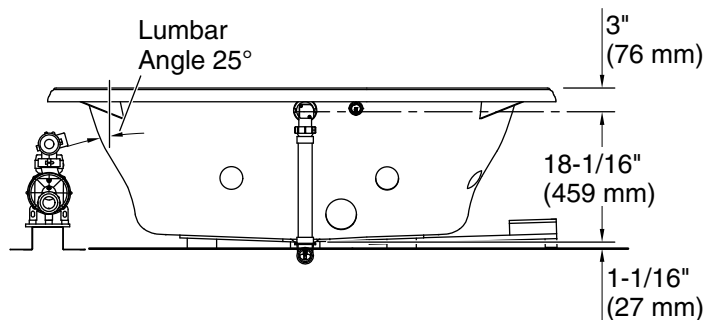

**Drop-in Rim Detail**

Blower Control Access  
20" (508 mm) W x 15" (381 mm) H

### Technical Information

All product dimensions are nominal.

Drain location: Center  
Basin area, bottom: 42" x 27" (1067 mm x 686 mm)  
Basin area, top: 54" x 30" (1372 mm x 762 mm)  
Weight: 129 lbs (58.5 kg)  
Minimum floor load: 44 lbs/ft<sup>2</sup> (214.8 kg/m<sup>2</sup>)  
Water depth: 16" (406 mm)  
Water capacity: 81 gal (306.6 L)  
Electrical component rating: Pump: 120 V, 7 A, 60 Hz  
Heater: 120 V, 12 A, 60 Hz  
Minimum flat for door: 3-13/16" (97 mm)