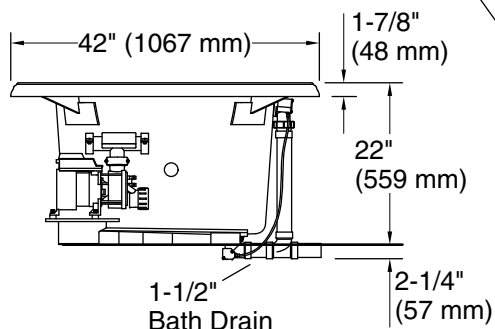

### Available Colors/Finishes

*Color tiles intended for reference only.*

Color	Code	Description
-------	------	-------------

	0	White
	96	Biscuit

No change in measurements if connected with drain illustrated. (K-7161-AF)

**Drop-in Rim Detail**

Blower Control Access  
20" (508 mm) W x 15" (381 mm) H

### Technical Information

All product dimensions are nominal.

Drain location: Center  
Basin area, bottom: 42" x 27" (1067 mm x 686 mm)  
Basin area, top: 54" x 30" (1372 mm x 762 mm)  
Weight: 129 lbs (58.5 kg)  
Minimum floor load: 44 lbs/ft<sup>2</sup> (214.8 kg/m<sup>2</sup>)  
Water depth: 16" (406 mm)  
Water capacity: 81 gal (306.6 L)  
Electrical component rating: Pump: 120 V, 7 A, 60 Hz  
Heater: 120 V, 12 A, 60 Hz  
Minimum flat for door: 3-13/16" (97 mm)