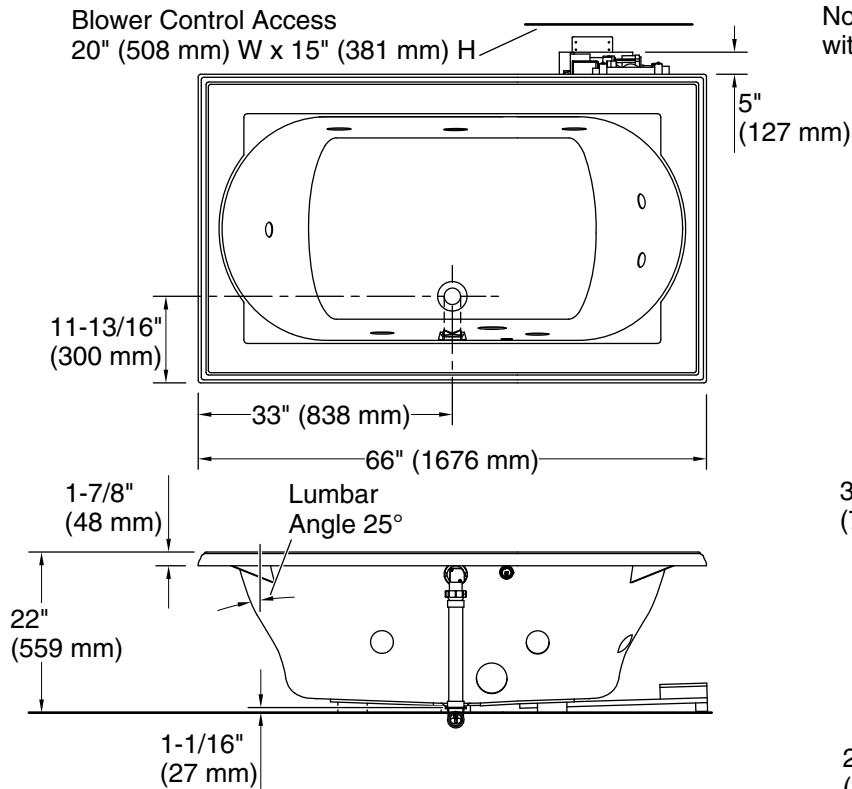

No change in measurements if connected with drain illustrated. (K-7161-AF)