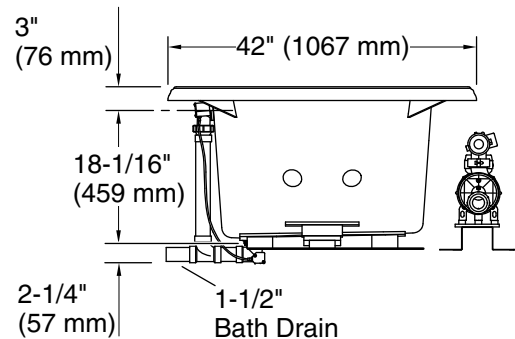

No change in measurements if connected with drain illustrated. (K-7161-AF)

Required Electrical Service

Two dedicated circuits required.

Pump: 120 V, 15 A, 60 Hz
Heater: 120 V, 15 A, 60 Hz

Technical Information

All product dimensions are nominal.

Drain location: Center
Basin area, bottom: 42" x 27" (1067 mm x 686 mm)
Basin area, top: 54" x 30" (1372 mm x 762 mm)
Weight: 129 lbs (58.5 kg)
Minimum floor load: 44 lbs/ft² (214.8 kg/m²)
Water depth: 16" (406 mm)
Water capacity: 81 gal (306.6 L)
Electrical component rating: Pump: 120 V, 7 A, 60 Hz
Heater: 120 V, 12 A, 60 Hz
Minimum flat for door: 3-13/16" (97 mm)