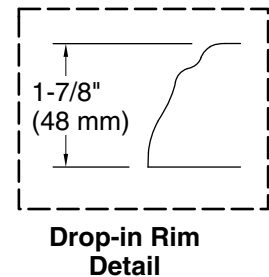

Required Electrical Service

Two dedicated circuits required.

Pump: 120 V, 15 A, 60 Hz
Heater: 120 V, 15 A, 60 Hz

Technical Information

All product dimensions are nominal.

Drain location: Center
Basin area, bottom: 42" x 27" (1067 mm x 686 mm)
Basin area, top: 54" x 30" (1372 mm x 762 mm)
Weight: 129 lbs (58.5 kg)
Minimum floor load: 44 lbs/ft² (214.8 kg/m²)
Water depth: 16" (406 mm)
Water capacity: 81 gal (306.6 L)
Electrical component rating: Pump: 120 V, 7 A, 60 Hz
Heater: 120 V, 12 A, 60 Hz
Minimum flat for door: 3-13/16" (97 mm)

Notes

Measure your actual product for rough-in details.

Install this product according to the installation instructions.

The hot water supply should be 70% of the capacity of the bath or greater. Installations will vary.