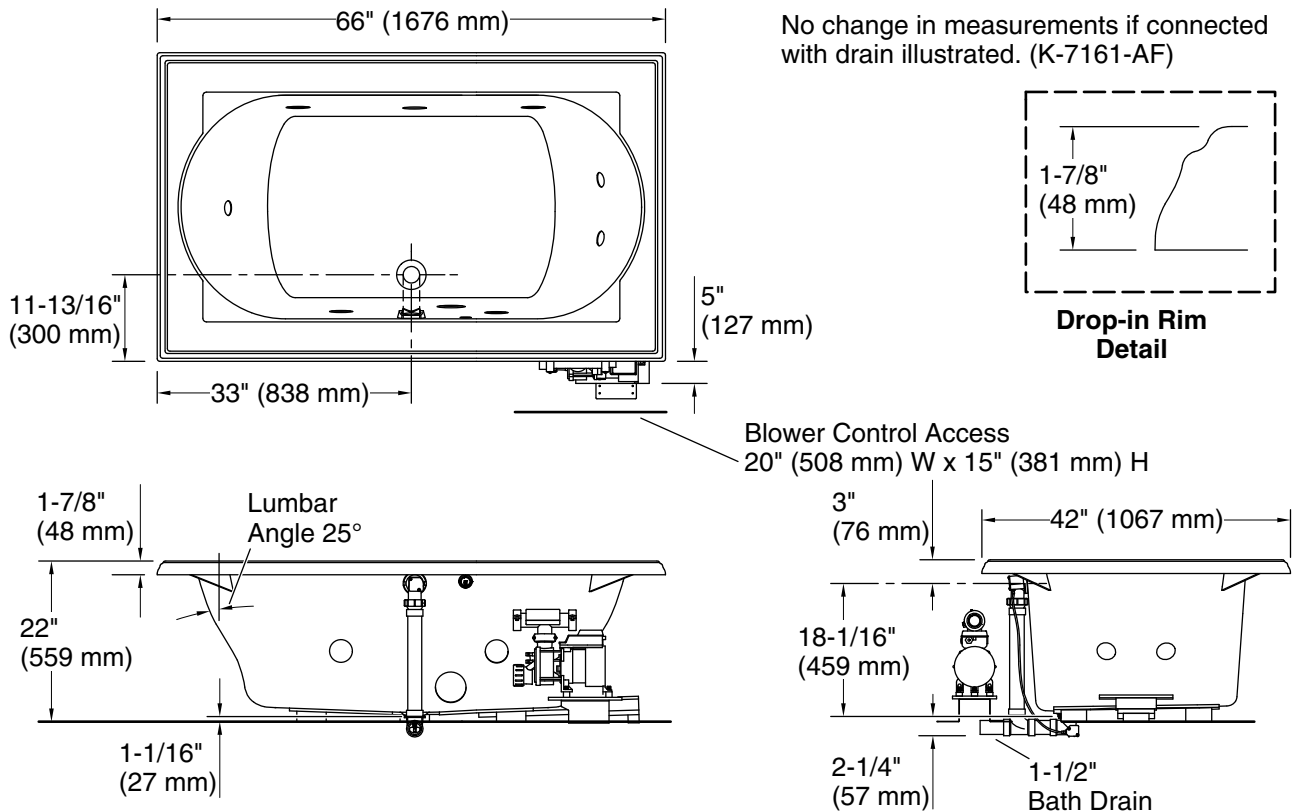

Required Electrical Service

Two dedicated circuits required.

Pump: 120 V, 15 A, 60 Hz
Heater: 120 V, 15 A, 60 Hz

Technical Information

All product dimensions are nominal.

Drain location: Center
Basin area, bottom: 42" x 27" (1067 mm x 686 mm)
Basin area, top: 54" x 30" (1372 mm x 762 mm)
Weight: 129 lbs (58.5 kg)
Minimum floor load: 44 lbs/ft² (214.8 kg/m²)
Water depth: 16" (406 mm)
Water capacity: 81 gal (306.6 L)
Electrical component rating: Pump: 120 V, 7 A, 60 Hz
Heater: 120 V, 12 A, 60 Hz
Minimum flat for door: 3-13/16" (97 mm)

Notes

Measure your actual product for rough-in details.

Install this product according to the installation instructions.

The hot water supply should be 70% of the capacity of the bath or greater. Installations will vary.