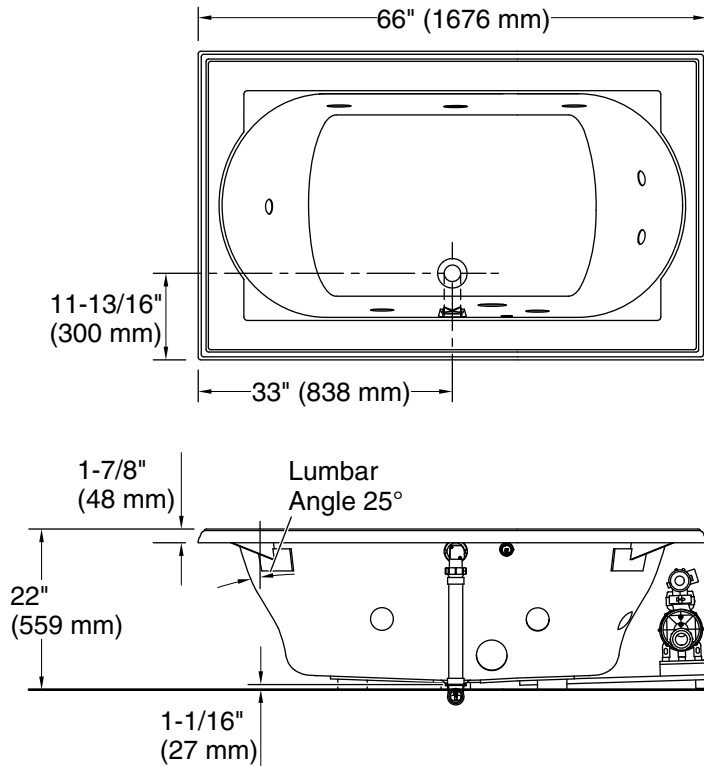

Color	Code	Description
-------	------	-------------

	0	White
	96	Biscuit

No change in measurements if connected with drain illustrated. (K-7161-AF)

Drop-in Rim Detail

Blower Control Access
20" (508 mm) W x 15" (381 mm) H

Required Electrical Service

Two dedicated circuits required.

Pump: 120 V, 15 A, 60 Hz
Heater: 120 V, 15 A, 60 Hz

Technical Information

All product dimensions are nominal.

Drain location: Center
Basin area, bottom: 42" x 27" (1067 mm x 686 mm)
Basin area, top: 54" x 30" (1372 mm x 762 mm)
Weight: 129 lbs (58.5 kg)
Minimum floor load: 44 lbs/ft² (214.8 kg/m²)
Water depth: 16" (406 mm)
Water capacity: 81 gal (306.6 L)
Electrical component rating: Pump: 120 V, 7 A, 60 Hz
Heater: 120 V, 12 A, 60 Hz
Minimum flat for door: 3-13/16" (97 mm)