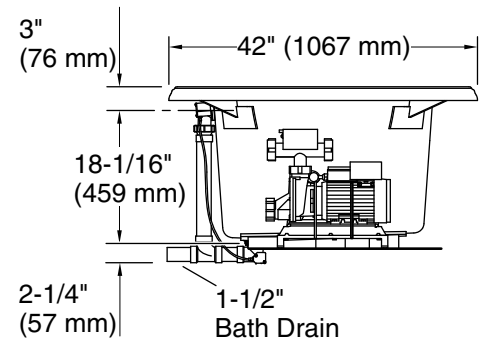

Color	Code	Description
-------	------	-------------

	0	White
	96	Biscuit

No change in measurements if connected with drain illustrated. (K-7161-AF)

Drop-in Rim Detail

Blower Control Access
20" (508 mm) W x 15" (381 mm) H

Required Electrical Service

Two dedicated circuits required.

Pump: 120 V, 15 A, 60 Hz
Heater: 120 V, 15 A, 60 Hz

Technical Information

All product dimensions are nominal.

Drain location: Center
Basin area, bottom: 42" x 27" (1067 mm x 686 mm)
Basin area, top: 54" x 30" (1372 mm x 762 mm)
Weight: 129 lbs (58.5 kg)
Minimum floor load: 44 lbs/ft² (214.8 kg/m²)
Water depth: 16" (406 mm)
Water capacity: 81 gal (306.6 L)
Electrical component rating: Pump: 120 V, 7 A, 60 Hz
Heater: 120 V, 12 A, 60 Hz
Minimum flat for door: 3-13/16" (97 mm)

Notes

Measure your actual product for rough-in details.

Install this product according to the installation instructions.

The hot water supply should be 70% of the capacity of the bath or greater. Installations will vary.