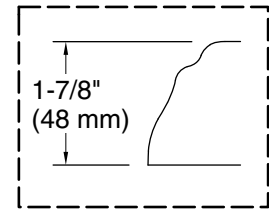

Color	Code	Description
-------	------	-------------

	0	White
	96	Biscuit

No change in measurements if connected with drain illustrated. (K-7161-AF)

Drop-in Rim Detail

Blower Control Access
20" (508 mm) W x 15" (381 mm) H

Required Electrical Service

Two dedicated circuits required.

Pump: 120 V, 15 A, 60 Hz
Heater: 120 V, 15 A, 60 Hz

Technical Information

All product dimensions are nominal.

Drain location: Center
Basin area, bottom: 42" x 27" (1067 mm x 686 mm)
Basin area, top: 54" x 30" (1372 mm x 762 mm)
Weight: 129 lbs (58.5 kg)
Minimum floor load: 44 lbs/ft² (214.8 kg/m²)
Water depth: 16" (406 mm)
Water capacity: 81 gal (306.6 L)
Electrical component rating: Pump: 120 V, 7 A, 60 Hz
Heater: 120 V, 12 A, 60 Hz
Minimum flat for door: 3-13/16" (97 mm)