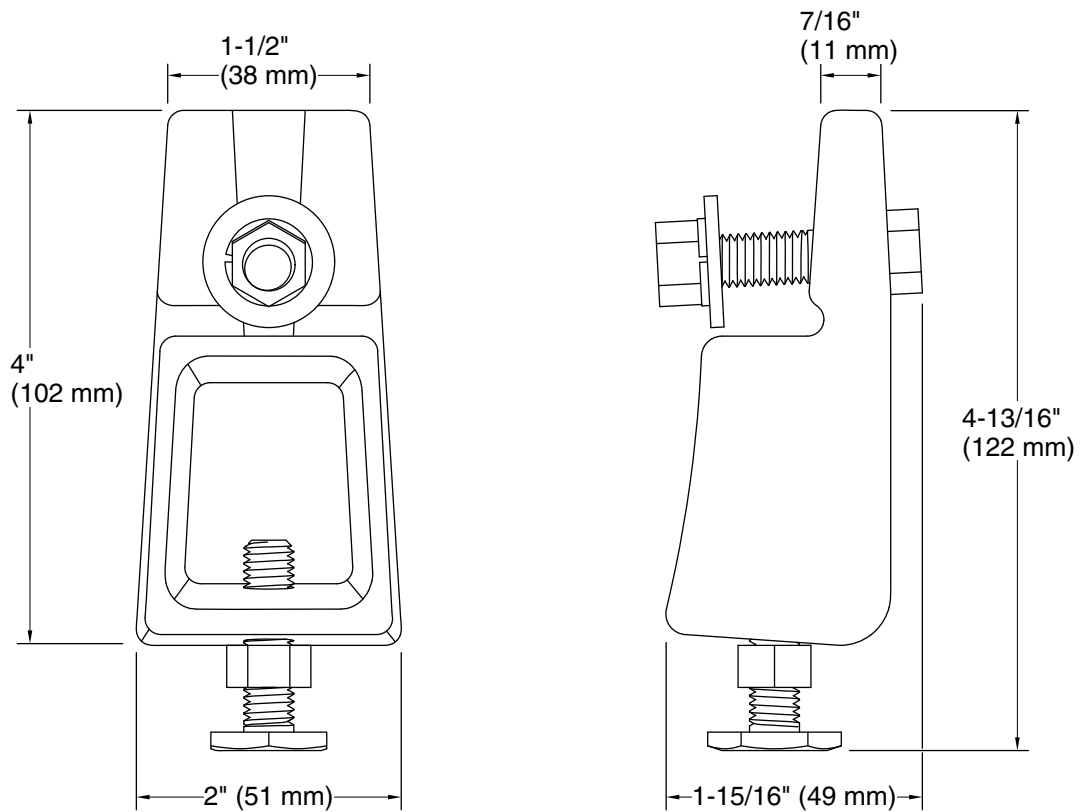

Technical Information

All product dimensions are nominal.

Material: Metal