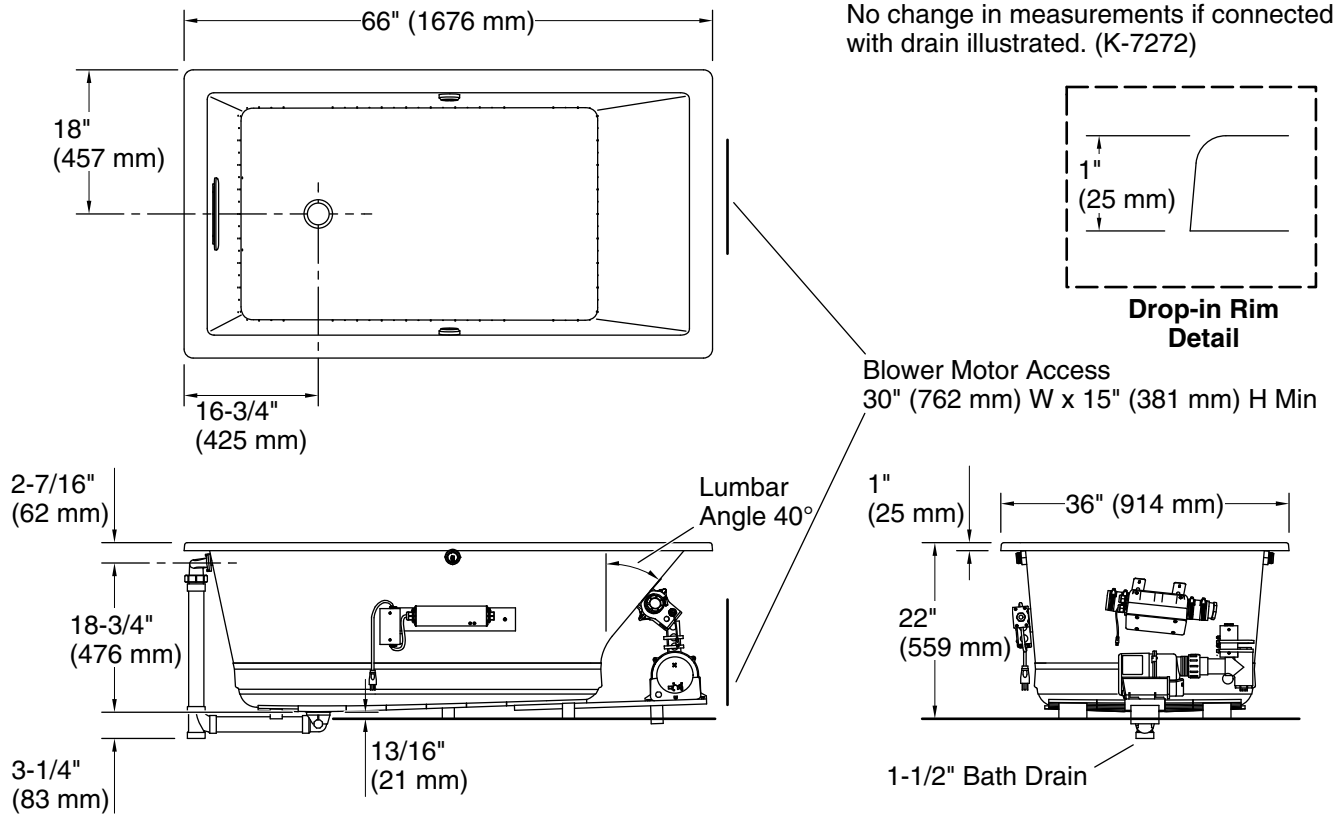

Required Electrical Service

Two dedicated circuits required, protected with Class A Ground-Fault Circuit-Interrupter (GFCI). Outside North America, this device may be known as a Residual Current Device (RCD).

Blower, Heated	120 V, 15 A, 60 Hz
Surface:	
Air bath:	120 V, 15 A, 60 Hz

Technical Information

All product dimensions are nominal.

Drain location:	Reversible
Basin area, bottom:	44-1/2" x 26-1/2" (1130 mm x 673 mm)
Basin area, top:	60-1/4" x 30-1/4" (1530 mm x 768 mm)
Weight:	111 lbs (50.3 kg)
Minimum floor load:	60 lbs/ft² (292.9 kg/m²)
Water depth:	17-3/4" (451 mm)
Water capacity:	102 gal (386.1 L)
Cutout:	Drop-in, 65" x 35" (1651 mm x 889 mm)
Electrical component rating:	Blower: 120 V, 10 A, 60 Hz Heated Surface: 120 V, 0.5 A, 60 Hz, 65

Notes

Measure your actual product for rough-in details.

Install this product according to the installation instructions.

The hot water supply should be 70% of the capacity of the bath or greater. Installations will vary.