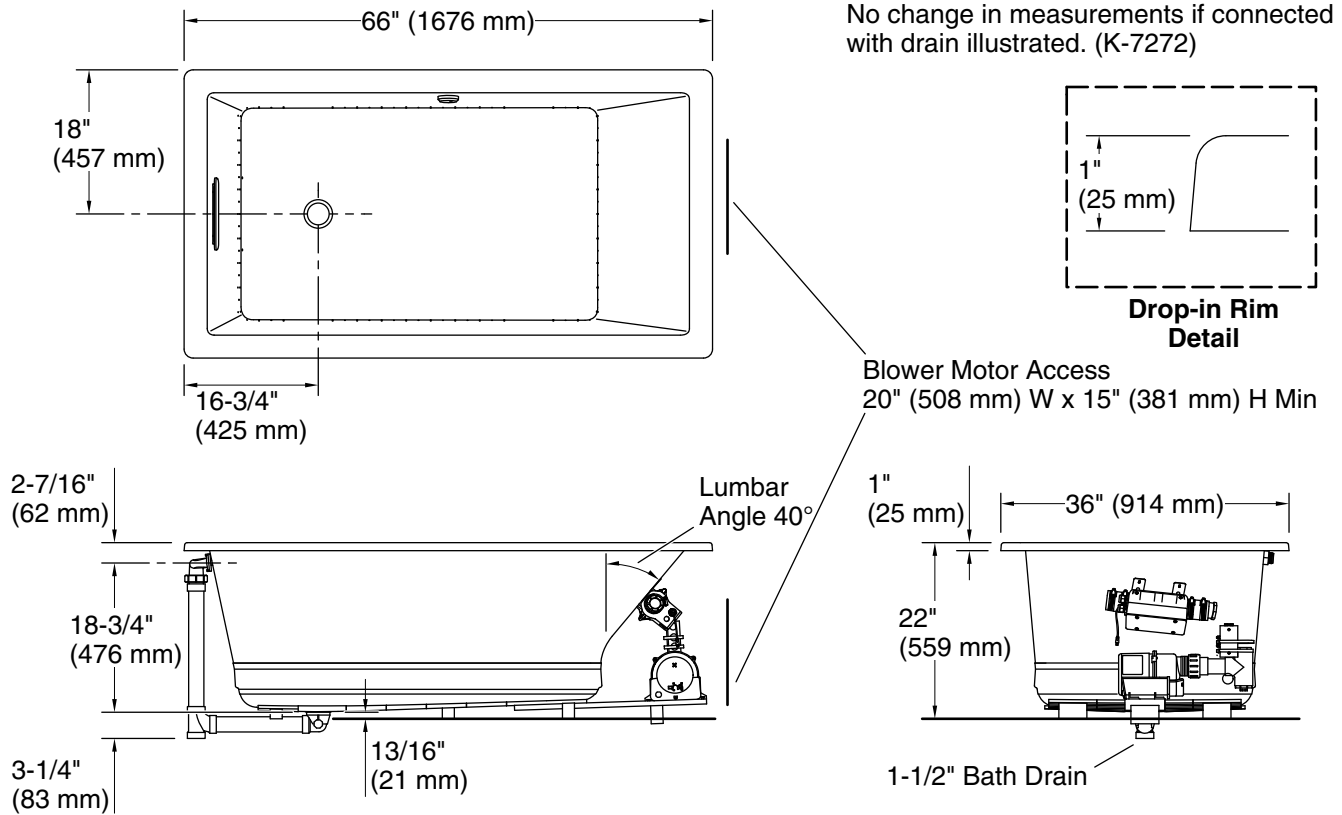

Required Electrical Service

Two dedicated circuits required, protected with Class A Ground-Fault Circuit-Interrupter (GFCI). Outside North America, this device may be known as a Residual Current Device (RCD).

Blower: 120 V, 15 A, 60 Hz
Air bath: 120 V, 15 A, 60 Hz

Technical Information

All product dimensions are nominal.

Drain location: Reversible
Basin area, bottom: 44-1/2" x 26-1/2" (1130 mm x 673 mm)
Basin area, top: 60-1/4" x 30-1/4" (1530 mm x 768 mm)
Weight: 105 lbs (47.6 kg)
Minimum floor load: 60 lbs/ft² (292.9 kg/m²)
Water depth: 17-3/4" (451 mm)
Water capacity: 102 gal (386.1 L)
Cutout: Drop-in, 65" x 35" (1651 mm x 889 mm)
Electrical component rating: Blower: 120 V, 10 A, 60 Hz
Air bath: 120 V, 5 A, 60 Hz
Blower speed: Variable

Minimum flat for 2-7/16" (61 mm)

1-800-4KOHLER (1-800-456-4537)

Kohler Co. reserves the right to make revisions without notice to product specifications.

For the most current Specification Sheet, go to www.kohler.com USA or www.kohler.ca Canada

8-13-2024 20:55 - US/CA

Notes

Measure your actual product for rough-in details.

Install this product according to the installation instructions.

The hot water supply should be 70% of the capacity of the bath or greater. Installations will vary.