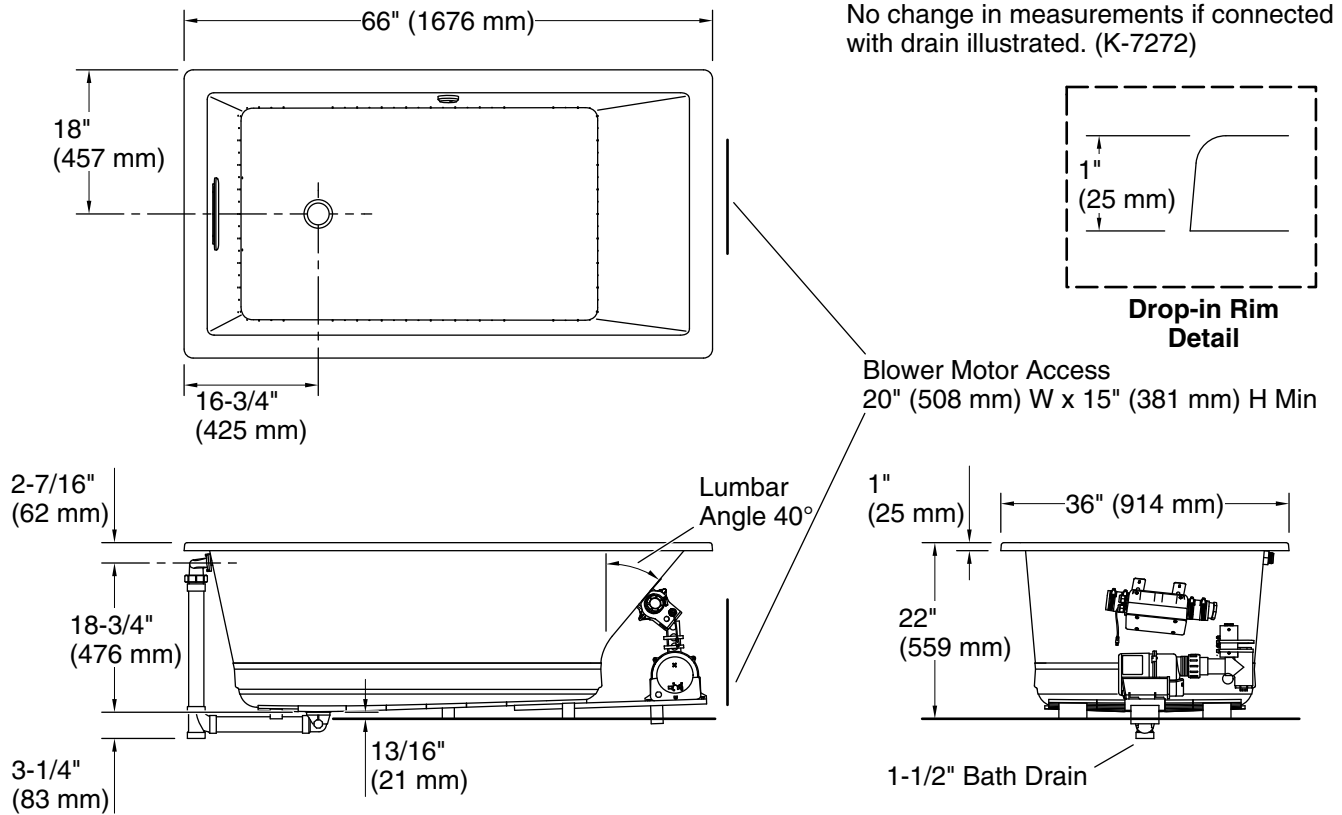

Required Electrical Service

Two dedicated circuits required, protected with Class A Ground-Fault Circuit-Interrupter (GFCI). Outside North America, this device may be known as a Residual Current Device (RCD).

Blower: 120 V, 15 A, 60 Hz
Air bath: 120 V, 15 A, 60 Hz

Technical Information

All product dimensions are nominal.

Drain location: Reversible
Basin area, bottom: 44-1/2" x 26-1/2" (1130 mm x 673 mm)
Basin area, top: 60-1/4" x 30-1/4" (1530 mm x 768 mm)
Weight: 105 lbs (47.6 kg)
Minimum floor load: 60 lbs/ft² (292.9 kg/m²)
Water depth: 17-3/4" (451 mm)
Water capacity: 102 gal (386.1 L)
Cutout: Drop-in, 65" x 35" (1651 mm x 889 mm)
Electrical component rating: Blower: 120 V, 10 A, 60 Hz
Air bath: 120 V, 5 A, 60 Hz
Blower speed: Variable

Notes

Measure your actual product for rough-in details.

Install this product according to the installation instructions.

The hot water supply should be 70% of the capacity of the bath or greater. Installations will vary.

Minimum flat for 2-7/16" (61 mm)

1-800-4KOHLER (1-800-456-4537)

Kohler Co. reserves the right to make revisions without notice to product specifications.

For the most current Specification Sheet, go to www.kohler.com USA or www.kohler.ca Canada

7-13-2024 19:57 - US