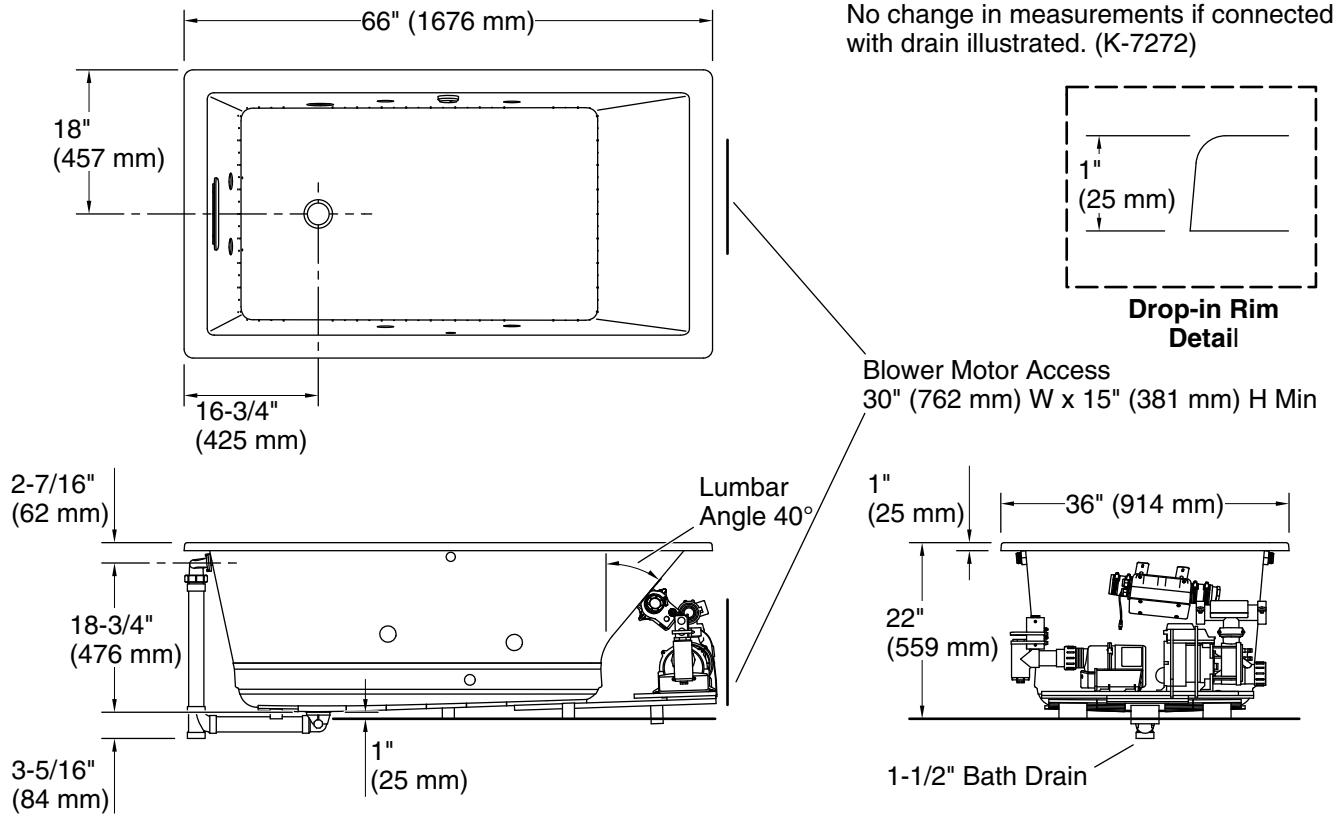

Underscore®

66" x 36" drop-in Heated BubbleMassage™ air bath with whirlpool
K-1173-XHGH

Required Electrical Service

Three dedicated circuits required, protected with Class A Ground-Fault Circuit-Interrupter (GFCI). Outside North America, this device may be known as a Residual Current Device (RCD).

- Blower: 120 V, 15 A, 60 Hz
- Air bath, Pump: 120 V, 15 A, 60 Hz
- Heater: 120 V, 15 A, 60 Hz

Technical Information

All product dimensions are nominal.

- Drain location: Reversible
- Basin area, bottom: 44-1/2" x 26-1/2" (1130 mm x 673 mm)
- Basin area, top: 60-1/4" x 30-1/4" (1530 mm x 768 mm)
- Weight: 182 lbs (82.6 kg)
- Minimum floor load: 62.5 lbs/ft² (305.2 kg/m²)
- Water depth: 17-3/4" (450 mm)
- Water capacity: 102 gal (386.1 L)
- Cutout: Drop-in, 65-1/2" x 35-1/2" (1664 mm x 902 mm)
- Electrical component rating: Blower: 120 V, 10 A, 60 Hz
Air bath: 120 V, 5 A, 60 Hz

Notes

- Measure your actual product for rough-in details.
- Install this product according to the installation instructions.
- The hot water supply should be 70% of the capacity of the bath or greater. Installations will vary.