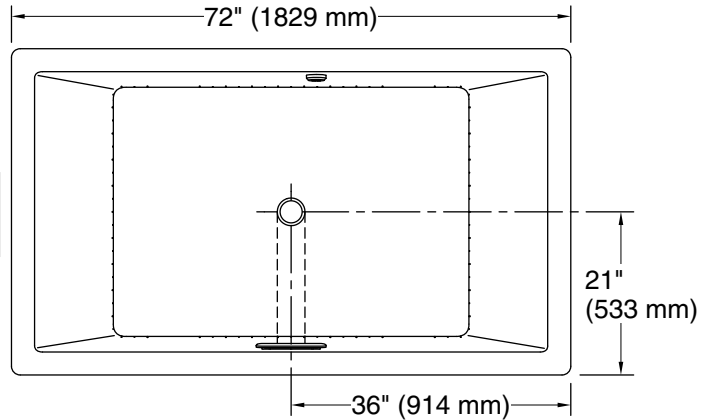

Blower Motor Access  
20" (508 mm) W x 15" (381 mm) H Min

Lumbar  
Angle 33°

### Technical Information

All product dimensions are nominal.

Drain location: Center  
Basin area, bottom: 45-3/4" x 32" (1162 mm x 813 mm)  
Basin area, top: 66" x 36" (1676 mm x 914 mm)  
Weight: 110 lbs (49.9 kg)  
Minimum floor load: 42 lbs/ft<sup>2</sup> (205.1 kg/m<sup>2</sup>)  
Water depth: 19" (483 mm)  
Water capacity: 139 gal (526.2 L)  
Cutout: Drop-in, 70-1/2" x 40-1/2" (1791 mm x 1029 mm)  
Electrical component rating: Blower: 120 V, 10 A, 60 Hz  
Air bath: 120 V, 5 A, 60 Hz