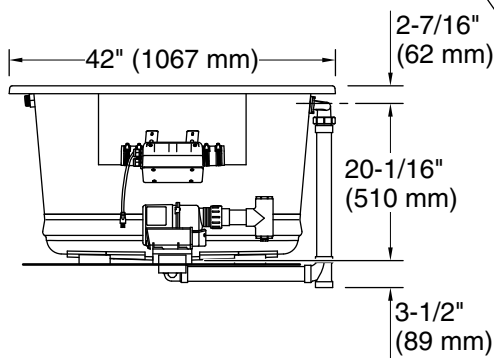

Blower Motor Access  
20" (508 mm) W x 15" (381 mm) H Min

Lumbar  
Angle 33°

### Technical Information

All product dimensions are nominal.

Drain location: Center  
Basin area, bottom: 45-3/4" x 32" (1162 mm x 813 mm)  
Basin area, top: 66" x 36" (1676 mm x 914 mm)  
Weight: 110 lbs (49.9 kg)  
Minimum floor load: 42 lbs/ft<sup>2</sup> (205.1 kg/m<sup>2</sup>)  
Water depth: 19" (483 mm)  
Water capacity: 139 gal (526.2 L)  
Cutout: Drop-in, 70-1/2" x 40-1/2" (1791 mm x 1029 mm)  
Electrical component rating: Blower: 120 V, 10 A, 60 Hz  
Air bath: 120 V, 5 A, 60 Hz