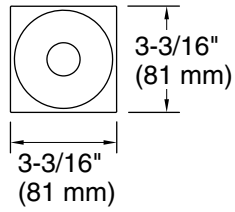

Technical Information

All product dimensions are nominal.

Material: Brass, Stainless Steel

Notes

Install this product according to the installation instructions.