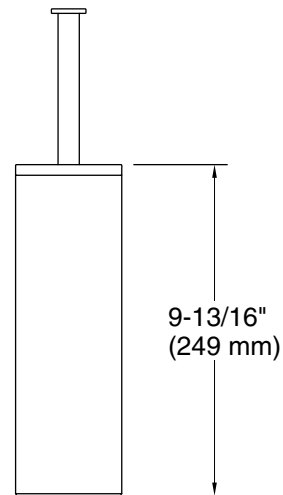

Features

- Includes toilet brush with stainless steel holder
- Square shape offers modern geometric style
- Coordinates with Loure faucets, accessories, and showering components to complete your bathroom

Technical Information

All product dimensions are nominal.

Material: Brass, Stainless Steel

Notes

Install this product according to the installation instructions.