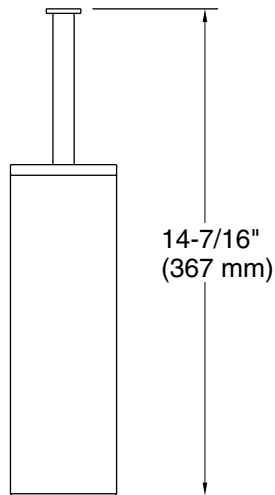

Features

- Includes toilet brush with stainless steel holder
- Square shape offers modern geometric style
- Coordinates with Loure faucets, accessories, and showering components to complete your bathroom

Technical Information

All product dimensions are nominal.

Material: Brass, Stainless Steel

Notes

Install this product according to the installation instructions.