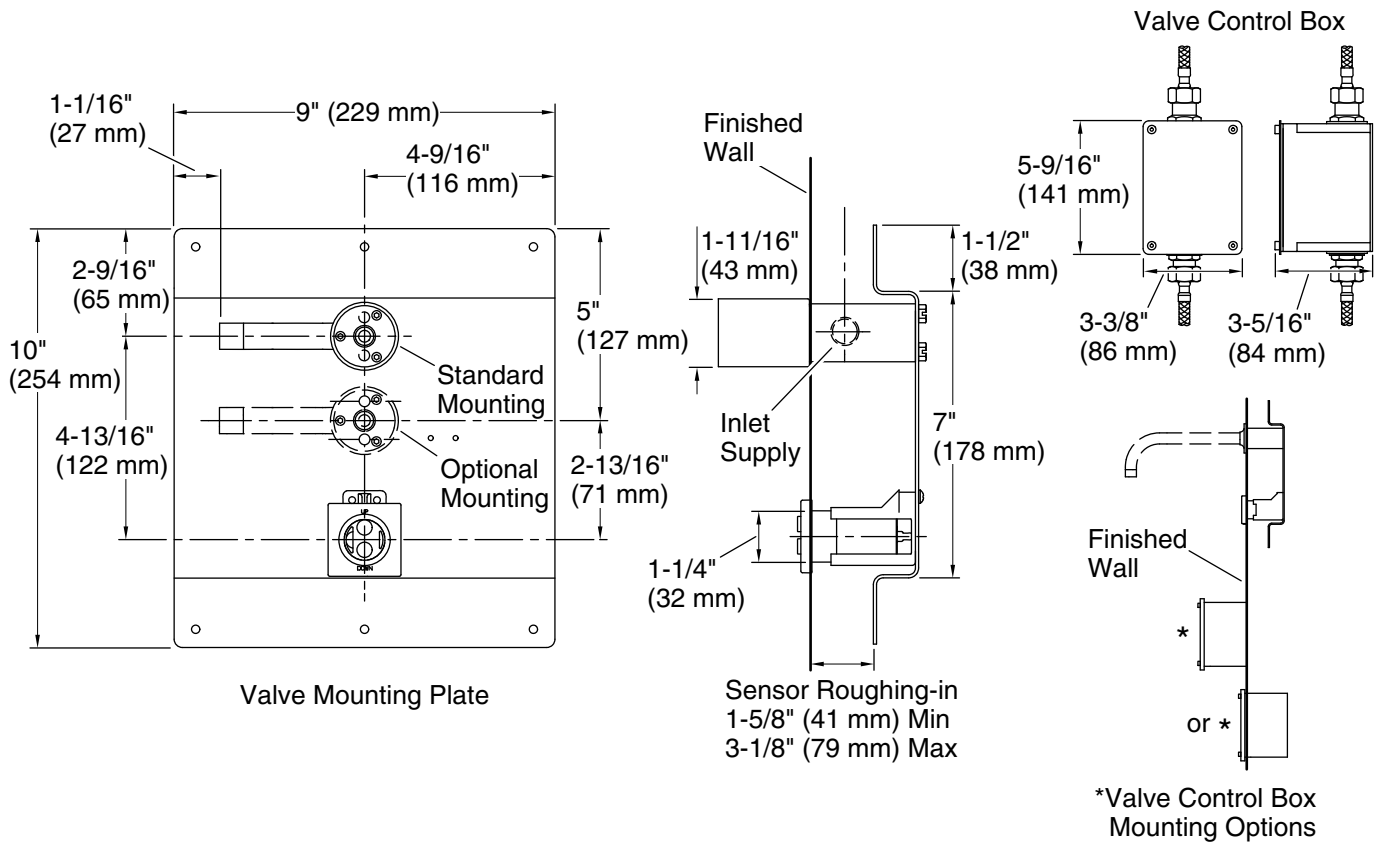

Technical Information

All product dimensions are nominal.

Power source: Hybrid Energy Cell, included

Faucet:

Flow rate: 0.5 gal/min (1.9 l/min)

Handshower:

Rated maximum flow: 0 gal/min (0 l/min)

Notes

Install this product according to the installation instructions.

Reference the installation instructions for specific framing information.

For use with faucet trim K-T11838.

Valve control box can be installed in the wall or on the wall.

ADA, OBC, CSA B651 compliant when installed to the specific requirements of these regulations.