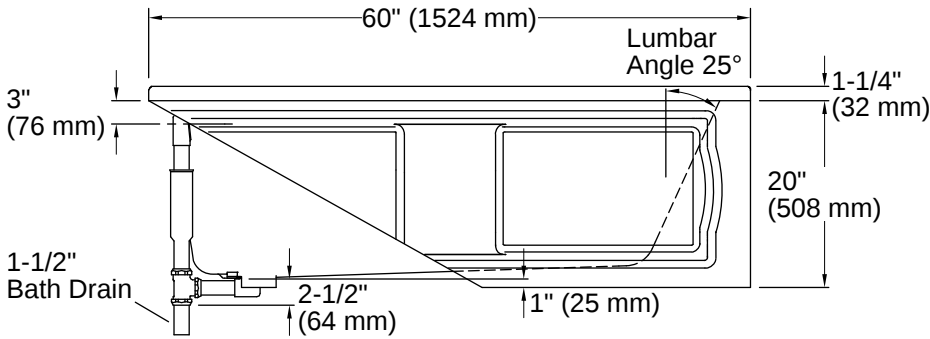

No change in measurements if connected with drain illustrated. (K-7161-AF)