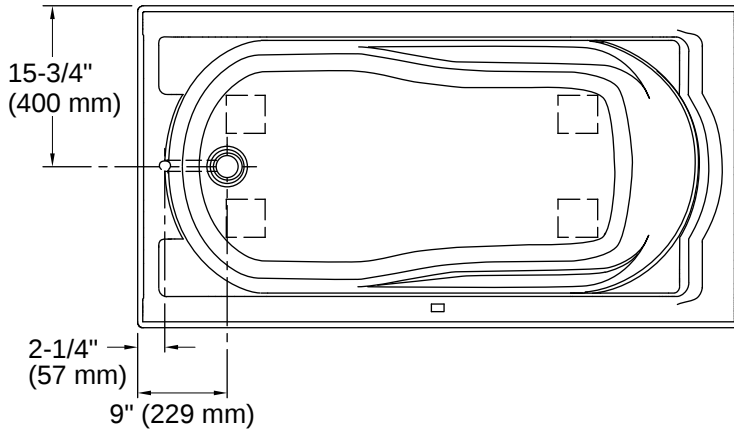

No change in measurements if connected with drain illustrated. (K-7161-AF)

Installation

- Left drain
- Alcove

Installation Notes

Install this product according to the installation instructions.

Measure your actual product for rough-in details.
The hot water supply should be 70% of the capacity of the bath or greater. Installations will vary.