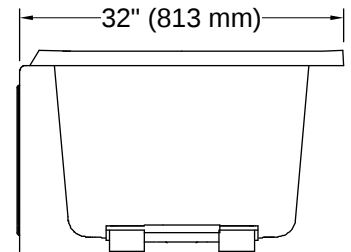

No change in measurements if connected with drain illustrated. (K-7161-AF)