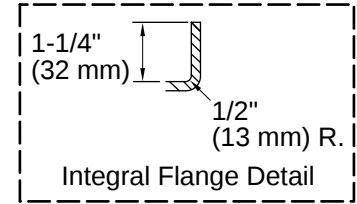

No change in measurements if connected with drain illustrated. (K-7161-AF)