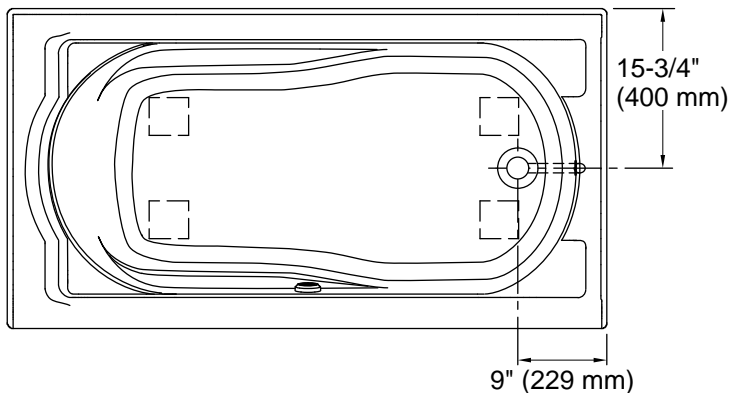

See website for detailed warranty information.

No changes in measurements if connected with drain illustrated. (K-7161)

### Technical Information

All product dimensions are nominal.

Drain location: Right  
 Basin area, bottom: 42" x 20" (1067 mm x 508 mm)  
 Basin area, top: 51" x 24" (1295 mm x 610 mm)  
 Weight: 80 lbs (36.3 kg)  
 Minimum floor load: 41 lbs/ft<sup>2</sup> (200.2 kg/m<sup>2</sup>)  
 Water depth: 14" (356 mm)  
 Water capacity: 60 gal (227.1 L)  
 Electrical component rating: Heated Surface: 120 V, 0.5 A, 60 Hz, 65 W  
 Minimum flat for door: 2-1/2" (64 mm)