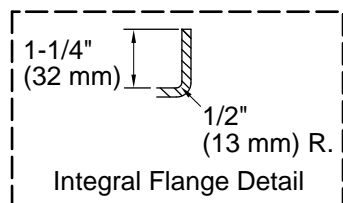

No changes in measurements if connected with drain illustrated. (K-7161)

Required Electrical Service

One circuit required, protected with Class A Ground-Fault Circuit-Interrupter (GFCI). Outside North America, this device may be known as a Residual Current Device (RCD).

Heated Surface: 120 V, 15 A

Technical Information

All product dimensions are nominal.

Drain location: Right
Basin area, bottom: 42" x 20" (1067 mm x 508 mm)
Basin area, top: 51" x 24" (1295 mm x 610 mm)
Weight: 80 lbs (36.3 kg)
Minimum floor load: 41 lbs/ft² (200.2 kg/m²)
Water depth: 14" (356 mm)
Water capacity: 60 gal (227.1 L)
Electrical component rating: Heated Surface: 120 V, 0.5 A, 60 Hz, 65 W
Minimum flat for door: 2-1/2" (64 mm)

Notes

Measure your actual product for rough-in details.

Install this product according to the installation instructions.

The hot water supply should be 70% of the capacity of the bath or greater. Installations will vary.