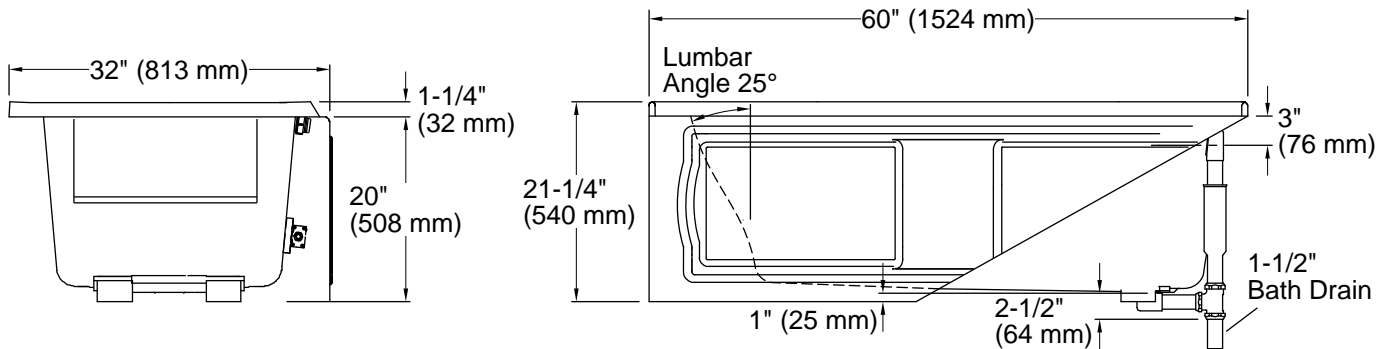

No changes in measurements if connected with drain illustrated. (K-7161)

Required Electrical Service

One circuit required, protected with Class A Ground-Fault Circuit-Interrupter (GFCI). Outside North America, this device may be known as a Residual Current Device (RCD).

Heated Surface: 120 V, 15 A

Technical Information

All product dimensions are nominal.

Drain location: Right
Basin area, bottom: 42" x 20" (1067 mm x 508 mm)
Basin area, top: 51" x 24" (1295 mm x 610 mm)
Weight: 80 lbs (36.3 kg)
Minimum floor load: 41 lbs/ft² (200.2 kg/m²)
Water depth: 14" (356 mm)
Water capacity: 60 gal (227.1 L)
Electrical component rating: Heated Surface: 120 V, 0.5 A, 60 Hz, 65 W
Minimum flat for door: 2-1/2" (64 mm)

Notes

Measure your actual product for rough-in details.

Install this product according to the installation instructions.

The hot water supply should be 70% of the capacity of the bath or greater. Installations will vary.