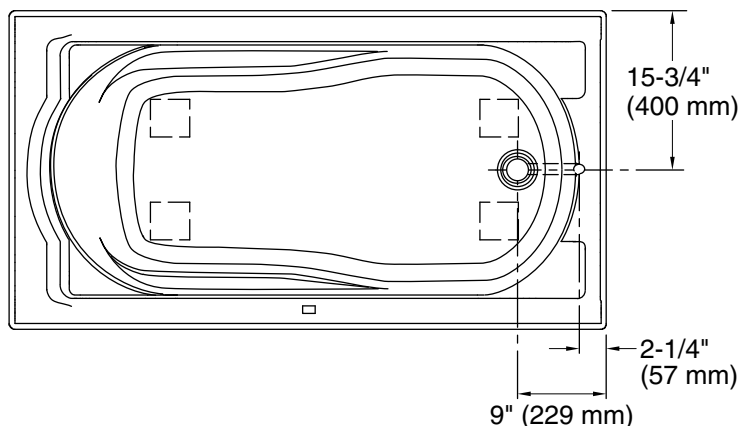

**Devonshire®**  
60" x 32" alcove bath, right drain  
**K-1184-RA**

**Features**

- Integral lumbar support and armrests offer extra comfort while bathing
- Integral apron
- Integral flange helps prevent water from seeping behind wall and simplifies alcove installation
- Textured bottom surface
- Coordinates with other products in the Devonshire collection

**Material**

- Acrylic

**Installation**

- Right drain
- Alcove

**Required Products/Accessories**

K-T37391 Rotary-turn bath drain trim  
K-T37392 Rotary-turn bath drain trim

or

K-37383 Rough-in cable bath drain, PVC, 30" cable with tubing  
K-78438 30" cable bath drain

**Color Code Description**

■ 0 White

No change in measurements if connected with drain illustrated. (K-7161-AF)

### Technical Information

All product dimensions are nominal.

Drain location:	Right
Basin area, bottom:	42" x 20" (1067 mm x 508 mm)
Basin area, top:	51" x 24" (1295 mm x 610 mm)
Weight:	80 lbs (36.3 kg)
Minimum floor load:	41 lbs/ft <sup>2</sup> (200.2 kg/m <sup>2</sup> )
Water depth:	14" (356 mm)
Water capacity:	60 gal (227.1 L)
Minimum flat for door:	2-13/16" (71 mm)