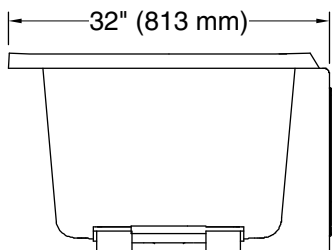

Color	Code	Description
-------	------	-------------

	0	White
---	---	-------

No change in measurements if connected with drain illustrated. (K-7161-AF)

Technical Information

All product dimensions are nominal.

Drain location:	Right
Basin area, bottom:	42" x 20" (1067 mm x 508 mm)
Basin area, top:	51" x 24" (1295 mm x 610 mm)
Weight:	80 lbs (36.3 kg)
Minimum floor load:	41 lbs/ft ² (200.2 kg/m ²)
Water depth:	14" (356 mm)
Water capacity:	60 gal (227.1 L)
Minimum flat for door:	2-13/16" (71 mm)