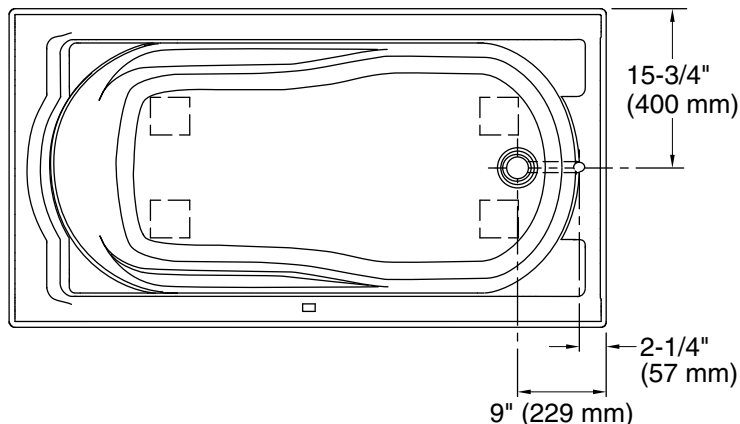

Material

- Acrylic

Installation

- Right drain
- Alcove

Required Products/Accessories

K-T37391 Rotary-turn bath drain trim
K-T37392 Rotary-turn bath drain trim

or

K-37383 Rough-in cable bath drain, PVC, 30" cable with tubing
K-78438 30" cable bath drain

Color	Code	Description
-------	------	-------------

	0	White
---	---	-------

No change in measurements if connected with drain illustrated. (K-7161-AF)

Technical Information

All product dimensions are nominal.

Drain location:	Right
Basin area, bottom:	42" x 20" (1067 mm x 508 mm)
Basin area, top:	51" x 24" (1295 mm x 610 mm)
Weight:	80 lbs (36.3 kg)
Minimum floor load:	41 lbs/ft ² (200.2 kg/m ²)
Water depth:	14" (356 mm)
Water capacity:	60 gal (227.1 L)
Minimum flat for door:	2-13/16" (71 mm)