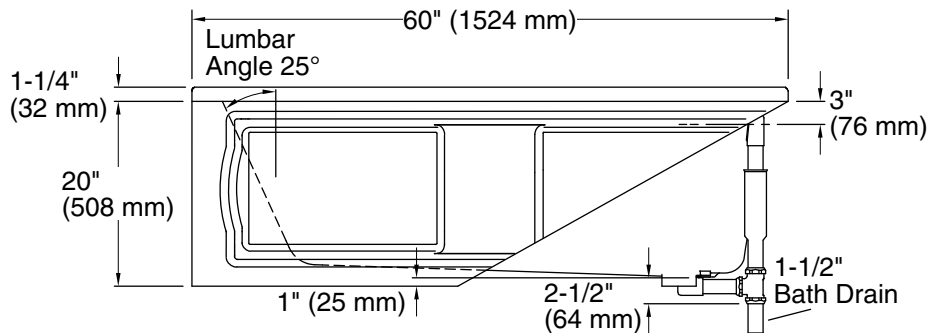

Color	Code	Description
-------	------	-------------

	0	White
---	---	-------

No change in measurements if connected with drain illustrated. (K-7161-AF)

Technical Information

All product dimensions are nominal.

Drain location:	Right
Basin area, bottom:	42" x 20" (1067 mm x 508 mm)
Basin area, top:	51" x 24" (1295 mm x 610 mm)
Weight:	80 lbs (36.3 kg)
Minimum floor load:	41 lbs/ft ² (200.2 kg/m ²)
Water depth:	14" (356 mm)
Water capacity:	60 gal (227.1 L)
Minimum flat for door:	2-13/16" (71 mm)