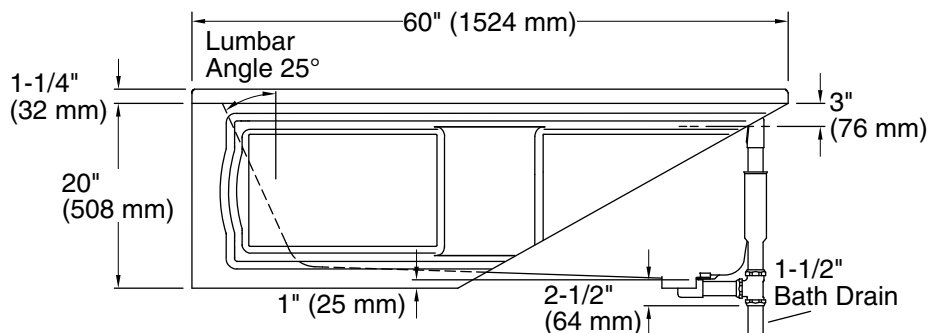

**Color Code Description**

■ 0 White

No change in measurements if connected with drain illustrated. (K-7161-AF)

### Technical Information

All product dimensions are nominal.

Drain location:	Right
Basin area, bottom:	42" x 20" (1067 mm x 508 mm)
Basin area, top:	51" x 24" (1295 mm x 610 mm)
Weight:	80 lbs (36.3 kg)
Minimum floor load:	41 lbs/ft <sup>2</sup> (200.2 kg/m <sup>2</sup> )
Water depth:	14" (356 mm)
Water capacity:	60 gal (227.1 L)
Minimum flat for door:	2-13/16" (71 mm)