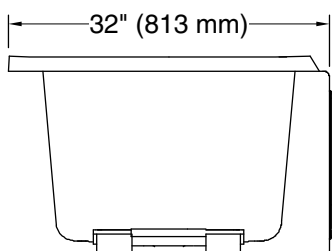

**Color Code Description**

■ 0 White

No change in measurements if connected with drain illustrated. (K-7161-AF)

### Technical Information

All product dimensions are nominal.

Drain location:	Right
Basin area, bottom:	42" x 20" (1067 mm x 508 mm)
Basin area, top:	51" x 24" (1295 mm x 610 mm)
Weight:	80 lbs (36.3 kg)
Minimum floor load:	41 lbs/ft <sup>2</sup> (200.2 kg/m <sup>2</sup> )
Water depth:	14" (356 mm)
Water capacity:	60 gal (227.1 L)
Minimum flat for door:	2-13/16" (71 mm)