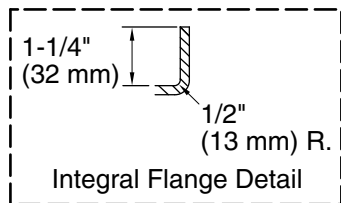

Color	Code	Description
-------	------	-------------

	0	White
---	---	-------

No change in measurements if connected with drain illustrated. (K-7161-AF)

Technical Information

All product dimensions are nominal.

Drain location:	Right
Basin area, bottom:	42" x 20" (1067 mm x 508 mm)
Basin area, top:	51" x 24" (1295 mm x 610 mm)
Weight:	80 lbs (36.3 kg)
Minimum floor load:	41 lbs/ft ² (200.2 kg/m ²)
Water depth:	14" (356 mm)
Water capacity:	60 gal (227.1 L)
Minimum flat for door:	2-13/16" (71 mm)