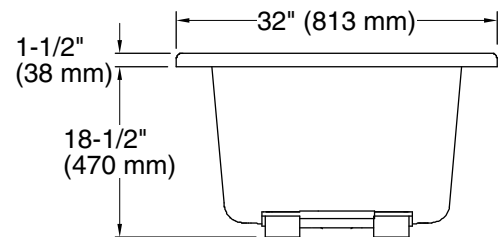

## Features

- Integral lumbar support and armrests offer extra comfort while bathing
- Textured bottom surface
- Coordinates with other products in the Devonshire collection
- 60" (1524 mm) x 32" (813 mm) x 20" (508 mm)

### Technical Information

All product dimensions are nominal.

Drain location:	Reversible
Basin area, bottom:	42" x 20" (1067 mm x 508 mm)
Basin area, top:	51" x 24" (1295 mm x 610 mm)
Weight:	70 lbs (31.8 kg)
Minimum floor load:	41 lbs/ft <sup>2</sup> (200.2 kg/m <sup>2</sup> )
Water depth:	14" (356 mm)
Water capacity:	60 gal (227.1 L)
Cutout:	Drop-in, 58" x 30" (1473 mm x 762 mm)
Minimum flat for door:	2-1/2" (64 mm)