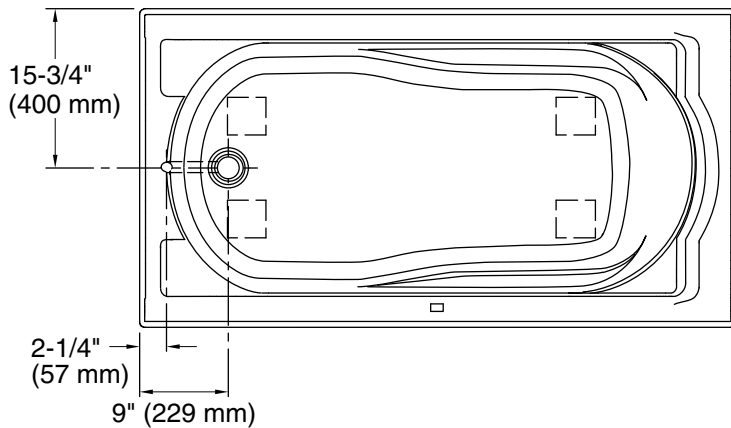

No change in measurements if connected with drain illustrated. (K-7161-AF)