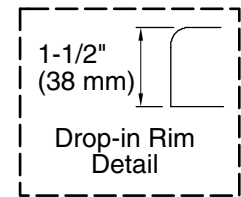

## Features

- Integral lumbar support and armrests offer extra comfort while bathing
- Textured bottom surface
- Coordinates with other products in the Devonshire collection
- 60" (1524 mm) x 32" (813 mm) x 20" (508 mm)

## Available Colors/Finishes

*Color tiles intended for reference only.*

Color	Code	Description
-------	------	-------------

	0	White
---	---	-------

No change in measurements if connected with drain illustrated. (K-7161-AF)

### Technical Information

All product dimensions are nominal.

Drain location:	Reversible
Basin area, bottom:	42" x 20" (1067 mm x 508 mm)
Basin area, top:	51" x 24" (1295 mm x 610 mm)
Weight:	70 lbs (31.8 kg)
Minimum floor load:	41 lbs/ft <sup>2</sup> (200.2 kg/m <sup>2</sup> )
Water depth:	14" (356 mm)
Water capacity:	60 gal (227.1 L)
Cutout:	Drop-in, 58" x 30" (1473 mm x 762 mm)
Minimum flat for door:	2-1/2" (64 mm)