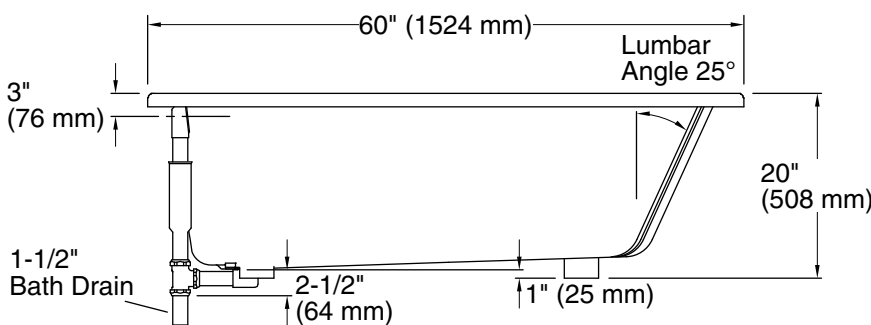

## Features

- Integral lumbar support and armrests offer extra comfort while bathing
- Textured bottom surface
- Coordinates with other products in the Devonshire collection
- 60" (1524 mm) x 32" (813 mm) x 20" (508 mm)

### Technical Information

All product dimensions are nominal.

Drain location:	Reversible
Basin area, bottom:	42" x 20" (1067 mm x 508 mm)
Basin area, top:	51" x 24" (1295 mm x 610 mm)
Weight:	70 lbs (31.8 kg)
Minimum floor load:	41 lbs/ft <sup>2</sup> (200.2 kg/m <sup>2</sup> )
Water depth:	14" (356 mm)
Water capacity:	60 gal (227.1 L)
Cutout:	Drop-in, 58" x 30" (1473 mm x 762 mm)
Minimum flat for door:	2-1/2" (64 mm)