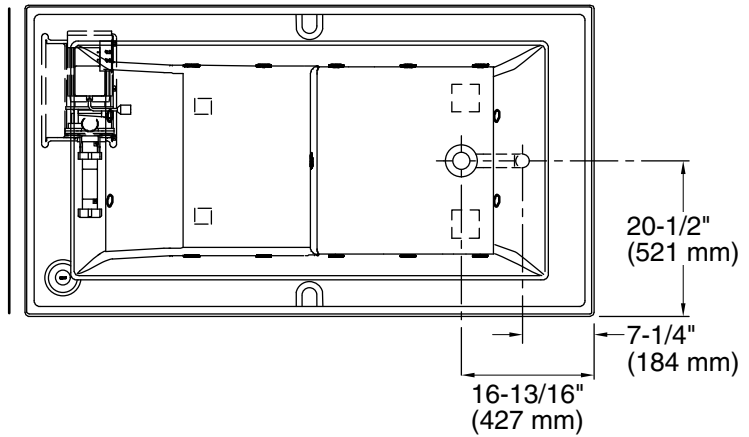

### Color Code Description

■ 0 White

No change in measurements if connected with drain illustrated. (K-7193)

Pump/Control Access  
 15" (381 mm) H x 40" (1016 mm) W Min

## Technical Information

All product dimensions are nominal.

Drain location: Right  
 Basin area, bottom: 45" x 25-1/2" (1143 mm x 648 mm)  
 Basin area, top: 61-1/2" x 30-1/4" (1562 mm x 768 mm)  
 Weight: 275 lbs (124.7 kg)  
 Minimum floor load: 65 lbs/ft<sup>2</sup> (317.4 kg/m<sup>2</sup>)  
 Water depth: 23-1/2" (597 mm)  
 Water capacity: 142 gal (537.5 L)  
 Cutout: Drop-in, 73-1/2" x 39-1/2" (1867 mm x 1003 mm)  
 Electrical component rating: Pump: 240 V, 4 A, 50/60 Hz  
 Heater: 240 V, 15 A, 50/60 Hz, 4000 W