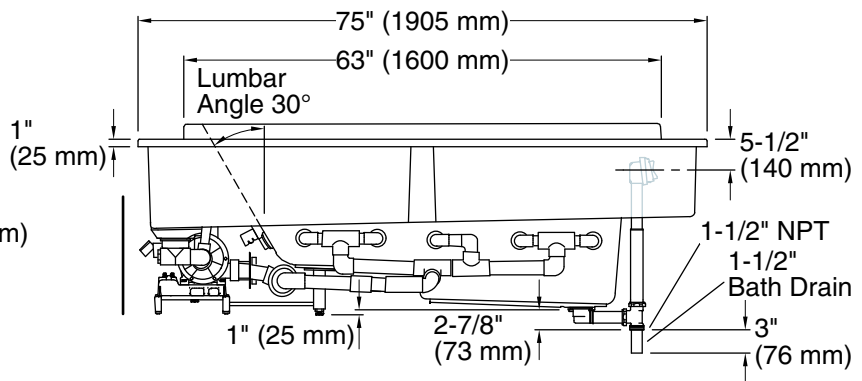

### Color Code Description

■ 0 White

No change in measurements if connected with drain illustrated. (K-7193)

Pump/Control Access  
 15" (381 mm) H x 40" (1016 mm) W Min

## Technical Information

All product dimensions are nominal.

Drain location: Right  
 Basin area, bottom: 45" x 25-1/2" (1143 mm x 648 mm)  
 Basin area, top: 61-1/2" x 30-1/4" (1562 mm x 768 mm)  
 Weight: 275 lbs (124.7 kg)  
 Minimum floor load: 65 lbs/ft<sup>2</sup> (317.4 kg/m<sup>2</sup>)  
 Water depth: 23-1/2" (597 mm)  
 Water capacity: 142 gal (537.5 L)  
 Cutout: Drop-in, 73-1/2" x 39-1/2" (1867 mm x 1003 mm)  
 Electrical component rating: Pump: 240 V, 4 A, 50/60 Hz  
 Heater: 240 V, 15 A, 50/60 Hz, 4000 W