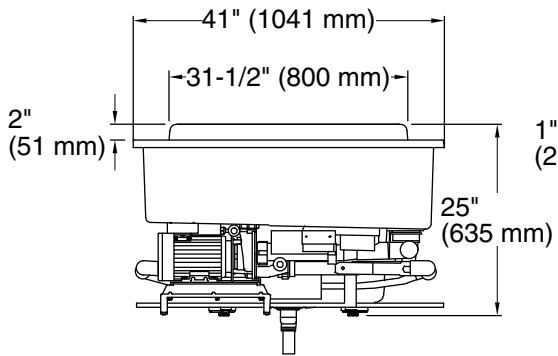

### Color Code Description

■ 0 White

No change in measurements if connected with drain illustrated. (K-7193)

Pump/Control Access  
 15" (381 mm) H x 40" (1016 mm) W Min

## Technical Information

All product dimensions are nominal.

Drain location: Right  
 Basin area, bottom: 45" x 25-1/2" (1143 mm x 648 mm)  
 Basin area, top: 61-1/2" x 30-1/4" (1562 mm x 768 mm)  
 Weight: 275 lbs (124.7 kg)  
 Minimum floor load: 65 lbs/ft<sup>2</sup> (317.4 kg/m<sup>2</sup>)  
 Water depth: 23-1/2" (597 mm)  
 Water capacity: 142 gal (537.5 L)  
 Cutout: Drop-in, 73-1/2" x 39-1/2" (1867 mm x 1003 mm)  
 Electrical component rating: Pump: 240 V, 4 A, 50/60 Hz  
 Heater: 240 V, 15 A, 50/60 Hz, 4000 W