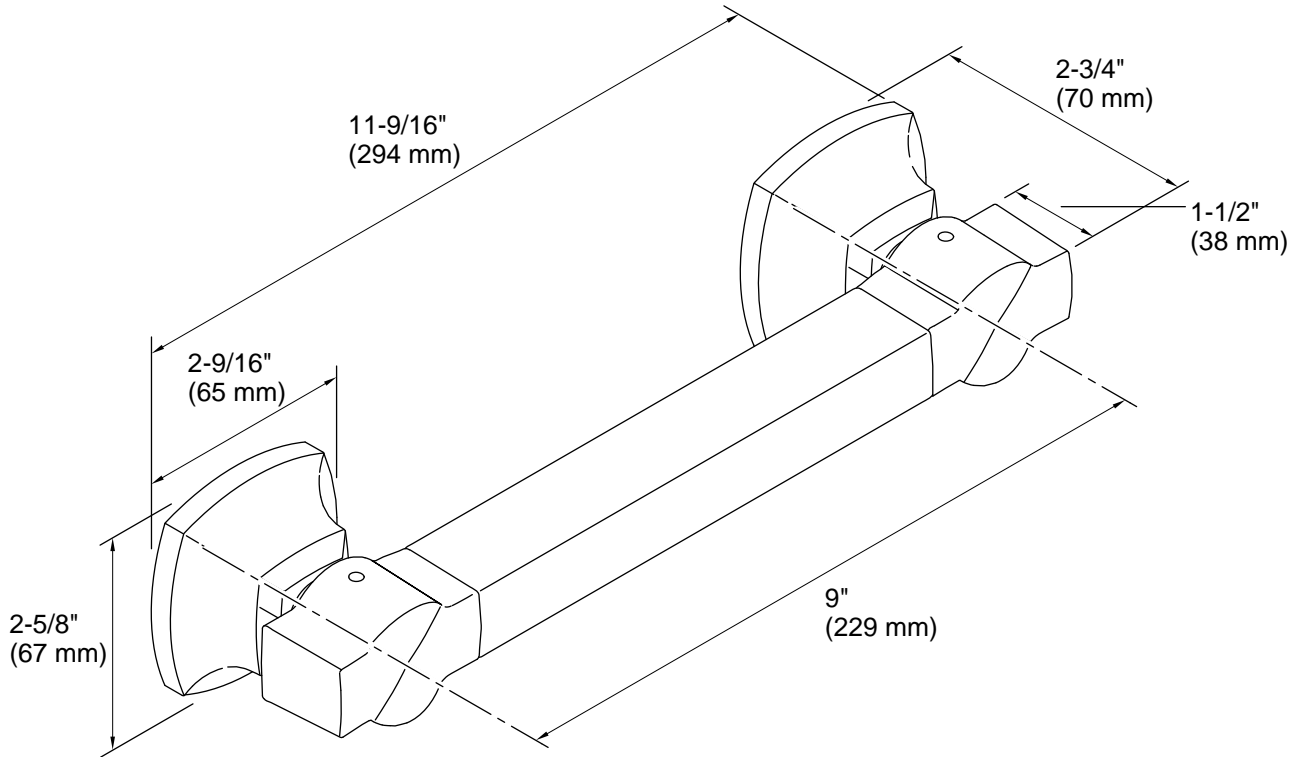

Technical Information

All product dimensions are nominal.

Material: Metal

Notes

Measure your actual product for roughing-in details.

WARNING: Risk of personal injury. The wall plates on the grab bar must be mounted to a brace between the wall studs. This will ensure that the weight of the user is adequately supported.