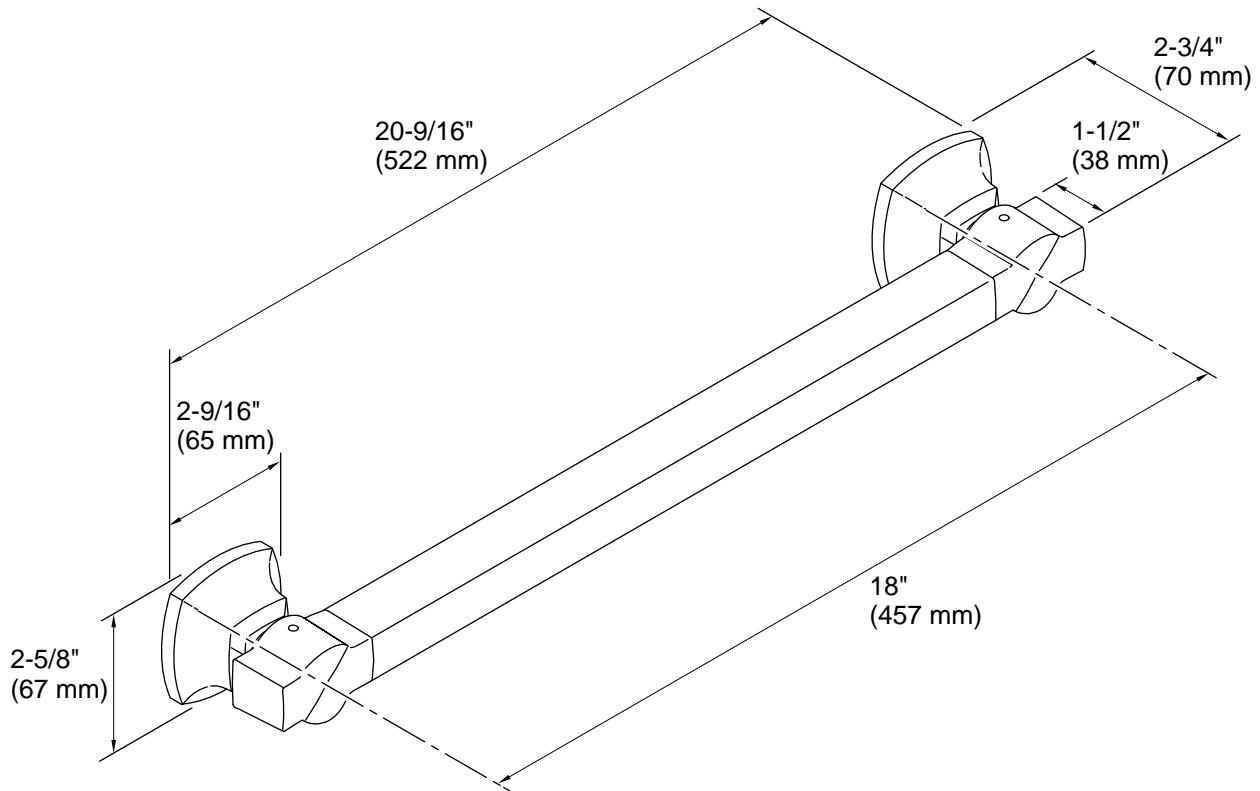

Technical Information

All product dimensions are nominal.

Material: Metal

Notes

Measure your actual product for roughing-in details.

WARNING: Risk of personal injury. The wall plates on the grab bar must be mounted to a brace between the wall studs. This will ensure that the weight of the user is adequately supported.