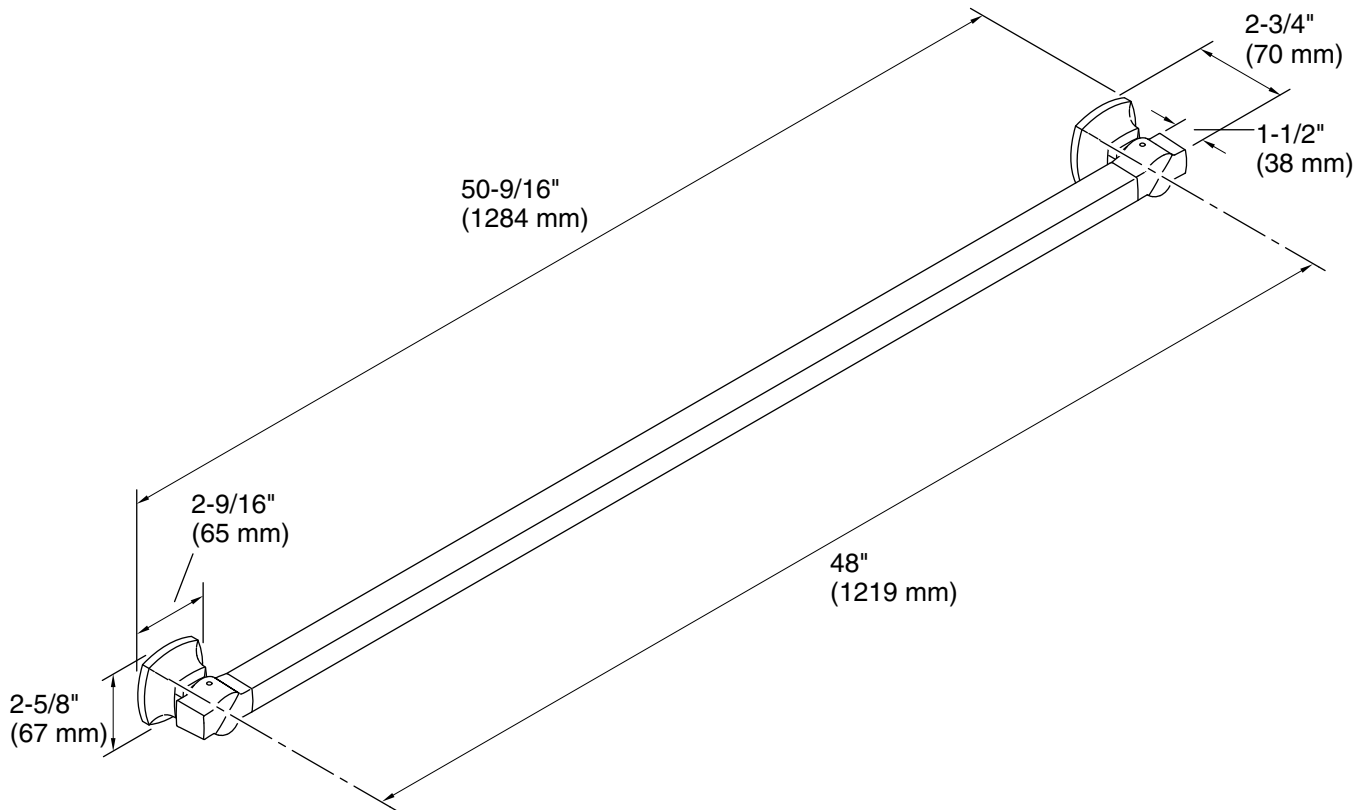

Margaux®
48" Grab Bar
K-11887

Features

- Coordinates with other products in the Margaux collection

Material

- Premium metal construction for durability and reliability
- KOHLER finishes resist corrosion and tarnishing

THE BOLD LOOK
OF **KOHLER®**

Technical Information

All product dimensions are nominal.

Material: Metal

Notes

Measure your actual product for roughing-in details.

WARNING: Risk of personal injury. The wall plates on the grab bar must be mounted to a brace between the wall studs. This will ensure that the weight of the user is adequately supported.