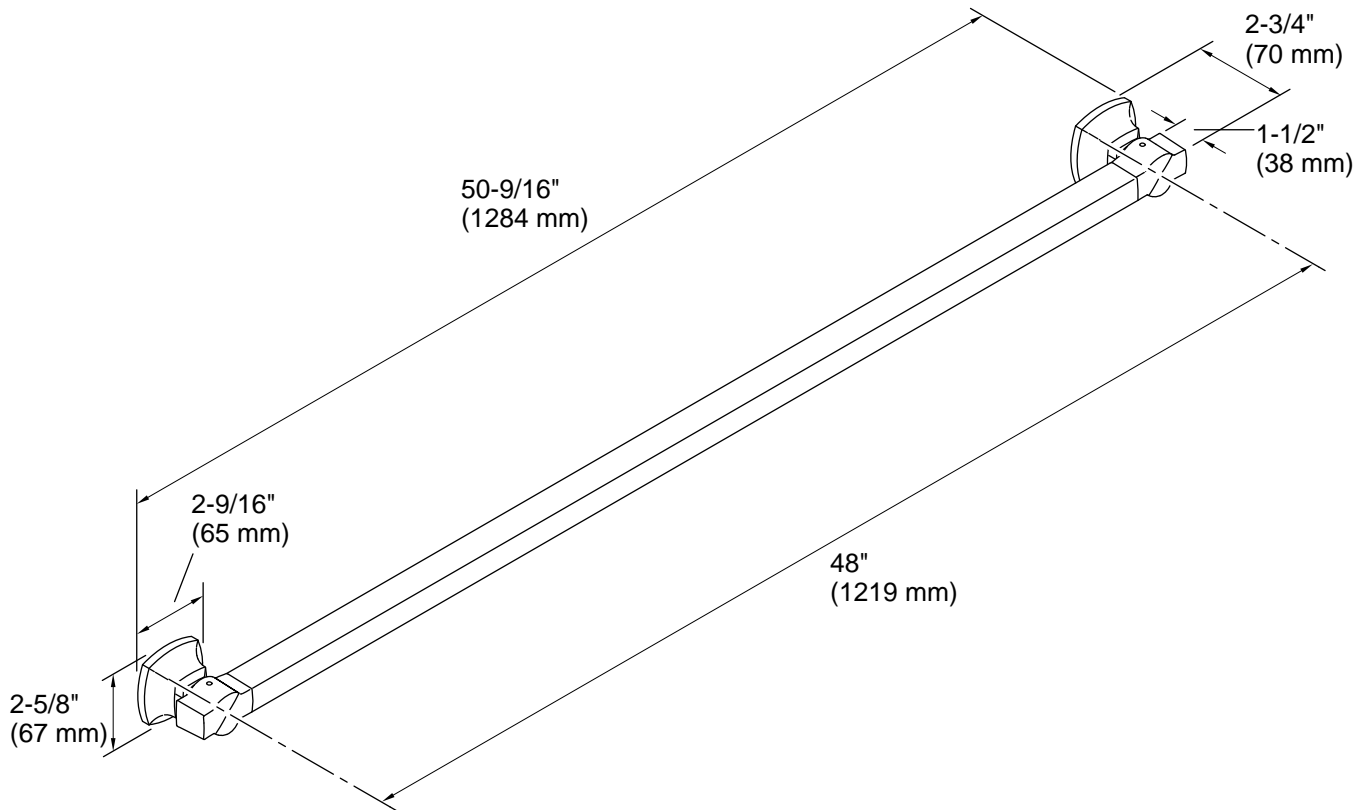

Technical Information

All product dimensions are nominal.

Material: Metal

Notes

Measure your actual product for roughing-in details.

WARNING: Risk of personal injury. The wall plates on the grab bar must be mounted to a brace between the wall studs. This will ensure that the weight of the user is adequately supported.