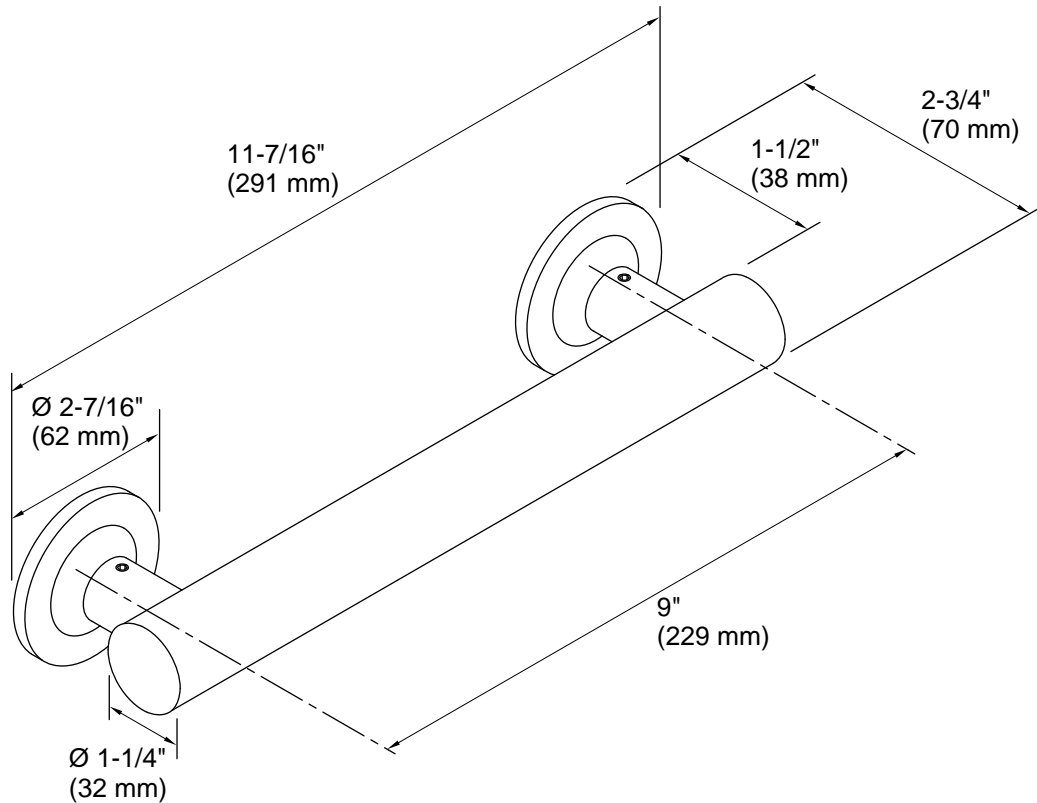

Technical Information

All product dimensions are nominal.

Material: Metal

Notes

Measure your actual product for roughing-in details.

WARNING: Risk of personal injury. The wall plates on the grab bar must be mounted to a brace between the wall studs. This will ensure that the weight of the user is adequately supported.