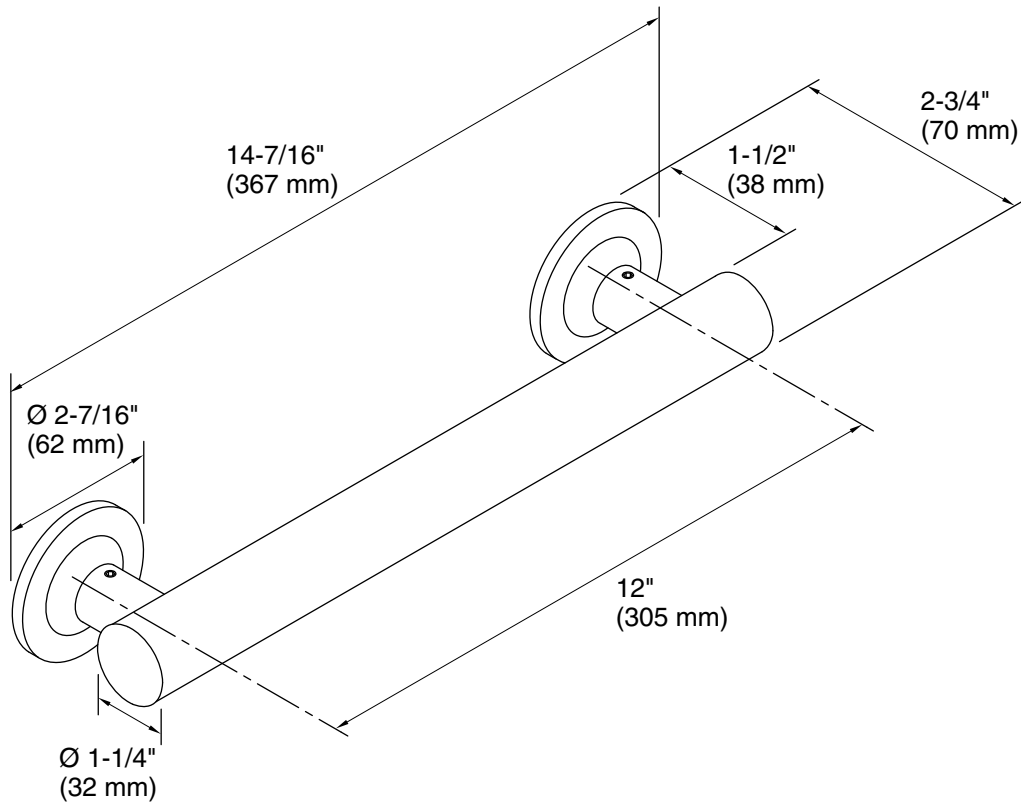

Technical Information

All product dimensions are nominal.

Material: Metal

Notes

Measure your actual product for roughing-in details.

WARNING: Risk of personal injury. The wall plates on the grab bar must be mounted to a brace between the wall studs. This will ensure that the weight of the user is adequately supported.