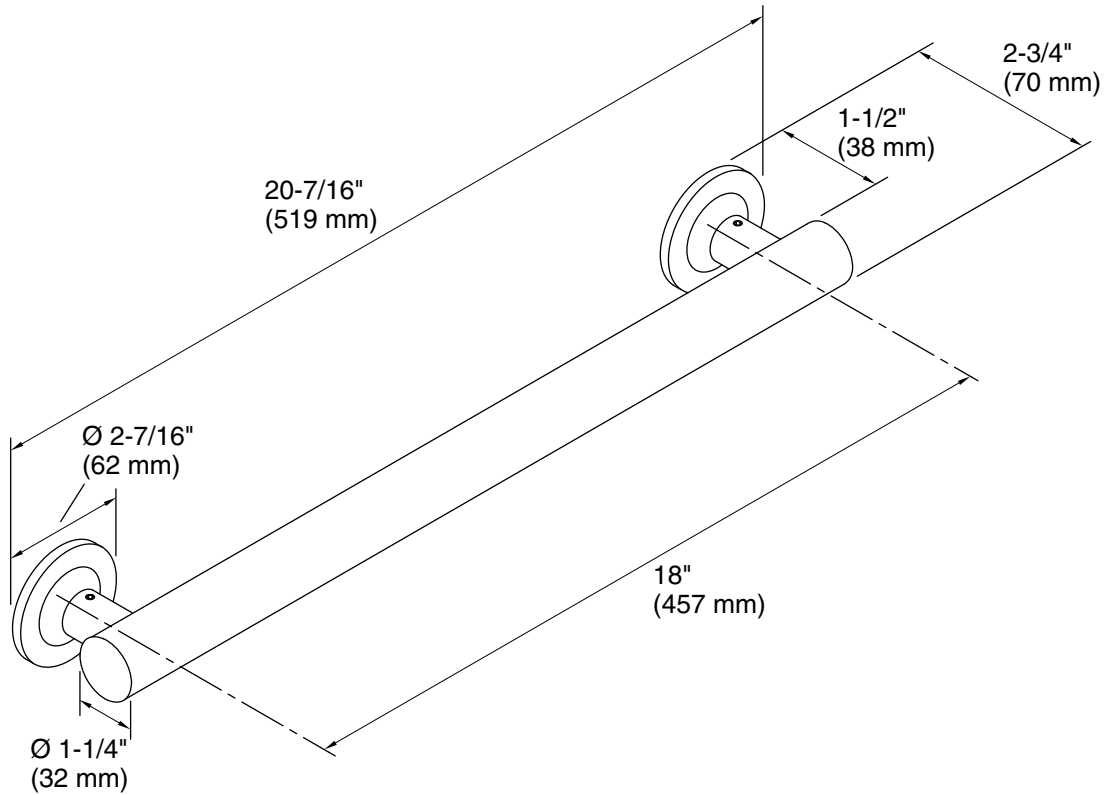

Technical Information

All product dimensions are nominal.

Material: Metal

Notes

Measure your actual product for roughing-in details.

WARNING: Risk of personal injury. The wall plates on the grab bar must be mounted to a brace between the wall studs. This will ensure that the weight of the user is adequately supported.