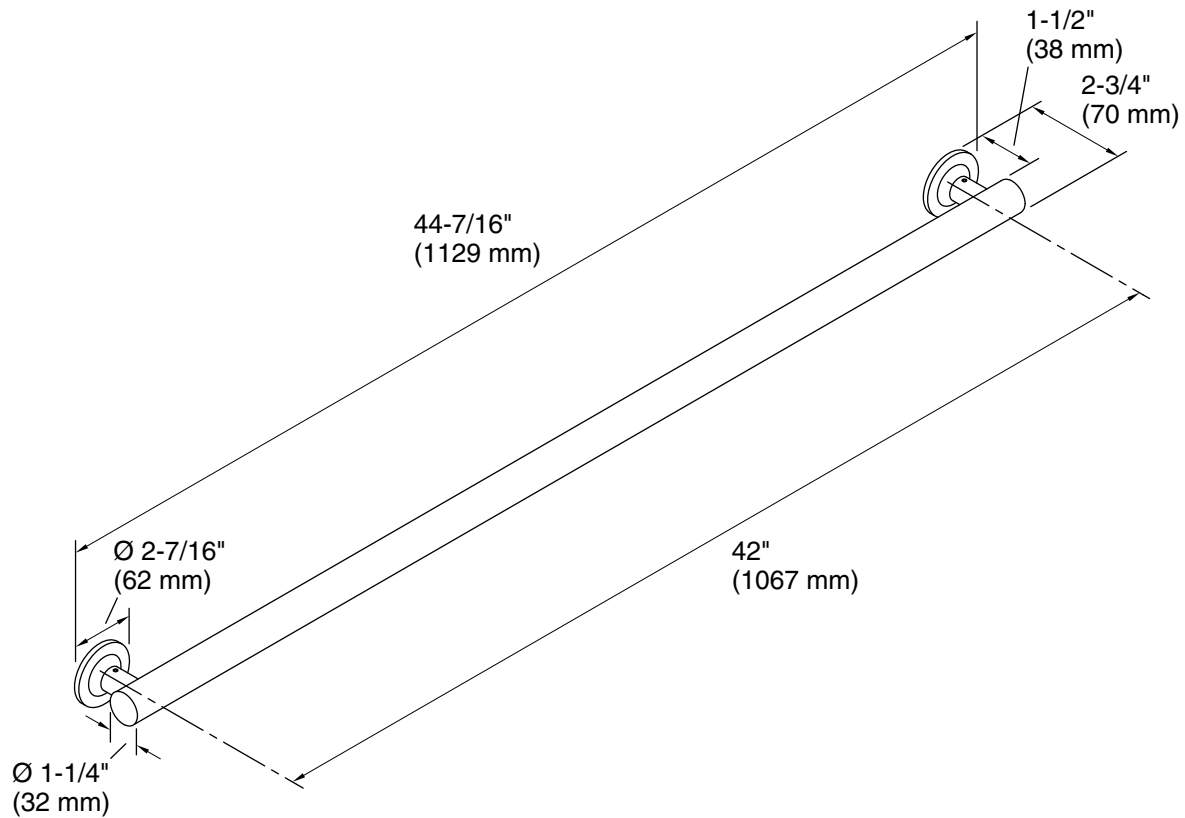

Technical Information

All product dimensions are nominal.

Material: Metal

Notes

Measure your actual product for roughing-in details.

WARNING: Risk of personal injury. The wall plates on the grab bar must be mounted to a brace between the wall studs. This will ensure that the weight of the user is adequately supported.