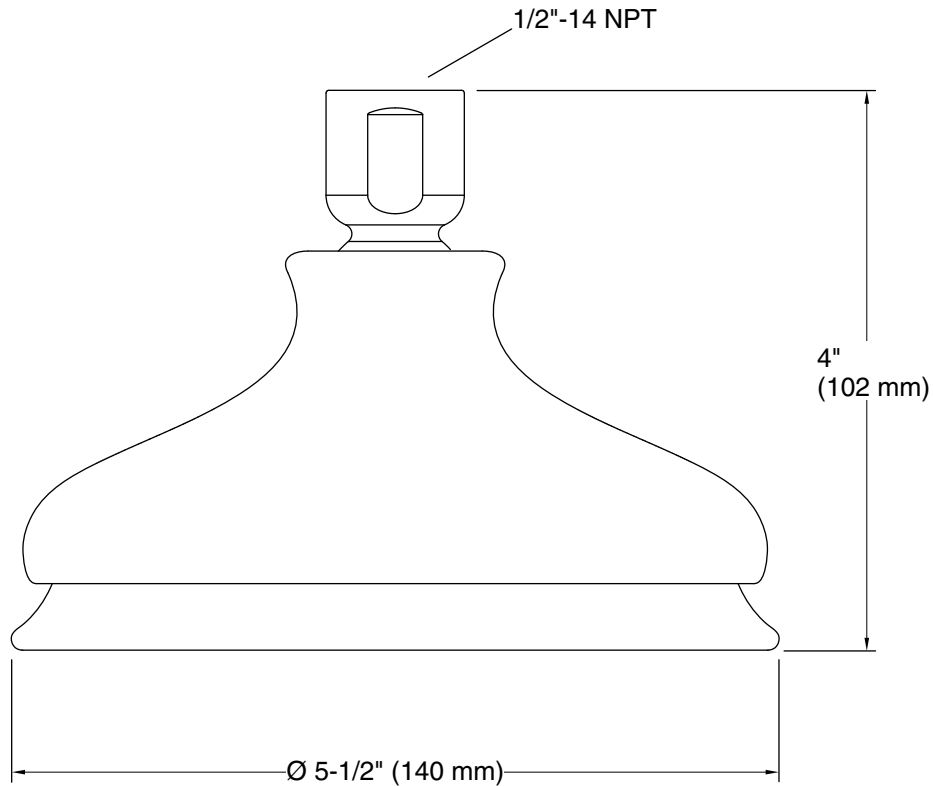

Technical Information

All product dimensions are nominal.

Shower/Rainhead rated max flow: 2.5 gal/min (9.5 l/min)

Notes

Install this product according to the installation instructions.