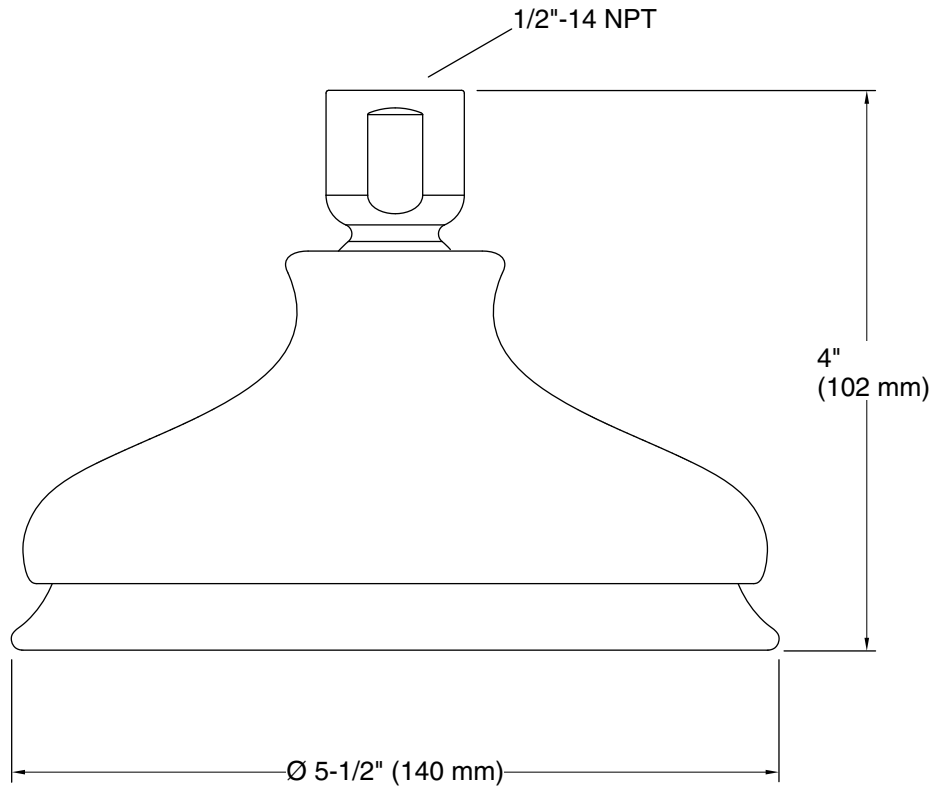

Technical Information

All product dimensions are nominal.

Showerhead/Body Spray:

Rated maximum flow: 2.5 gal/min (9.5 l/min)

Notes

Install this product according to the installation guide.