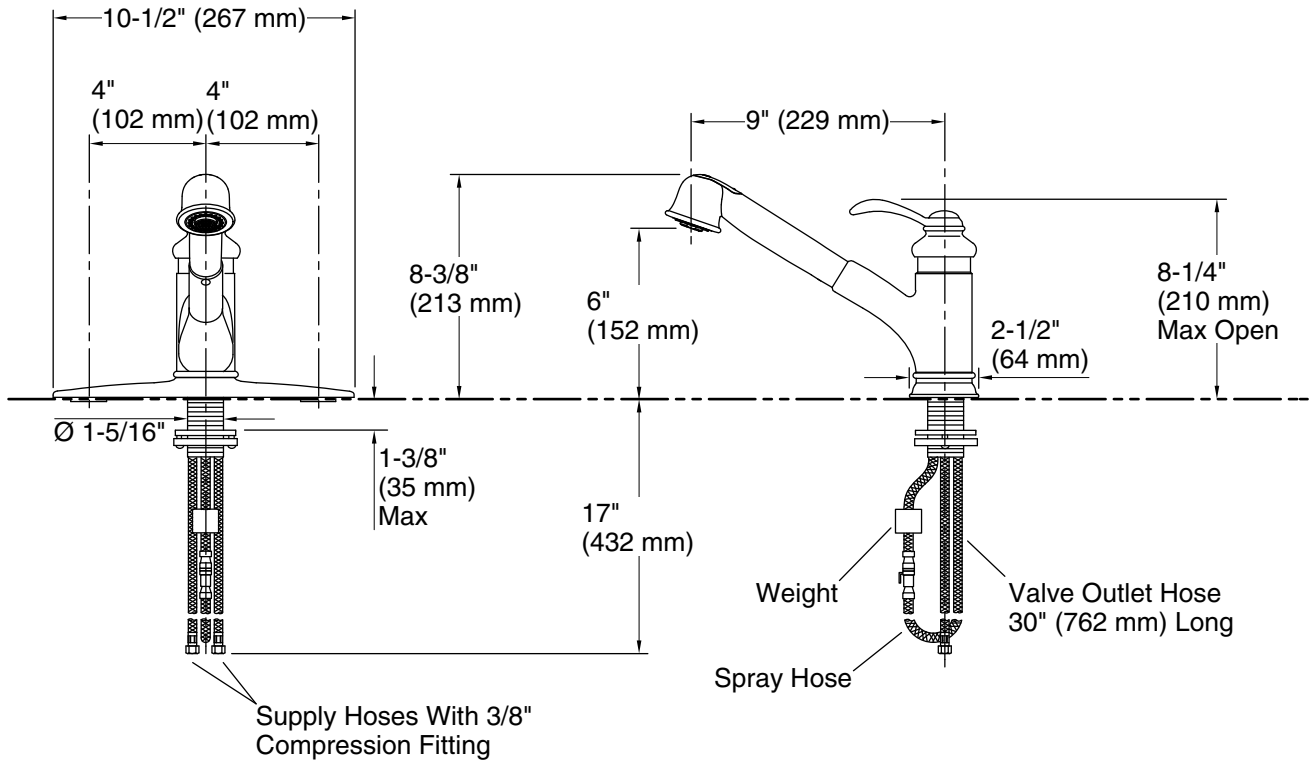

## Technical Information

All product dimensions are nominal.

Faucet flow rate: 1.5 gal/min (5.7 l/min)