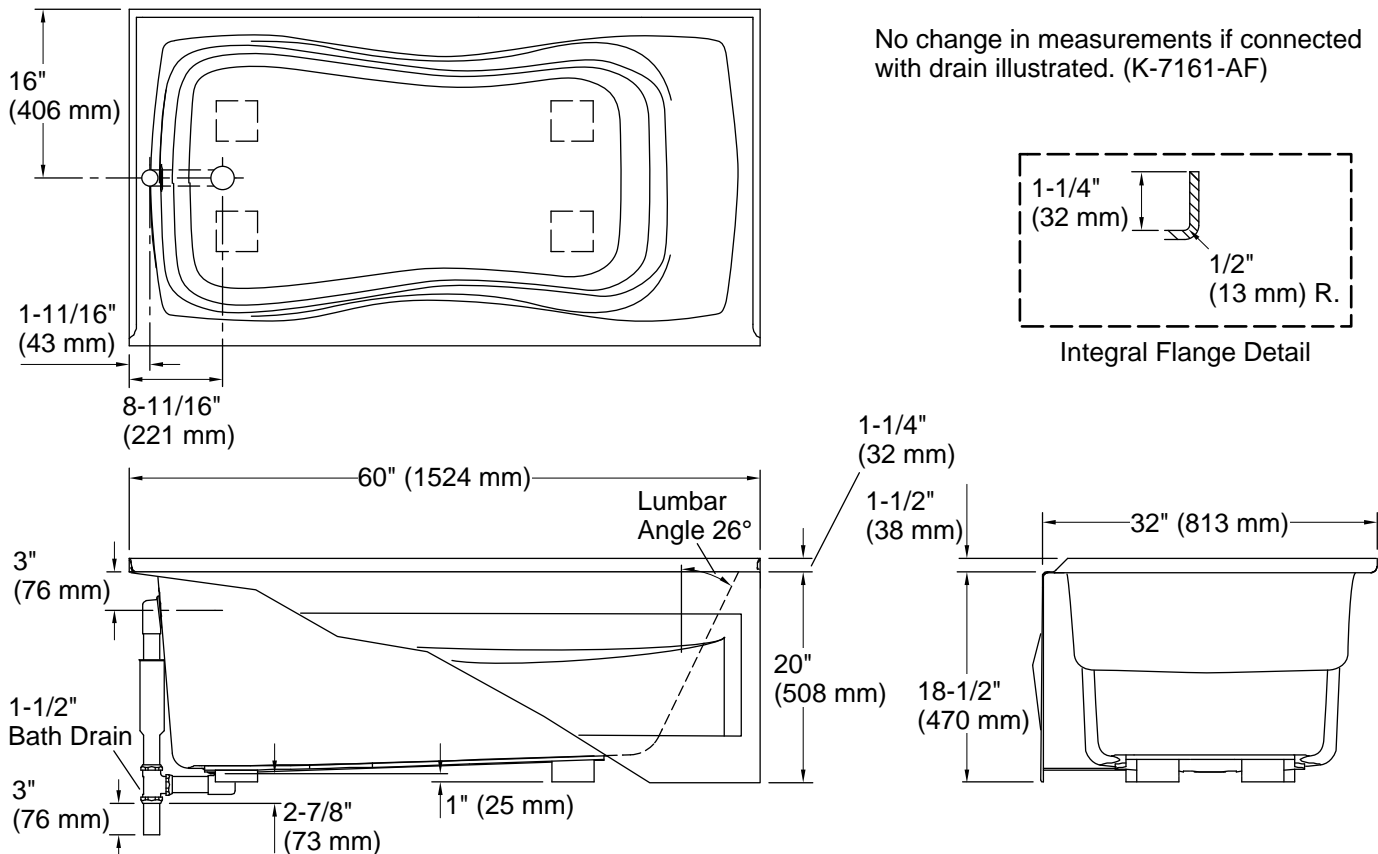

Hourglass® 32

60" x 32" alcove bath
K-1219-LA

Features

- 60"L x 32"W x 20"H
- Includes integral apron and flange to simplify installation
- Textured bottom surface

Material

- Acrylic

Installation

- Alcove

12-9-2024 20:39 - US/CA

THE BOLD LOOK
OF **KOHLER**®

No change in measurements if connected with drain illustrated. (K-7161-AF)

Technical Information

All product dimensions are nominal.

Drain location:	Left
Basin area, bottom:	47" x 20" (1194 mm x 508 mm)
Basin area, top:	53" x 23" (1346 mm x 584 mm)
Weight:	80 lbs (36.3 kg)
Minimum floor load:	48 lbs/ft ² (234.4 kg/m ²)
Water depth:	14-1/2" (368 mm)
Water capacity:	64 gal (242.3 L)
Minimum flat for door:	2-3/8" (60 mm)

Notes

Measure your actual product for rough-in details.

Install this product according to the installation instructions.

The hot water supply should be 70% of the capacity of the bath or greater. Installations will vary.