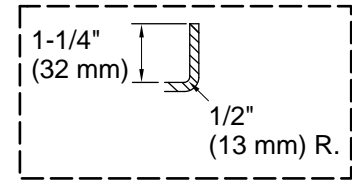

Hourglass® 32

60" x 32" alcove bath
K-1219-LA

Features

- 60"L x 32"W x 20"H
- Includes integral apron and flange to simplify installation
- Textured bottom surface

Material

- Acrylic

Installation

- Alcove

12-9-2024 20:39 - US/CA

THE BOLD LOOK
OF **KOHLER**®

No change in measurements if connected with drain illustrated. (K-7161-AF)

Technical Information

All product dimensions are nominal.

Drain location:	Left
Basin area, bottom:	47" x 20" (1194 mm x 508 mm)
Basin area, top:	53" x 23" (1346 mm x 584 mm)
Weight:	80 lbs (36.3 kg)
Minimum floor load:	48 lbs/ft ² (234.4 kg/m ²)
Water depth:	14-1/2" (368 mm)
Water capacity:	64 gal (242.3 L)
Minimum flat for door:	2-3/8" (60 mm)