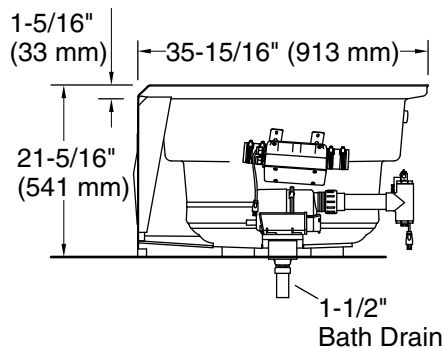

No change in measurements
if connected with drain illustrated. (K-7166AF)