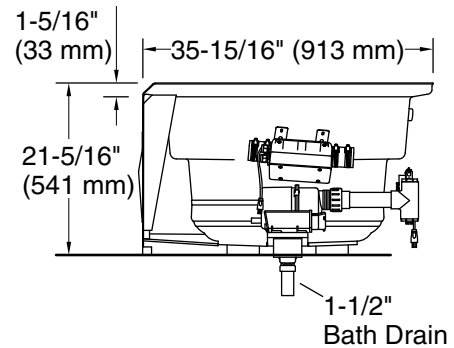

11-19-2024 21:12 - US/CA

THE BOLD LOOK  
OF **KOHLER**®

**Mariposa®**  
 66" x 36" alcove Heated BubbleMassage™ air bath  
 with Bask® heated surface, left drain  
**K-1224-GHLAW**

No change in measurements  
 if connected with drain illustrated. (K-7166AF)

Blower, Heated Surface:	120 V, 15 A, 60 Hz
Air bath:	120 V, 15 A, 60 Hz

**Technical Information**

All product dimensions are nominal.

Drain location:	Left
Basin area, bottom:	47-1/8" x 19-11/16" (1197 mm x 500 mm)
Basin area, top:	61-7/16" x 26" (1561 mm x 660 mm)
Weight:	121 lbs (54.9 kg)
Minimum floor load:	56 lbs/ft <sup>2</sup> (273.4 kg/m <sup>2</sup> )
Water depth:	13-5/8" (346 mm)
Water capacity:	67 gal (253.6 L)
Electrical component rating:	Blower: 120 V, 10 A, 60 Hz Heated Surface: 120 V, 0.5 A, 60 Hz, 65 W