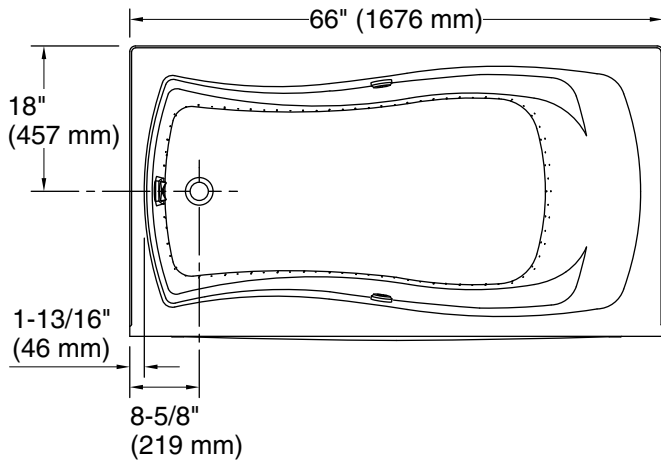

11-19-2024 21:12 - US/CA

THE BOLD LOOK  
OF **KOHLER**®

**Mariposa®**  
 66" x 36" alcove Heated BubbleMassage™ air bath  
 with Bask® heated surface, left drain  
**K-1224-GHLAW**

No change in measurements  
 if connected with drain illustrated. (K-7166AF)