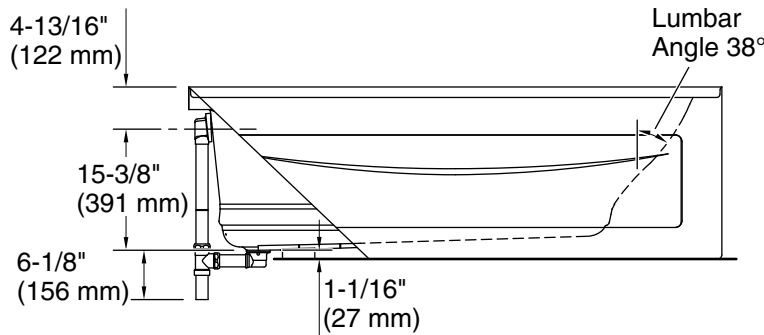

11-19-2024 21:12 - US/CA

THE BOLD LOOK  
OF **KOHLER**®

**Mariposa®**  
 66" x 36" alcove Heated BubbleMassage™ air bath  
 with Bask® heated surface, left drain  
**K-1224-GHLAW**

No change in measurements  
 if connected with drain illustrated. (K-7166AF)