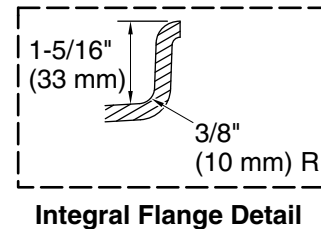

11-19-2024 21:12 - US/CA

THE BOLD LOOK  
OF **KOHLER**®

**Mariposa®**  
 66" x 36" alcove Heated BubbleMassage™ air bath  
 with Bask® heated surface, left drain  
**K-1224-GHLAW**

No change in measurements  
 if connected with drain illustrated. (K-7166AF)