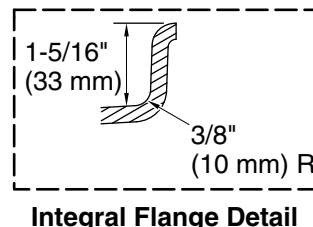

No change in measurements
if connected with drain illustrated. (K-7166AF)