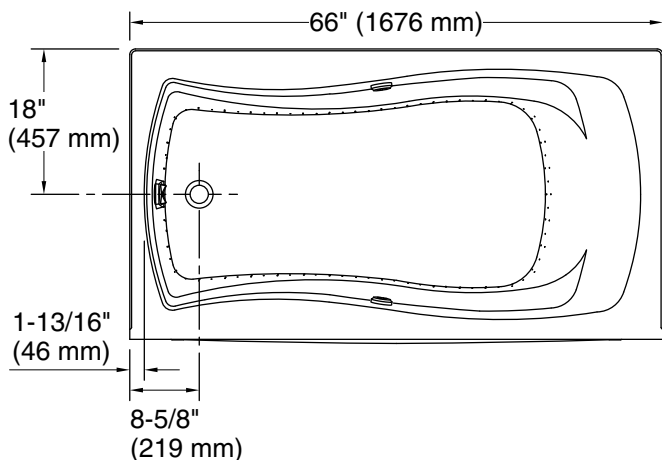

## Available Colors/Finishes

*Color tiles intended for reference only.*

Color	Code	Description
	0	White
	96	Biscuit

**Mariposa®**  
 66" x 36" alcove Heated BubbleMassage™ air bath  
 with Bask® heated surface, left drain  
**K-1224-GHLAW**