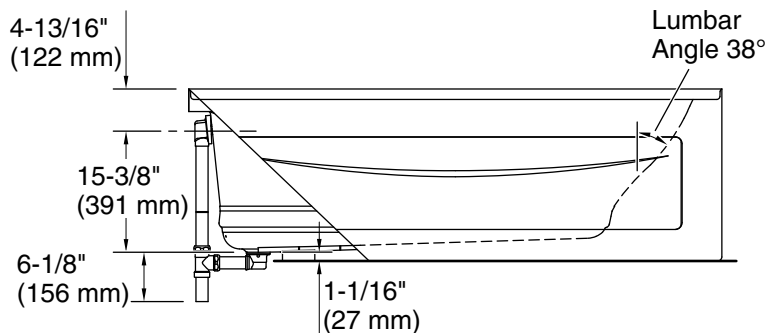

No change in measurements
if connected with drain illustrated. (K-7166AF)