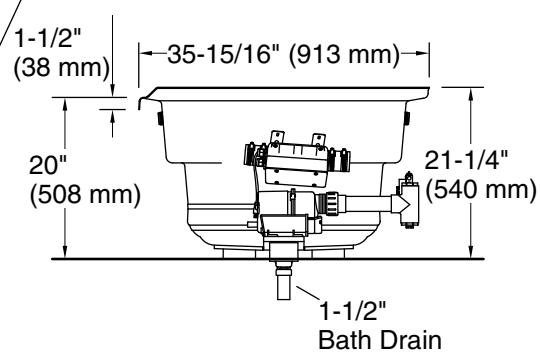

See website for detailed warranty information.

Available Colors/Finishes

Color tiles intended for reference only.

Color Code Description

	0	White
--	---	-------

Mariposa®
 66" x 36" alcove Heated BubbleMassage™ air bath
 with Bask® heated surface, left drain
K-1224-GHLW

No change in measurements if connected with drain illustrated. (K-7166AF)

Blower Motor Access
 30" (762 mm) W x 15" (381 mm) H Min

Required Electrical Service

Two dedicated circuits required, protected with Class A Ground-Fault Circuit-Interrupter (GFCI). Outside North America, this device may be known as a Residual Current Device (RCD).

Blower, Heated	120 V, 15 A, 60 Hz
Surface:	
Air bath:	120 V, 15 A, 60 Hz

Technical Information

All product dimensions are nominal.

Drain location:	Left
Basin area, bottom:	47-1/8" x 19-11/16" (1196 mm x 500 mm)
Basin area, top:	61-7/16" x 26" (1561 mm x 660 mm)
Weight:	112 lbs (50.8 kg)
Minimum floor load:	56 lbs/ft² (273.4 kg/m²)
Water depth:	13-11/16" (347 mm)
Water capacity:	67 gal (253.6 L)
Electrical component rating:	Blower: 120 V, 10 A, 60 Hz Heated Surface: 120 V, 0.5 A, 60 Hz, 65 W