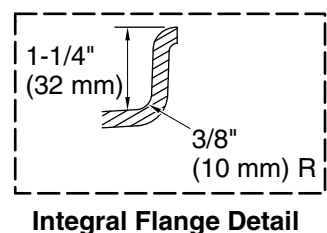

No change in measurements if connected with drain illustrated. (K-7166AF)