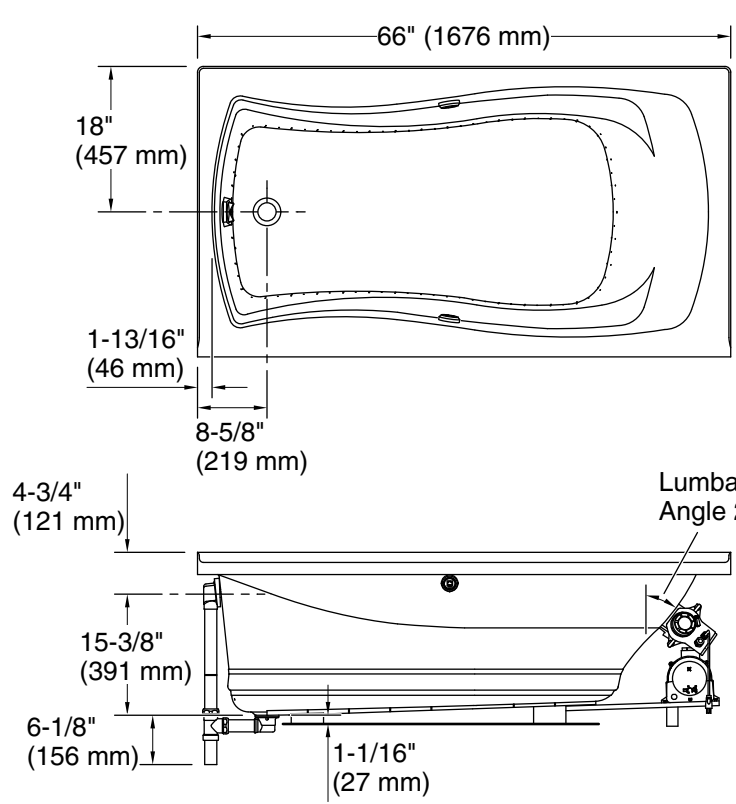

No change in measurements if connected with drain illustrated. (K-7166AF)

Blower Motor Access
 30" (762 mm) W x 15" (381 mm) H Min

Required Electrical Service

Two dedicated circuits required, protected with Class A Ground-Fault Circuit-Interrupter (GFCI). Outside North America, this device may be known as a Residual Current Device (RCD).

Blower, Heated	120 V, 15 A, 60 Hz
Surface:	
Air bath:	120 V, 15 A, 60 Hz

Technical Information

All product dimensions are nominal.

Drain location:	Left
Basin area, bottom:	47-1/8" x 19-11/16" (1196 mm x 500 mm)
Basin area, top:	61-7/16" x 26" (1561 mm x 660 mm)
Weight:	112 lbs (50.8 kg)
Minimum floor load:	56 lbs/ft² (273.4 kg/m²)
Water depth:	13-11/16" (347 mm)
Water capacity:	67 gal (253.6 L)
Electrical component rating:	Blower: 120 V, 10 A, 60 Hz Heated Surface: 120 V, 0.5 A, 60 Hz, 65 W