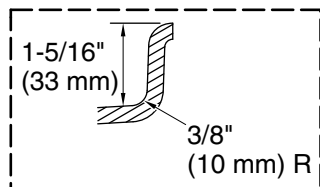

Mariposa®
66" x 36" alcove Heated BubbleMassage™ air bath
with Bask® heated surface, right drain
K-1224-GHRAW

No change in measurements if connected with drain illustrated. (K-7166AF)

Integral Flange Detail