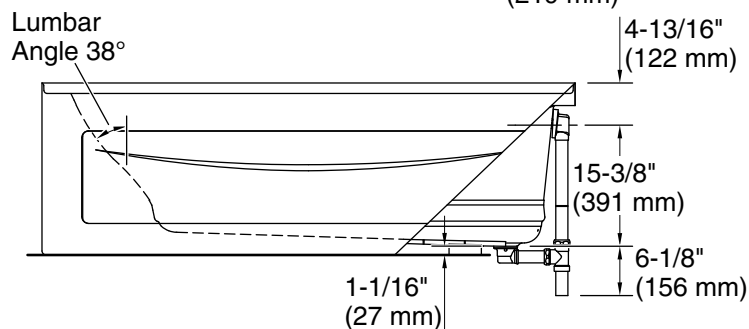

Required Electrical Service

Two dedicated circuits required, protected with Class A Ground-Fault Circuit-Interrupter (GFCI). Outside North America, this device may be known as a Residual Current Device (RCD).

Blower, Heated Surface:	120 V, 15 A, 60 Hz
Air bath:	120 V, 15 A, 60 Hz

Technical Information

All product dimensions are nominal.

Drain location:	Right
Basin area, bottom:	47-1/8" x 19-11/16" (1197 mm x 500 mm)
Basin area, top:	61-7/16" x 26" (1561 mm x 660 mm)
Weight:	121 lbs (54.9 kg)
Minimum floor load:	56 lbs/ft² (273.4 kg/m²)
Water depth:	13-5/8" (346 mm)
Water capacity:	67 gal (253.6 L)
Electrical component rating:	Blower: 120 V, 10 A, 60 Hz Heated Surface: 120 V, 0.5 A, 60 Hz, 65 W

Notes

- Measure your actual product for rough-in details.
- Install this product according to the installation instructions.
- The hot water supply should be 70% of the capacity of the bath or greater. Installations will vary.
- Remote blower installation kit K-1446 is available for relocating the blower. Provide access for servicing the blower.
- Do not relocate or alter the PVC tee or coiled flexible tubing connected to the blower. Follow the blower relocation instructions exactly.

1-800-4KOHLER (1-800-456-4537)

Kohler Co. reserves the right to make revisions without notice to product specifications.

For the most current Specification Sheet, go to www.kohler.com USA or www.kohler.ca Canada

10-1-2024 22:17 - US/CA