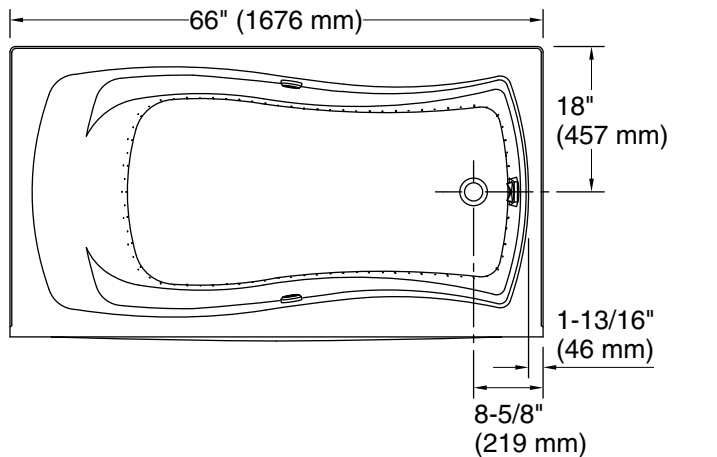

Required Electrical Service

Two dedicated circuits required, protected with Class A Ground-Fault Circuit-Interrupter (GFCI). Outside North America, this device may be known as a Residual Current Device (RCD).

Blower, Heated Surface:	120 V, 15 A, 60 Hz
Air bath:	120 V, 15 A, 60 Hz

Technical Information

All product dimensions are nominal.

Drain location:	Right
Basin area, bottom:	47-1/8" x 19-11/16" (1197 mm x 500 mm)
Basin area, top:	61-7/16" x 26" (1561 mm x 660 mm)
Weight:	121 lbs (54.9 kg)
Minimum floor load:	56 lbs/ft² (273.4 kg/m²)
Water depth:	13-5/8" (346 mm)
Water capacity:	67 gal (253.6 L)
Electrical component rating:	Blower: 120 V, 10 A, 60 Hz Heated Surface: 120 V, 0.5 A, 60 Hz, 65 W

Notes

- Measure your actual product for rough-in details.
- Install this product according to the installation instructions.
- The hot water supply should be 70% of the capacity of the bath or greater. Installations will vary.
- Remote blower installation kit K-1446 is available for relocating the blower. Provide access for servicing the blower.
- Do not relocate or alter the PVC tee or coiled flexible tubing connected to the blower. Follow the blower relocation instructions exactly.

1-800-4KOHLER (1-800-456-4537)

Kohler Co. reserves the right to make revisions without notice to product specifications.

For the most current Specification Sheet, go to www.kohler.com USA or www.kohler.ca Canada

10-1-2024 22:17 - US/CA