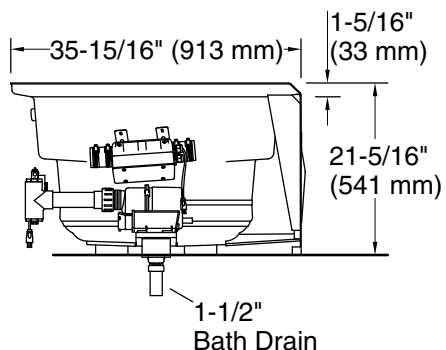

Required Electrical Service

Two dedicated circuits required, protected with Class A Ground-Fault Circuit-Interrupter (GFCI). Outside North America, this device may be known as a Residual Current Device (RCD).

Blower, Heated Surface:	120 V, 15 A, 60 Hz
Air bath:	120 V, 15 A, 60 Hz

Technical Information

All product dimensions are nominal.

Drain location:	Right
Basin area, bottom:	47-1/8" x 19-11/16" (1197 mm x 500 mm)
Basin area, top:	61-7/16" x 26" (1561 mm x 660 mm)
Weight:	121 lbs (54.9 kg)
Minimum floor load:	56 lbs/ft² (273.4 kg/m²)
Water depth:	13-5/8" (346 mm)
Water capacity:	67 gal (253.6 L)
Electrical component rating:	Blower: 120 V, 10 A, 60 Hz Heated Surface: 120 V, 0.5 A, 60 Hz, 65 W

Notes

- Measure your actual product for rough-in details.
- Install this product according to the installation instructions.
- The hot water supply should be 70% of the capacity of the bath or greater. Installations will vary.
- Remote blower installation kit K-1446 is available for relocating the blower. Provide access for servicing the blower.
- Do not relocate or alter the PVC tee or coiled flexible tubing connected to the blower. Follow the blower relocation instructions exactly.

1-800-4KOHLER (1-800-456-4537)

Kohler Co. reserves the right to make revisions without notice to product specifications.

For the most current Specification Sheet, go to www.kohler.com USA or www.kohler.ca Canada

10-1-2024 22:17 - US/CA