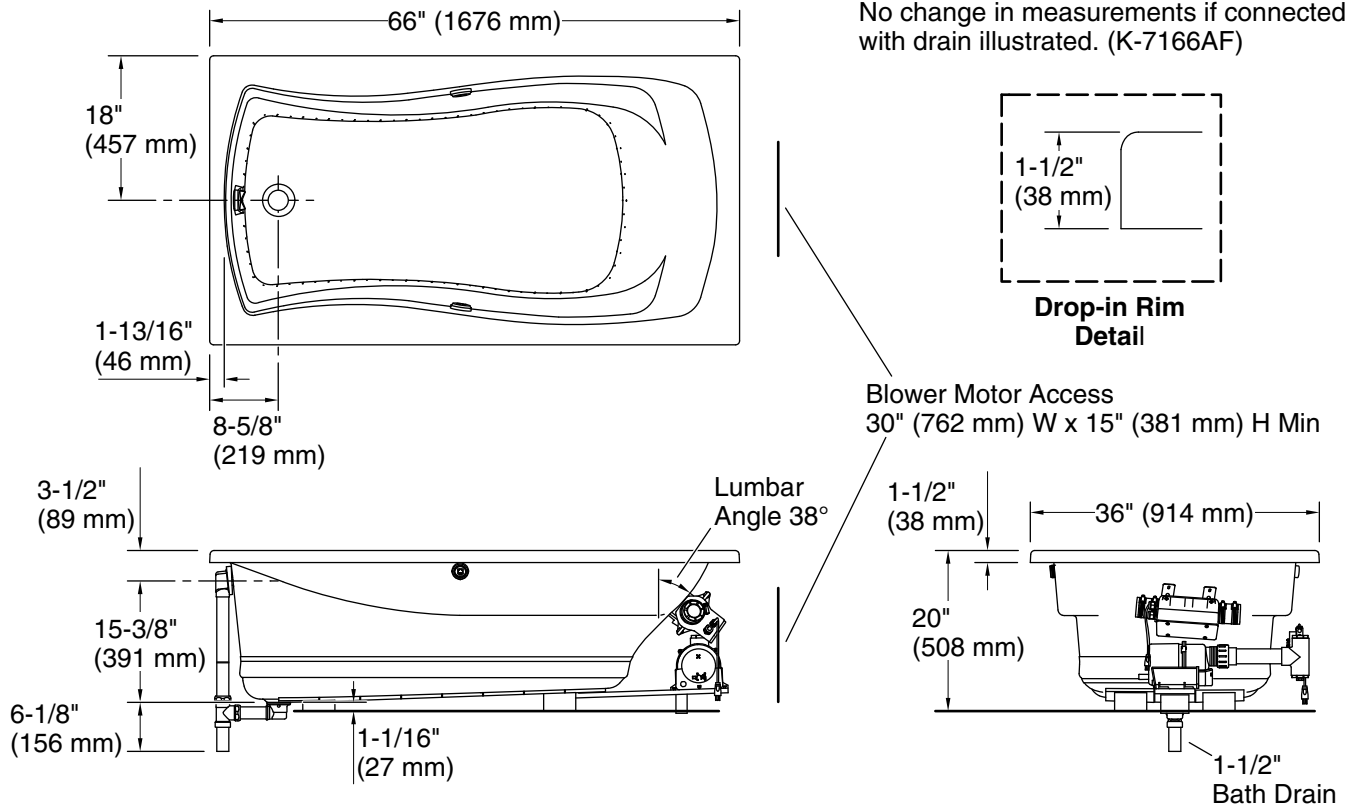

Required Electrical Service

Two dedicated circuits required, protected with Class A Ground-Fault Circuit-Interrupter (GFCI). Outside North America, this device may be known as a Residual Current Device (RCD).

Blower, Heated	120 V, 15 A, 60 Hz
Surface:	
Air bath:	120 V, 15 A

Technical Information

All product dimensions are nominal.

Drain location:	Reversible
Basin area, bottom:	47-1/8" x 19-11/16" (1196 mm x 500 mm)
Basin area, top:	61-7/16" x 26" (1561 mm x 660 mm)
Weight:	112 lbs (50.8 kg)
Minimum floor load:	56 lbs/ft² (273.4 kg/m²)
Water depth:	13-11/16" (347 mm)
Water capacity:	67 gal (253.6 L)
Cutout:	Drop-in, 64" x 34" (1626 mm x 864 mm)
Electrical component rating:	Blower: 120 V, 10 A, 60 Hz Heated Surface: 120 V, 0.5 A, 60 Hz, 65

Notes

Measure your actual product for rough-in details.

Install this product according to the installation instructions.

The hot water supply should be 70% of the capacity of the bath or greater. Installations will vary.

Remote blower installation kit K-1446 is available for relocating the blower. Provide access for servicing the blower.

Do not relocate or alter the PVC tee or coiled flexible tubing connected to the blower. Follow the blower relocation instructions exactly.

1-800-4KOHLER (1-800-456-4537)

Kohler Co. reserves the right to make revisions without notice to product specifications.

For the most current Specification Sheet, go to www.kohler.com USA or www.kohler.ca Canada

11-18-2024 23:10 - US/CA

THE BOLD LOOK
OF **KOHLER®**