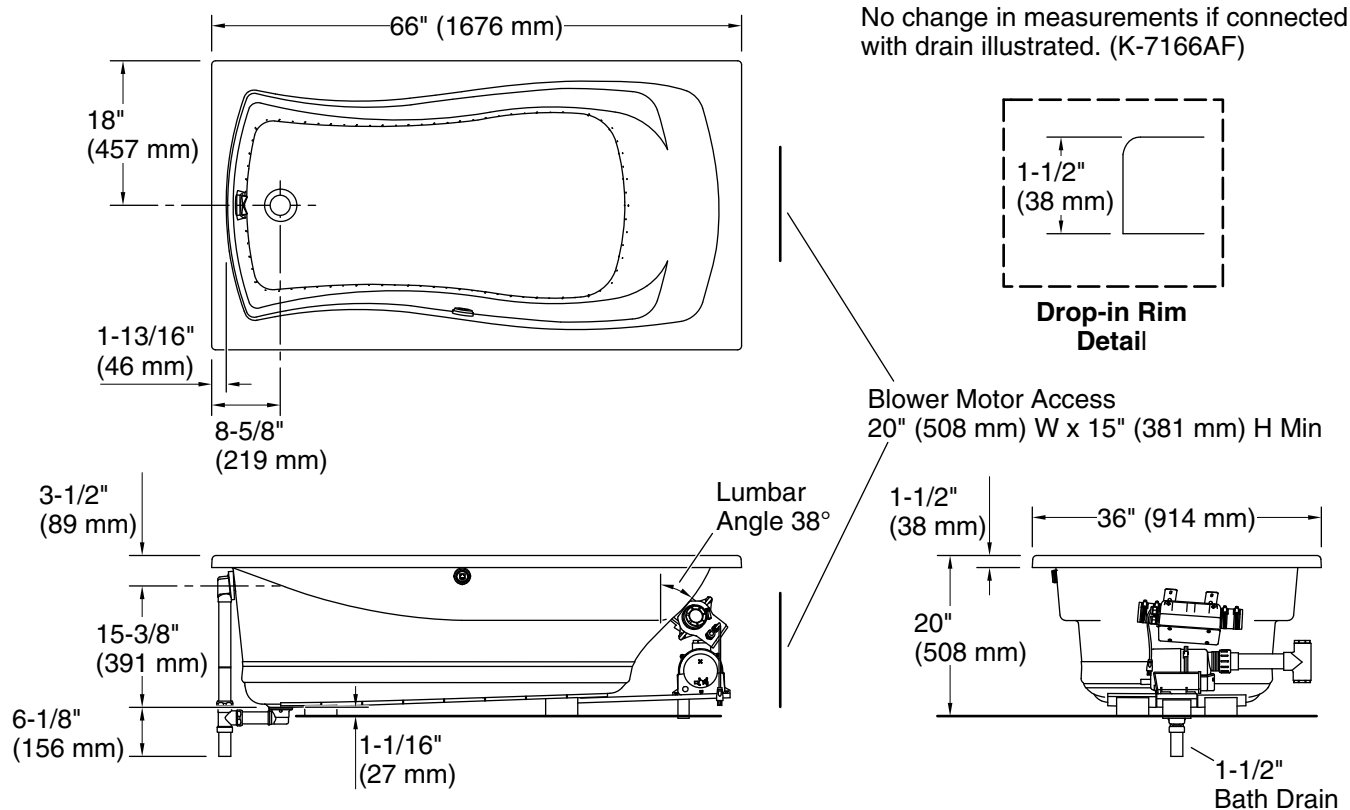

Required Electrical Service

Two dedicated circuits required, protected with Class A Ground-Fault Circuit-Interrupter (GFCI). Outside North America, this device may be known as a Residual Current Device (RCD).

Blower: 120 V, 15 A, 60 Hz
Air bath: 120 V, 15 A, 60 Hz

Technical Information

All product dimensions are nominal.

Drain location: Reversible
Basin area, bottom: 47-1/8" x 19-11/16" (1196 mm x 500 mm)
Basin area, top: 61-7/16" x 26" (1561 mm x 660 mm)
Weight: 110 lbs (49.9 kg)
Minimum floor load: 50 lbs/ft² (244.1 kg/m²)
Water depth: 13-11/16" (347 mm)
Water capacity: 67 gal (253.6 L)
Cutout: Drop-in, 64" x 34" (1626 mm x 864 mm)
Electrical component rating: Blower: 120 V, 10 A, 60 Hz
Air bath: 120 V, 5 A, 60 Hz

Minimum flat for 1-15/16" (49 mm)

1-800-4KOHLER (1-800-456-4537)

Kohler Co. reserves the right to make revisions without notice to product specifications.

For the most current Specification Sheet, go to www.kohler.com USA or www.kohler.ca Canada

11-18-2024 22:52 - US/CA

Notes

Measure your actual product for rough-in details.

Install this product according to the installation instructions.

The hot water supply should be 70% of the capacity of the bath or greater. Installations will vary.