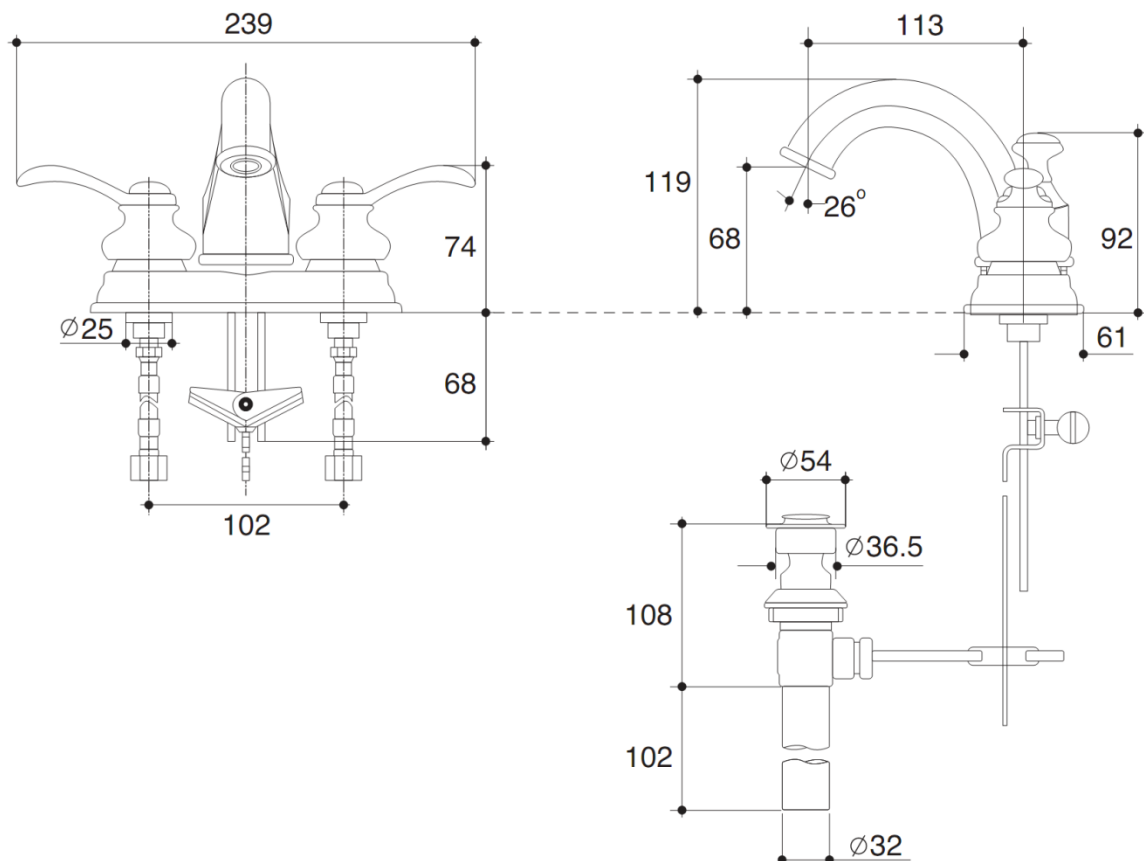

Product Specification:

Model	Spout		Handle	Includes	Finish
	Reach	Height			
K-12266T-4	113mm	68mm	Metal	Spout, valve, aerator, handles, drain, connection assay, and escutcheon	CP, CB, AF, SN, BN, BV

Product Dimension:

K-12266T-4

Please note that the above information are subject to change without notice.