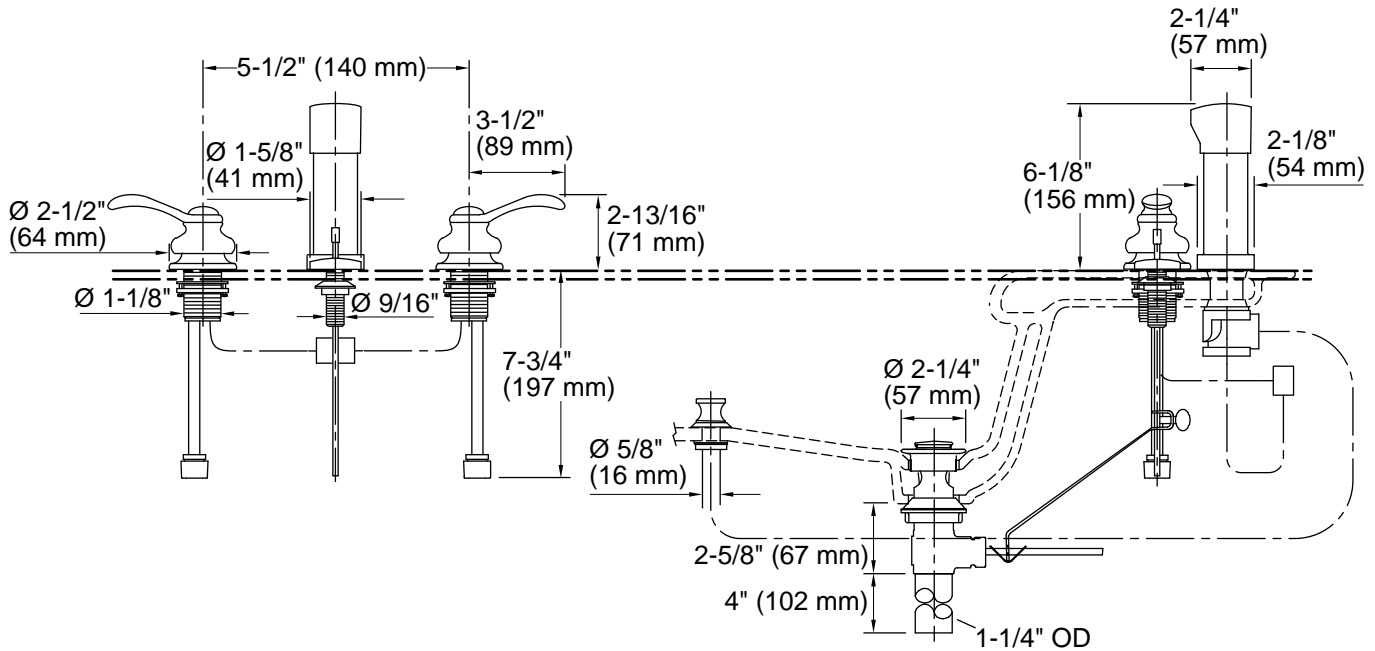

Features

- Quarter-turn washerless ceramic disc valves
- Pop-up drain with lift rod and tailpiece
- Vertical spray
- Fixture-mount transfer valve/vacuum breaker

Material

- Brass
- Brass valve bodies
- KOHLER finishes resist corrosion and tarnishing

Installation

- Flexible connections for easy installation

Recommended Products/Accessories

- K-23726 Drain treatment
- K-23723 Faucet cleaner

Codes/Standards

ASME A112.18.1/CSA B125.1
IAPMO Certification

KOHLER[®] Faucet Lifetime Limited Warranty

See website for detailed warranty information.

Technical Information

All product dimensions are nominal.

Drain included: Yes

Notes

Install this product according to the installation instructions.