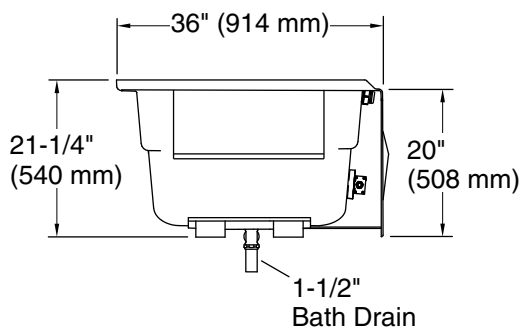

See website for detailed warranty information.

No change in measurements if connected with drain illustrated. (K-7161-AF)

 Recommended Faucet Location

## Technical Information

All product dimensions are nominal.

Drain location:	Right
Basin area, bottom:	48" x 24" (1219 mm x 610 mm)
Basin area, top:	59" x 30" (1499 mm x 762 mm)
Weight:	65 lbs (29.5 kg)
Minimum floor load:	39 lbs/ft <sup>2</sup> (190.4 kg/m <sup>2</sup> )
Water depth:	14" (356 mm)
Water capacity:	67 gal (253.6 L)
Cutout:	Drop-in, 58" x 34" (1473 mm x 864 mm)
Electrical component rating:	Heated Surface: 120 V, 0.5 A, 60 Hz, 65 W
Minimum flat for door:	1-15/16" (49 mm)