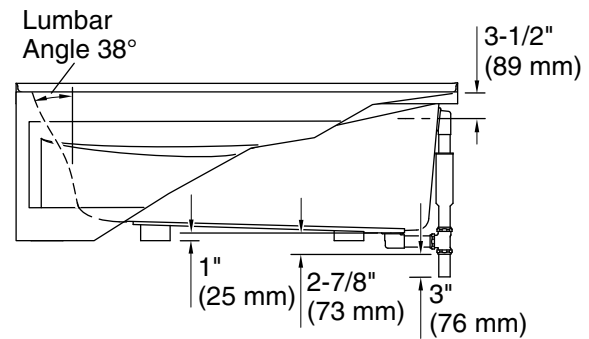

No change in measurements if connected with drain illustrated. (K-7161-AF)

Recommended Faucet Location

Required Electrical Service

One circuit required, protected with Class A Ground-Fault Circuit-Interrupter (GFCI). Outside North America, this device may be known as a Residual Current Device (RCD).

Heated Surface: 120 V, 15 A

Technical Information

All product dimensions are nominal.

Drain location:	Right
Basin area, bottom:	48" x 24" (1219 mm x 610 mm)
Basin area, top:	59" x 30" (1499 mm x 762 mm)
Weight:	65 lbs (29.5 kg)
Minimum floor load:	39 lbs/ft² (190.4 kg/m²)
Water depth:	14" (356 mm)
Water capacity:	67 gal (253.6 L)
Cutout:	Drop-in, 58" x 34" (1473 mm x 864 mm)
Electrical component rating:	Heated Surface: 120 V, 0.5 A, 60 Hz, 65 W
Minimum flat for door:	1-15/16" (49 mm)

Notes

Measure your actual product for rough-in details.

Install this product according to the installation instructions.

The hot water supply should be 70% of the capacity of the bath or greater. Installations will vary.