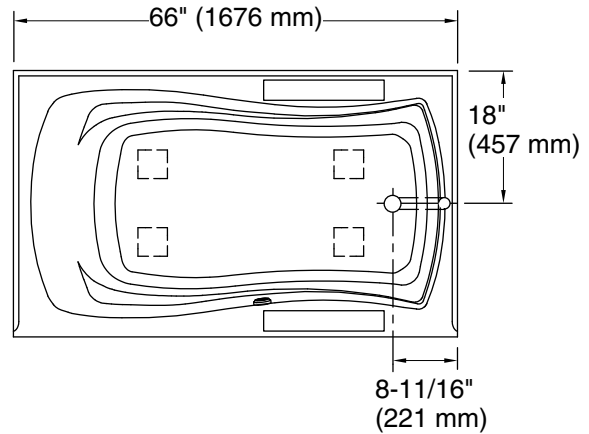

See website for detailed warranty information.

No change in measurements if connected with drain illustrated. (K-7161-AF)

 Recommended Faucet Location

## Technical Information

All product dimensions are nominal.

Drain location:	Right
Basin area, bottom:	48" x 24" (1219 mm x 610 mm)
Basin area, top:	59" x 30" (1499 mm x 762 mm)
Weight:	65 lbs (29.5 kg)
Minimum floor load:	39 lbs/ft <sup>2</sup> (190.4 kg/m <sup>2</sup> )
Water depth:	14" (356 mm)
Water capacity:	67 gal (253.6 L)
Cutout:	Drop-in, 58" x 34" (1473 mm x 864 mm)
Electrical component rating:	Heated Surface: 120 V, 0.5 A, 60 Hz, 65 W
Minimum flat for door:	1-15/16" (49 mm)