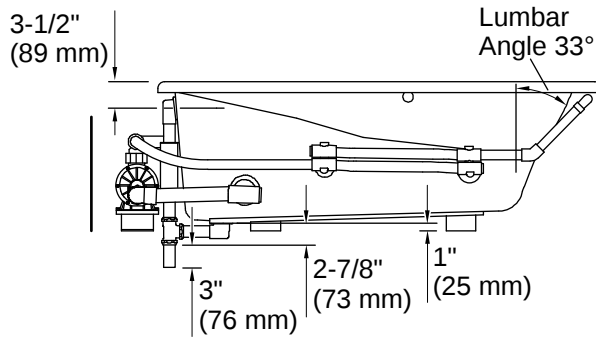

Installation

- Reversible drain
- Drop-in

Installation Notes

Install this product according to the installation instructions.

Measure your actual product for rough-in details.

The hot water supply should be 70% of the capacity of the bath or greater. Installations will vary.

Pump must be relocated to custom position at the time of installation.

Provide adequate clearance.

If installing a rim-mount faucet, make sure there is no interference above or below the deck before drilling any holes.