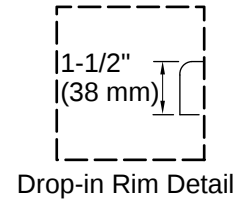

Installation

- Reversible drain
- Drop-in

Installation Notes

Install this product according to the installation instructions.

Measure your actual product for rough-in details.

The hot water supply should be 70% of the capacity of the bath or greater. Installations will vary.

Pump must be relocated to custom position at the time of installation.

Provide adequate clearance.

If installing a rim-mount faucet, make sure there is no interference above or below the deck before drilling any holes.