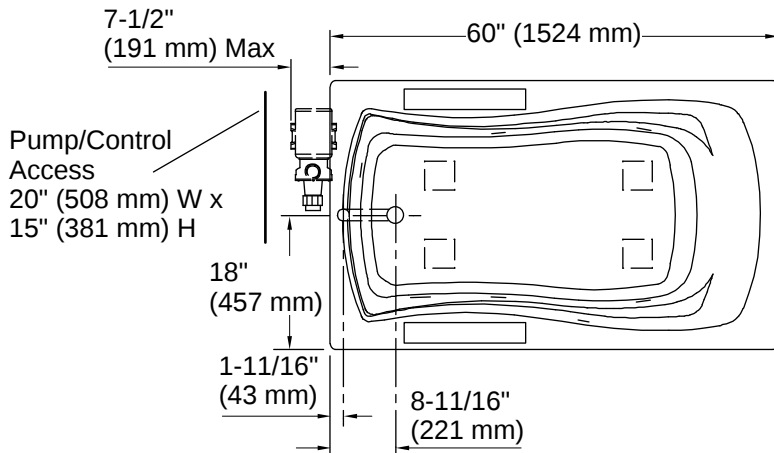

No change in measurements if connected with drain illustrated. (K-7161-AF)

□ Recommended Faucet Location