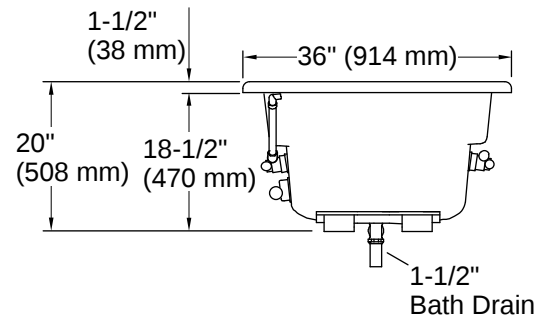

Installation

- Reversible drain
- Drop-in

Installation Notes

Install this product according to the installation instructions.

Measure your actual product for rough-in details.

The hot water supply should be 70% of the capacity of the bath or greater. Installations will vary.

Pump must be relocated to custom position at the time of installation.

Provide adequate clearance.

If installing a rim-mount faucet, make sure there is no interference above or below the deck before drilling any holes.