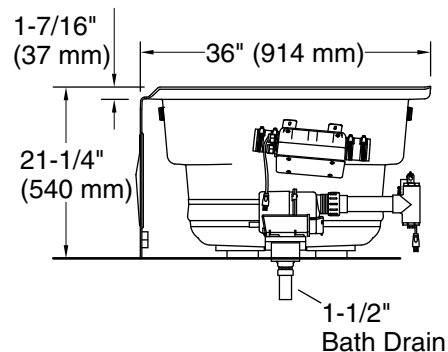

Required Electrical Service

Two dedicated circuits required, protected with Class A Ground-Fault Circuit-Interrupter (GFCI). Outside North America, this device may be known as a Residual Current Device (RCD).

Blower, Heated Surface:	120 V, 15 A, 60 Hz
Air bath:	120 V, 15 A, 60 Hz

Technical Information

All product dimensions are nominal.

Drain location:	Left
Basin area, bottom:	45" x 20-7/8" (1144 mm x 531 mm)
Basin area, top:	56" x 26-1/16" (1422 mm x 662 mm)
Weight:	121 lbs (54.9 kg)
Minimum floor load:	56 lbs/ft² (273.4 kg/m²)
Water depth:	13-11/16" (347 mm)
Water capacity:	63 gal (238.5 L)
Electrical component rating:	Blower: 120 V, 10 A, 60 Hz Heated Surface: 120 V, 0.5 A, 60 Hz, 65 W Air bath: 120 V, 5 A, 60 Hz

Notes

- Measure your actual product for rough-in details.
- Install this product according to the installation instructions.
- The hot water supply should be 70% of the capacity of the bath or greater. Installations will vary.
- Remote blower installation kit K-1446 is available for relocating the blower. Provide access for servicing the blower.
- Do not relocate or alter the PVC tee or coiled flexible tubing connected to the blower. Follow the blower relocation instructions exactly.

1-800-4KOHLER (1-800-456-4537)

Kohler Co. reserves the right to make revisions without notice to product specifications.

For the most current Specification Sheet, go to www.kohler.com USA or www.kohler.ca Canada

3-24-2025 21:06 - US/CA