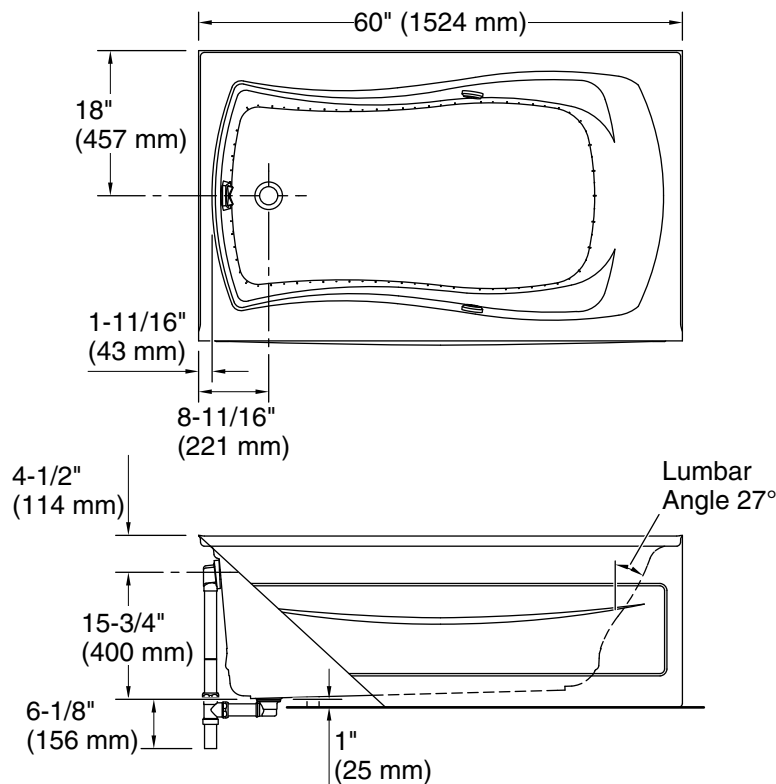

See website for detailed warranty information.

Available Colors/Finishes

Color tiles intended for reference only.

Color Code Description

	0	White
--	---	-------

Mariposa®
 60" x 36" alcove Heated BubbleMassage™ air bath
 with Bask® heated surface, left drain
K-1239-GHLAW

Blower, Heated Surface:	120 V, 15 A, 60 Hz
Air bath:	120 V, 15 A, 60 Hz

Technical Information

All product dimensions are nominal.

Drain location:	Left
Basin area, bottom:	45" x 20-7/8" (1144 mm x 531 mm)
Basin area, top:	56" x 26-1/16" (1422 mm x 662 mm)
Weight:	121 lbs (54.9 kg)
Minimum floor load:	56 lbs/ft ² (273.4 kg/m ²)
Water depth:	13-11/16" (347 mm)
Water capacity:	63 gal (238.5 L)
Electrical component rating:	Blower: 120 V, 10 A, 60 Hz Heated Surface: 120 V, 0.5 A, 60 Hz, 65 W Air bath: 120 V, 5 A, 60 Hz