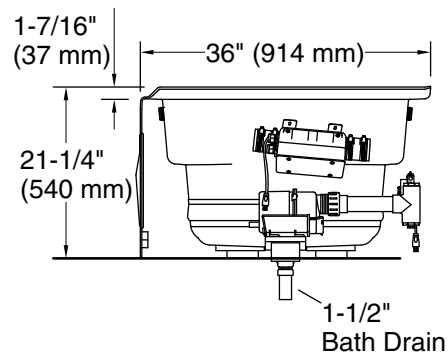

8-26-2024 20:03 - US/CA

Mariposa®
 60" x 36" alcove Heated BubbleMassage™ air bath
 with Bask® heated surface, left drain
K-1239-GHLAW

No change in measurements if connected with drain illustrated. (K-7166AF)

Blower, Heated Surface:	120 V, 15 A, 60 Hz
Air bath:	120 V, 15 A, 60 Hz

Technical Information

All product dimensions are nominal.

Drain location:	Left
Basin area, bottom:	45" x 20-7/8" (1144 mm x 531 mm)
Basin area, top:	56" x 26-1/16" (1422 mm x 662 mm)
Weight:	121 lbs (54.9 kg)
Minimum floor load:	56 lbs/ft ² (273.4 kg/m ²)
Water depth:	13-11/16" (347 mm)
Water capacity:	63 gal (238.5 L)
Electrical component rating:	Blower: 120 V, 10 A, 60 Hz Heated Surface: 120 V, 0.5 A, 60 Hz, 65 W Air bath: 120 V, 5 A, 60 Hz