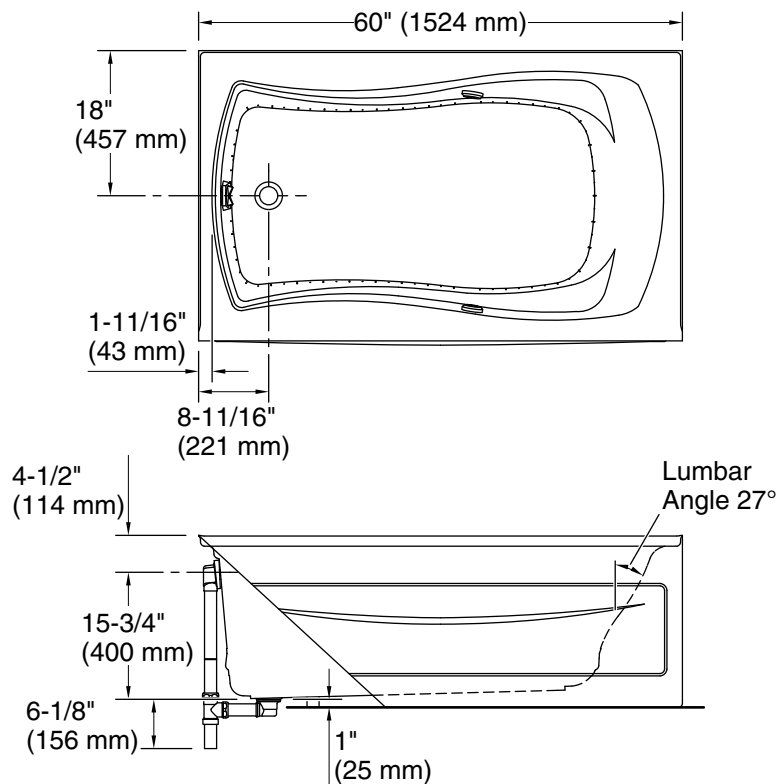

8-26-2024 20:03 - US/CA

Mariposa®
 60" x 36" alcove Heated BubbleMassage™ air bath
 with Bask® heated surface, left drain
K-1239-GHLAW

No change in measurements if connected with drain illustrated. (K-7166AF)

Blower, Heated Surface:	120 V, 15 A, 60 Hz
Air bath:	120 V, 15 A, 60 Hz

Technical Information

All product dimensions are nominal.

Drain location:	Left
Basin area, bottom:	45" x 20-7/8" (1144 mm x 531 mm)
Basin area, top:	56" x 26-1/16" (1422 mm x 662 mm)
Weight:	121 lbs (54.9 kg)
Minimum floor load:	56 lbs/ft ² (273.4 kg/m ²)
Water depth:	13-11/16" (347 mm)
Water capacity:	63 gal (238.5 L)
Electrical component rating:	Blower: 120 V, 10 A, 60 Hz Heated Surface: 120 V, 0.5 A, 60 Hz, 65 W Air bath: 120 V, 5 A, 60 Hz