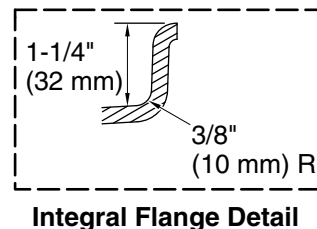

8-26-2024 20:03 - US/CA

Mariposa®
 60" x 36" alcove Heated BubbleMassage™ air bath
 with Bask® heated surface, left drain
K-1239-GHLAW

No change in measurements if connected with drain illustrated. (K-7166AF)