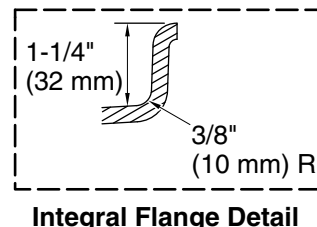

Required Electrical Service

Two dedicated circuits required, protected with Class A Ground-Fault Circuit-Interrupter (GFCI). Outside North America, this device may be known as a Residual Current Device (RCD).

Blower, Heated Surface:	120 V, 15 A, 60 Hz
Air bath:	120 V, 15 A, 60 Hz

Technical Information

All product dimensions are nominal.

Drain location:	Left
Basin area, bottom:	45" x 20-7/8" (1144 mm x 531 mm)
Basin area, top:	56" x 26-1/16" (1422 mm x 662 mm)
Weight:	121 lbs (54.9 kg)
Minimum floor load:	56 lbs/ft² (273.4 kg/m²)
Water depth:	13-11/16" (347 mm)
Water capacity:	63 gal (238.5 L)
Electrical component rating:	Blower: 120 V, 10 A, 60 Hz Heated Surface: 120 V, 0.5 A, 60 Hz, 65 W Air bath: 120 V, 5 A, 60 Hz

Notes

- Measure your actual product for rough-in details.
- Install this product according to the installation instructions.
- The hot water supply should be 70% of the capacity of the bath or greater. Installations will vary.
- Remote blower installation kit K-1446 is available for relocating the blower. Provide access for servicing the blower.
- Do not relocate or alter the PVC tee or coiled flexible tubing connected to the blower. Follow the blower relocation instructions exactly.

1-800-4KOHLER (1-800-456-4537)

Kohler Co. reserves the right to make revisions without notice to product specifications.

For the most current Specification Sheet, go to www.kohler.com USA or www.kohler.ca Canada

3-24-2025 21:06 - US/CA