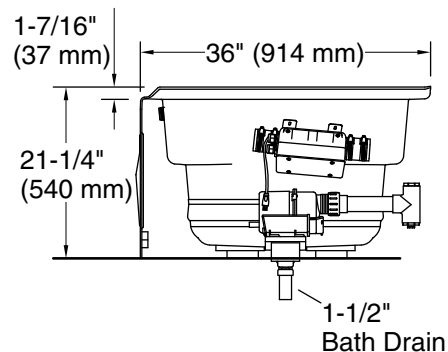

For the most current Specification Sheet, go to www.kohler.com USA or www.kohler.ca Canada

11-18-2024 22:49 - US/CA

THE BOLD LOOK
OF **KOHLER**®

No change in measurements if connected with drain illustrated. (K-7166AF)

Blower: 120 V, 15 A, 60 Hz
 Air bath: 120 V, 15 A, 60 Hz

Technical Information

All product dimensions are nominal.

Drain location: Left
 Basin area, bottom: 45" x 20-7/8" (1144 mm x 531 mm)
 Basin area, top: 56" x 26-1/16" (1422 mm x 662 mm)
 Weight: 115 lbs (52.2 kg)
 Minimum floor load: 56 lbs/ft² (273.4 kg/m²)
 Water depth: 13-11/16" (347 mm)
 Water capacity: 63 gal (238.5 L)
 Electrical component rating:
 Blower: 120 V, 10 A, 60 Hz
 Air bath: 120 V, 5 A, 60 Hz
 Blower speed: Variable
 Minimum flat for door: 2" (51 mm)