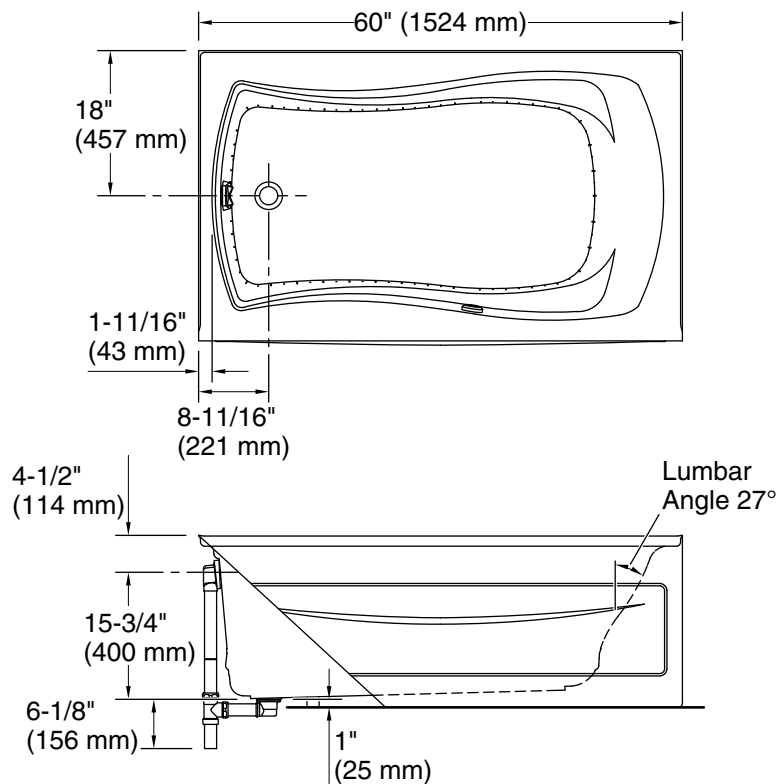

For the most current Specification Sheet, go to www.kohler.com USA or www.kohler.ca Canada

11-18-2024 22:49 - US/CA

THE BOLD LOOK
OF **KOHLER**®

No change in measurements if connected with drain illustrated. (K-7166AF)

Blower: 120 V, 15 A, 60 Hz
 Air bath: 120 V, 15 A, 60 Hz

Technical Information

All product dimensions are nominal.

Drain location: Left
 Basin area, bottom: 45" x 20-7/8" (1144 mm x 531 mm)
 Basin area, top: 56" x 26-1/16" (1422 mm x 662 mm)
 Weight: 115 lbs (52.2 kg)
 Minimum floor load: 56 lbs/ft² (273.4 kg/m²)
 Water depth: 13-11/16" (347 mm)
 Water capacity: 63 gal (238.5 L)
 Electrical component rating:
 Blower: 120 V, 10 A, 60 Hz
 Air bath: 120 V, 5 A, 60 Hz
 Blower speed: Variable
 Minimum flat for door: 2" (51 mm)