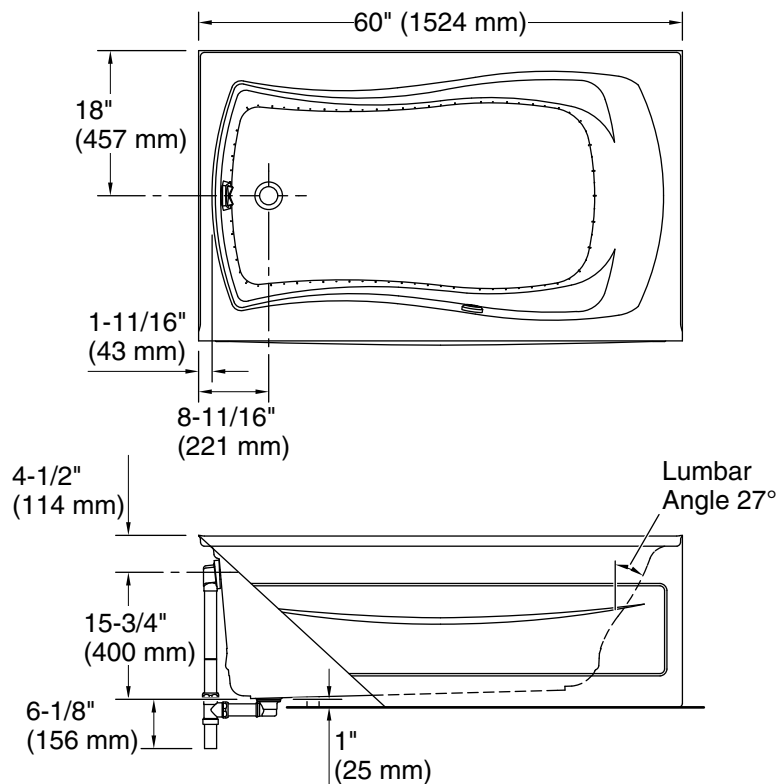

No change in measurements if connected with drain illustrated. (K-7166AF)

### Technical Information

All product dimensions are nominal.

Drain location: Left  
 Basin area, bottom: 45" x 20-7/8" (1144 mm x 531 mm)  
 Basin area, top: 56" x 26-1/16" (1422 mm x 662 mm)  
 Weight: 115 lbs (52.2 kg)  
 Minimum floor load: 56 lbs/ft² (273.4 kg/m²)  
 Water depth: 13-11/16" (347 mm)  
 Water capacity: 63 gal (238.5 L)  
 Electrical component rating:  
 Blower: 120 V, 10 A, 60 Hz  
 Air bath: 120 V, 5 A, 60 Hz  
 Blower speed: Variable  
 Minimum flat for door: 2" (51 mm)