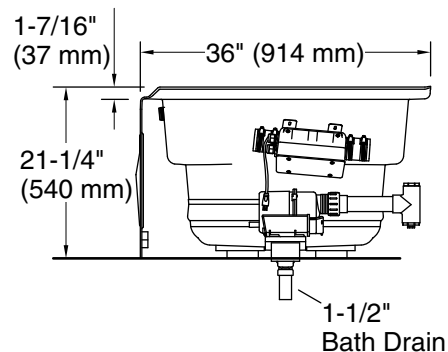

No change in measurements if connected with drain illustrated. (K-7166AF)

### Technical Information

All product dimensions are nominal.

Drain location: Left  
 Basin area, bottom: 45" x 20-7/8" (1144 mm x 531 mm)  
 Basin area, top: 56" x 26-1/16" (1422 mm x 662 mm)  
 Weight: 115 lbs (52.2 kg)  
 Minimum floor load: 56 lbs/ft² (273.4 kg/m²)  
 Water depth: 13-11/16" (347 mm)  
 Water capacity: 63 gal (238.5 L)  
 Electrical component rating:  
 Blower: 120 V, 10 A, 60 Hz  
 Air bath: 120 V, 5 A, 60 Hz  
 Blower speed: Variable  
 Minimum flat for door: 2" (51 mm)