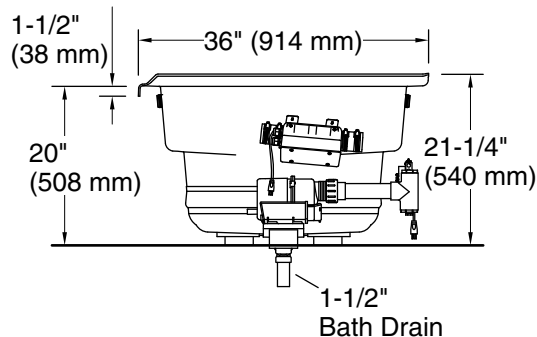

See website for detailed warranty information.

Available Colors/Finishes

Color tiles intended for reference only.

Color Code Description

	0	White
--	---	-------

Mariposa®
 60" x 36" alcove Heated BubbleMassage™ air bath
 with Bask® heated surface, left drain
K-1239-GHLW

No change in measurements if connected with drain illustrated. (K-7166AF)

Blower Motor Access
 30" (762 mm) W x 15" (381 mm) H Min

Required Electrical Service

Two dedicated circuits required, protected with Class A Ground-Fault Circuit-Interrupter (GFCI). Outside North America, this device may be known as a Residual Current Device (RCD).

Blower, Heated Surface:	120 V, 15 A, 60 Hz
Air bath:	120 V, 15 A, 60 Hz

Technical Information

All product dimensions are nominal.

Drain location:	Left
Basin area, bottom:	45" x 20-7/8" (1144 mm x 531 mm)
Basin area, top:	56" x 26-1/16" (1422 mm x 662 mm)
Weight:	112 lbs (50.8 kg)
Minimum floor load:	56 lbs/ft² (273.4 kg/m²)
Water depth:	13-11/16" (347 mm)
Water capacity:	63 gal (238.5 L)
Electrical component rating:	Blower: 120 V, 10 A, 60 Hz Heated Surface: 120 V, 0.5 A, 60 Hz, 65 W Air bath: 120 V, 5 A, 60 Hz