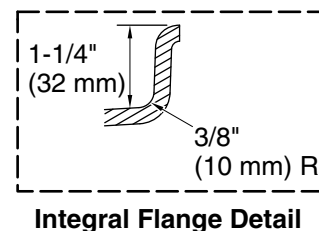

No change in measurements if connected with drain illustrated. (K-7166AF)

Blower Motor Access
30" (762 mm) W x 15" (381 mm) H Min