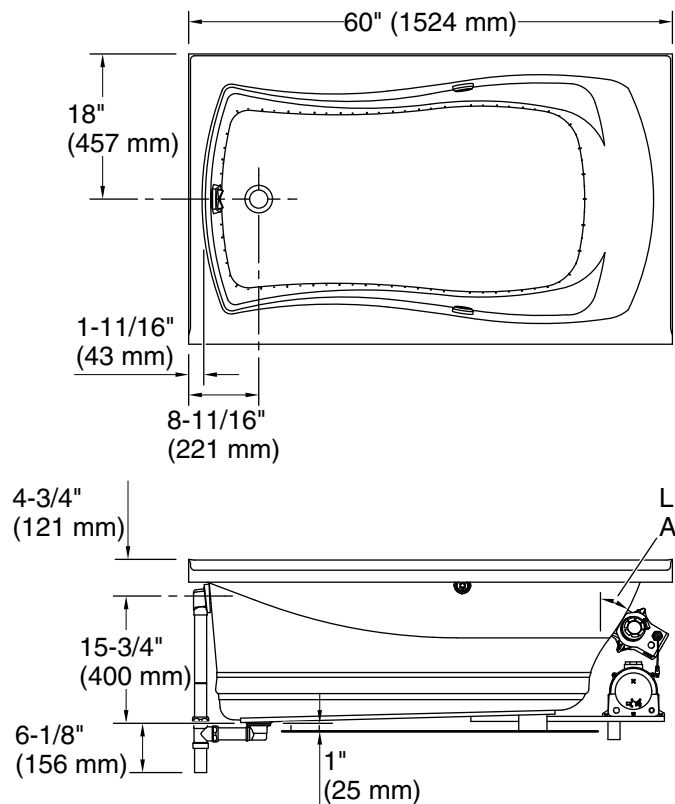

No change in measurements if connected with drain illustrated. (K-7166AF)

Blower Motor Access
 30" (762 mm) W x 15" (381 mm) H Min

Required Electrical Service

Two dedicated circuits required, protected with Class A Ground-Fault Circuit-Interrupter (GFCI). Outside North America, this device may be known as a Residual Current Device (RCD).

Blower, Heated Surface:	120 V, 15 A, 60 Hz
Air bath:	120 V, 15 A, 60 Hz

Technical Information

All product dimensions are nominal.

Drain location:	Left
Basin area, bottom:	45" x 20-7/8" (1144 mm x 531 mm)
Basin area, top:	56" x 26-1/16" (1422 mm x 662 mm)
Weight:	112 lbs (50.8 kg)
Minimum floor load:	56 lbs/ft² (273.4 kg/m²)
Water depth:	13-11/16" (347 mm)
Water capacity:	63 gal (238.5 L)
Electrical component rating:	Blower: 120 V, 10 A, 60 Hz Heated Surface: 120 V, 0.5 A, 60 Hz, 65 W Air bath: 120 V, 5 A, 60 Hz