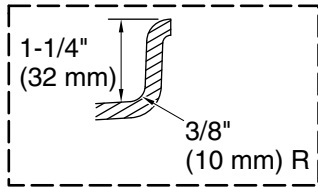

11-19-2024 21:34 - US/CA

Mariposa®
 60" x 36" alcove Heated BubbleMassage™ air bath
 with Bask® heated surface, right drain
K-1239-GHRAW

No change in measurements
 if connected with drain illustrated. (K-7166AF)