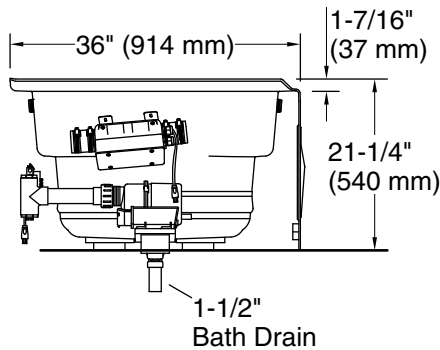

Required Electrical Service

Two dedicated circuits required, protected with Class A Ground-Fault Circuit-Interrupter (GFCI). Outside North America, this device may be known as a Residual Current Device (RCD).

Blower, Heated Surface:	120 V, 15 A, 60 Hz
Air bath:	120 V, 15 A, 60 Hz

Technical Information

All product dimensions are nominal.

Drain location:	Right
Basin area, bottom:	45" x 20-7/8" (1144 mm x 531 mm)
Basin area, top:	56" x 26-1/16" (1422 mm x 662 mm)
Weight:	121 lbs (54.9 kg)
Minimum floor load:	56 lbs/ft² (273.4 kg/m²)
Water depth:	13-11/16" (347 mm)
Water capacity:	63 gal (238.5 L)
Electrical component rating:	Blower: 120 V, 10 A, 60 Hz Heated Surface: 120 V, 0.5 A, 60 Hz, 65 W Air bath: 120 V, 5 A, 60 Hz

Notes

- Measure your actual product for rough-in details.
- Install this product according to the installation instructions.
- The hot water supply should be 70% of the capacity of the bath or greater. Installations will vary.
- Remote blower installation kit K-1446 is available for relocating the blower. Provide access for servicing the blower.
- Do not relocate or alter the PVC tee or coiled flexible tubing connected to the blower. Follow the blower relocation instructions exactly.

1-800-4KOHLER (1-800-456-4537)

Kohler Co. reserves the right to make revisions without notice to product specifications.

For the most current Specification Sheet, go to www.kohler.com USA or www.kohler.ca Canada

11-19-2024 21:34 - US/CA