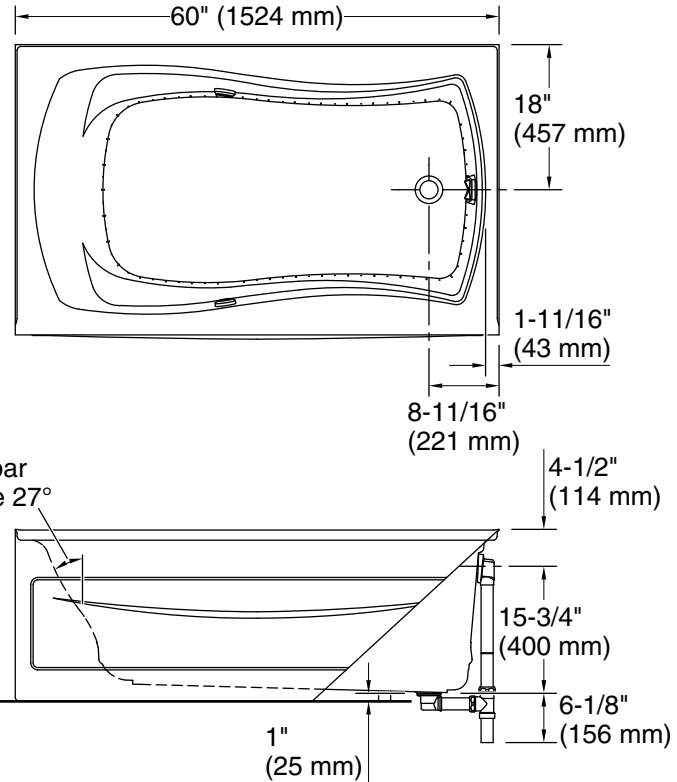

Required Electrical Service

Two dedicated circuits required, protected with Class A Ground-Fault Circuit-Interrupter (GFCI). Outside North America, this device may be known as a Residual Current Device (RCD).

Blower, Heated Surface:	120 V, 15 A, 60 Hz
Air bath:	120 V, 15 A, 60 Hz

Technical Information

All product dimensions are nominal.

Drain location:	Right
Basin area, bottom:	45" x 20-7/8" (1144 mm x 531 mm)
Basin area, top:	56" x 26-1/16" (1422 mm x 662 mm)
Weight:	121 lbs (54.9 kg)
Minimum floor load:	56 lbs/ft² (273.4 kg/m²)
Water depth:	13-11/16" (347 mm)
Water capacity:	63 gal (238.5 L)
Electrical component rating:	Blower: 120 V, 10 A, 60 Hz Heated Surface: 120 V, 0.5 A, 60 Hz, 65 W Air bath: 120 V, 5 A, 60 Hz

Notes

- Measure your actual product for rough-in details.
- Install this product according to the installation instructions.
- The hot water supply should be 70% of the capacity of the bath or greater. Installations will vary.
- Remote blower installation kit K-1446 is available for relocating the blower. Provide access for servicing the blower.
- Do not relocate or alter the PVC tee or coiled flexible tubing connected to the blower. Follow the blower relocation instructions exactly.

1-800-4KOHLER (1-800-456-4537)

Kohler Co. reserves the right to make revisions without notice to product specifications.

For the most current Specification Sheet, go to www.kohler.com USA or www.kohler.ca Canada

11-19-2024 21:34 - US/CA