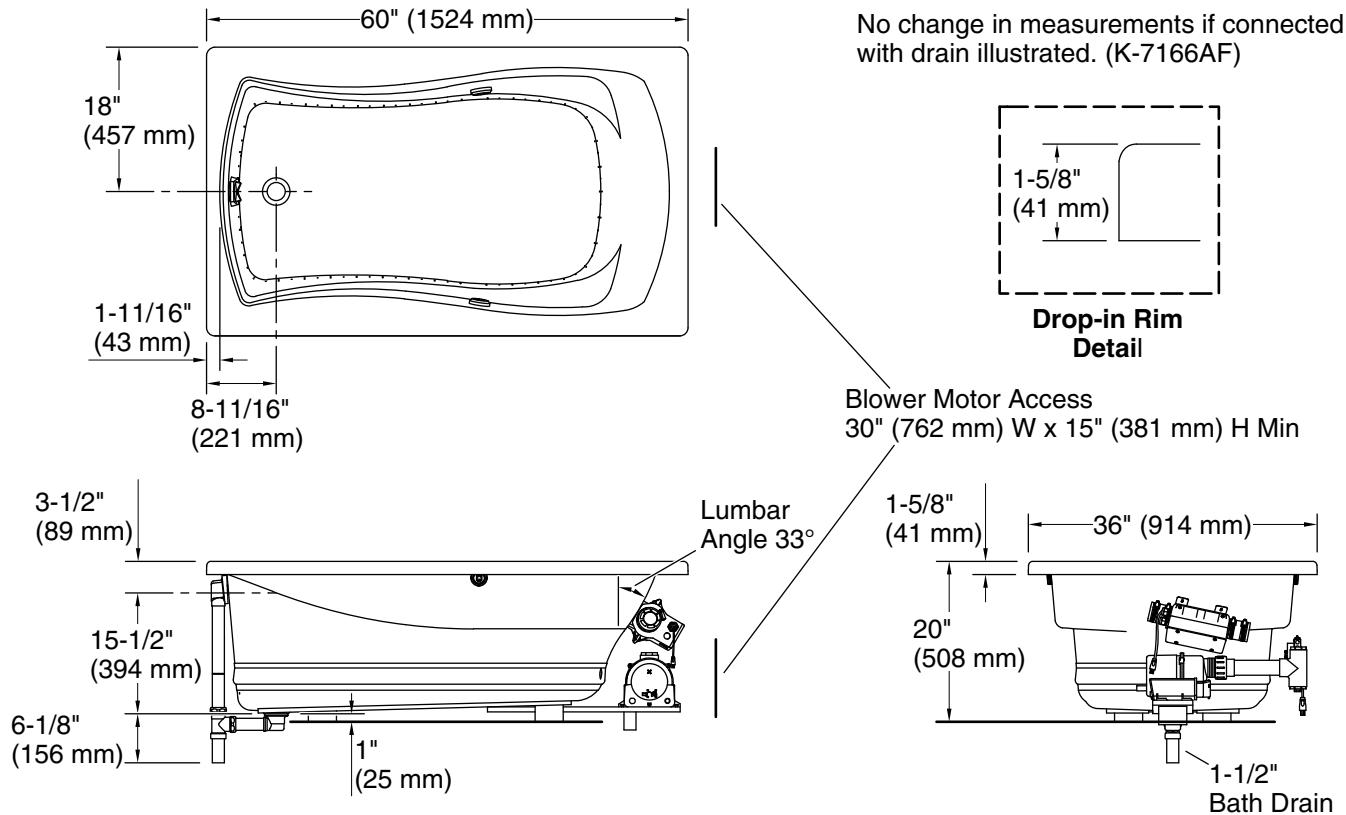

Required Electrical Service

Two dedicated circuits required, protected with Class A Ground-Fault Circuit-Interrupter (GFCI). Outside North America, this device may be known as a Residual Current Device (RCD).

Blower, Heated	120 V, 15 A, 60 Hz
Surface:	
Air bath:	120 V, 15 A, 60 Hz

Technical Information

All product dimensions are nominal.

Drain location:	Reversible
Basin area, bottom:	45" x 20-7/8" (1144 mm x 531 mm)
Basin area, top:	56" x 26-1/16" (1422 mm x 662 mm)
Weight:	112 lbs (50.8 kg)
Minimum floor load:	56 lbs/ft² (273.4 kg/m²)
Water depth:	13-11/16" (347 mm)
Water capacity:	63 gal (238.5 L)
Cutout:	Drop-in, 58" x 34" (1473 mm x 864 mm)
Electrical component rating:	Blower: 120 V, 10 A, 60 Hz Heated Surface: 120 V, 0.5 A, 60 Hz, 65

Notes

Measure your actual product for rough-in details.

Install this product according to the installation instructions.

The hot water supply should be 70% of the capacity of the bath or greater. Installations will vary.

Remote blower installation kit K-1446 is available for relocating the blower. Provide access for servicing the blower.

Do not relocate or alter the PVC tee or coiled flexible tubing connected to the blower. Follow the blower relocation instructions exactly.