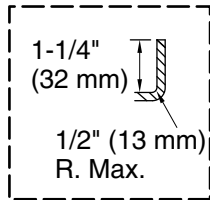

Mariposa®

60" x 36" alcove bath with Bask® heated surface, right drain

K-1242-RW

No change in measurements if connected with drain illustrated. (K-7161-AF)

Recommended Faucet Location

Integral Flange Detail