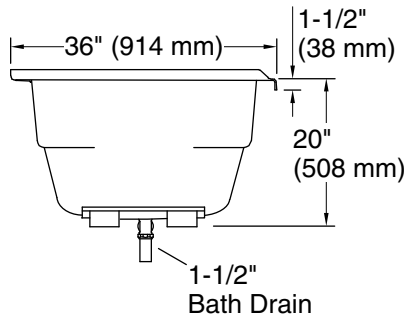

Mariposa®

60" x 36" alcove bath with Bask® heated surface, right drain

K-1242-RW

No change in measurements if connected with drain illustrated. (K-7161-AF)

Recommended Faucet Location

Required Electrical Service

One circuit required, protected with Class A Ground-Fault Circuit-Interrupter (GFCI). Outside North America, this device may be known as a Residual Current Device (RCD).

Heated Surface: 120 V, 15 A

Technical Information

All product dimensions are nominal.

- Drain location: Right
- Basin area, bottom: 46" x 24" (1168 mm x 610 mm)
- Basin area, top: 54" x 27" (1372 mm x 686 mm)
- Weight: 62 lbs (28.1 kg)
- Minimum floor load: 41 lbs/ft² (200.2 kg/m²)
- Water depth: 14" (356 mm)
- Water capacity: 63 gal (238.5 L)
- Electrical component rating: Heated Surface: 120 V, 0.5 A, 60 Hz, 65 W
- Minimum flat for door: 2" (51 mm)

Notes

- Measure your actual product for rough-in details.
- Install this product according to the installation instructions.
- The hot water supply should be 70% of the capacity of the bath or greater. Installations will vary.
- If installing a rim-mount faucet, make sure there is no interference above or below the deck before drilling any holes.