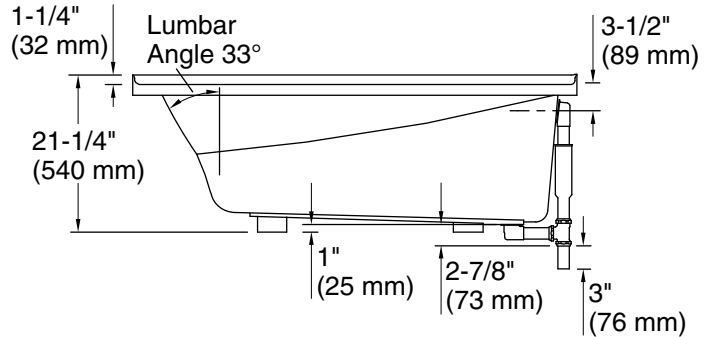

Mariposa®

60" x 36" alcove bath with Bask® heated surface, right drain

K-1242-RW

No change in measurements if connected with drain illustrated. (K-7161-AF)

Recommended Faucet Location

Required Electrical Service

One circuit required, protected with Class A Ground-Fault Circuit-Interrupter (GFCI). Outside North America, this device may be known as a Residual Current Device (RCD).

Heated Surface: 120 V, 15 A

Technical Information

All product dimensions are nominal.

- Drain location: Right
- Basin area, bottom: 46" x 24" (1168 mm x 610 mm)
- Basin area, top: 54" x 27" (1372 mm x 686 mm)
- Weight: 62 lbs (28.1 kg)
- Minimum floor load: 41 lbs/ft² (200.2 kg/m²)
- Water depth: 14" (356 mm)
- Water capacity: 63 gal (238.5 L)
- Electrical component rating: Heated Surface: 120 V, 0.5 A, 60 Hz, 65 W
- Minimum flat for door: 2" (51 mm)

Notes

- Measure your actual product for rough-in details.
- Install this product according to the installation instructions.
- The hot water supply should be 70% of the capacity of the bath or greater. Installations will vary.
- If installing a rim-mount faucet, make sure there is no interference above or below the deck before drilling any holes.