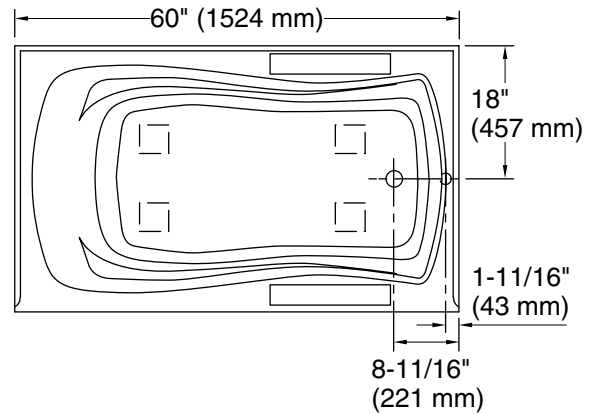

Mariposa®

60" x 36" alcove bath with Bask® heated surface, right drain

K-1242-RW

No change in measurements if connected with drain illustrated. (K-7161-AF)

Recommended Faucet Location

Required Electrical Service

One circuit required, protected with Class A Ground-Fault Circuit-Interrupter (GFCI). Outside North America, this device may be known as a Residual Current Device (RCD).

Heated Surface: 120 V, 15 A

Technical Information

All product dimensions are nominal.

- Drain location: Right
- Basin area, bottom: 46" x 24" (1168 mm x 610 mm)
- Basin area, top: 54" x 27" (1372 mm x 686 mm)
- Weight: 62 lbs (28.1 kg)
- Minimum floor load: 41 lbs/ft² (200.2 kg/m²)
- Water depth: 14" (356 mm)
- Water capacity: 63 gal (238.5 L)
- Electrical component rating: Heated Surface: 120 V, 0.5 A, 60 Hz, 65 W
- Minimum flat for door: 2" (51 mm)

Notes

- Measure your actual product for rough-in details.
- Install this product according to the installation instructions.
- The hot water supply should be 70% of the capacity of the bath or greater. Installations will vary.
- If installing a rim-mount faucet, make sure there is no interference above or below the deck before drilling any holes.