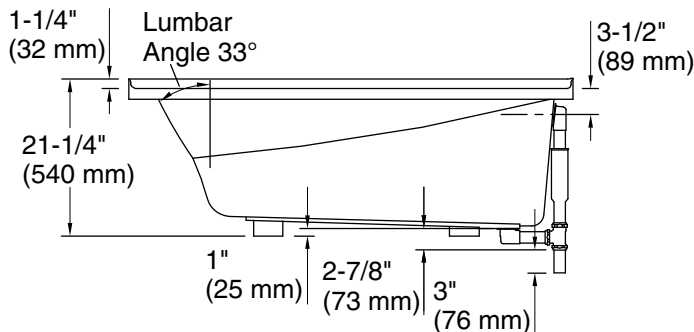

Mariposa®
60" x 36" alcove bath, right drain
K-1242-R

Features

- 60"L x 36"W x 20"H
- A builder favorite designed for quick and easy installation
- Includes integral flange to simplify installation and prevent the possibility of water damage behind the wall
- Textured bottom surface

No change in measurements if connected with drain illustrated. (K-7161-AF)

 Recommended Faucet Location

Integral Flange Detail

Technical Information

All product dimensions are nominal.

Drain location:	Right
Basin area, bottom:	46" x 24" (1168 mm x 610 mm)
Basin area, top:	54" x 27" (1372 mm x 686 mm)
Weight:	62 lbs (28.1 kg)
Minimum floor load:	41 lbs/ft ² (200.2 kg/m ²)
Water depth:	14" (356 mm)
Water capacity:	63 gal (238.5 L)
Minimum flat for door:	2" (51 mm)