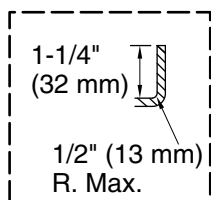

Mariposa®
60" x 36" alcove bath, right drain
K-1242-R

Features

- 60"L x 36"W x 20"H
- A builder favorite designed for quick and easy installation
- Includes integral flange to simplify installation and prevent the possibility of water damage behind the wall
- Textured bottom surface

No change in measurements if connected with drain illustrated. (K-7161-AF)

 Recommended Faucet Location

Integral Flange Detail

Technical Information

All product dimensions are nominal.

Drain location:	Right
Basin area, bottom:	46" x 24" (1168 mm x 610 mm)
Basin area, top:	54" x 27" (1372 mm x 686 mm)
Weight:	62 lbs (28.1 kg)
Minimum floor load:	41 lbs/ft ² (200.2 kg/m ²)
Water depth:	14" (356 mm)
Water capacity:	63 gal (238.5 L)
Minimum flat for door:	2" (51 mm)