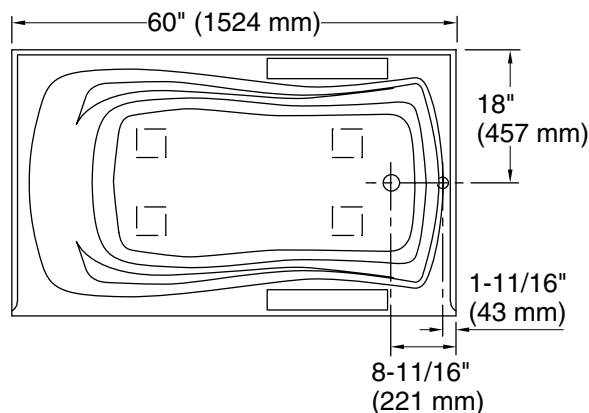

Mariposa®
60" x 36" alcove bath, right drain
K-1242-R

Features

- 60"L x 36"W x 20"H
- A builder favorite designed for quick and easy installation
- Includes integral flange to simplify installation and prevent the possibility of water damage behind the wall
- Textured bottom surface

No change in measurements if connected with drain illustrated. (K-7161-AF)

 Recommended Faucet Location

Integral Flange Detail

Technical Information

All product dimensions are nominal.

Drain location:	Right
Basin area, bottom:	46" x 24" (1168 mm x 610 mm)
Basin area, top:	54" x 27" (1372 mm x 686 mm)
Weight:	62 lbs (28.1 kg)
Minimum floor load:	41 lbs/ft ² (200.2 kg/m ²)
Water depth:	14" (356 mm)
Water capacity:	63 gal (238.5 L)
Minimum flat for door:	2" (51 mm)

Notes

Measure your actual product for rough-in details.

Install this product according to the installation instructions.

The hot water supply should be 70% of the capacity of the bath or greater. Installations will vary.