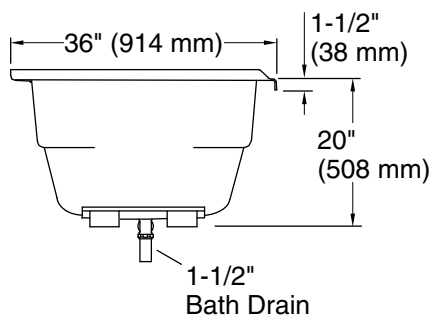

Mariposa®
60" x 36" alcove bath, right drain
K-1242-R

Features

- 60"L x 36"W x 20"H
- A builder favorite designed for quick and easy installation
- Includes integral flange to simplify installation and prevent the possibility of water damage behind the wall
- Textured bottom surface

K-37383 Rough-in cable bath drain, PVC, 30" cable with tubing

K-78438 30" cable bath drain

or

K-37385 rough-in cable drain, PVC, 45" cable

K-78439 45" cable bath drain

Recommended Products/Accessories

K-1491 Bath/Whirlpool Pillow

No change in measurements if connected with drain illustrated. (K-7161-AF)

 Recommended Faucet Location

Integral Flange Detail

Technical Information

All product dimensions are nominal.

Drain location:	Right
Basin area, bottom:	46" x 24" (1168 mm x 610 mm)
Basin area, top:	54" x 27" (1372 mm x 686 mm)
Weight:	62 lbs (28.1 kg)
Minimum floor load:	41 lbs/ft ² (200.2 kg/m ²)
Water depth:	14" (356 mm)
Water capacity:	63 gal (238.5 L)
Minimum flat for door:	2" (51 mm)

Notes

Measure your actual product for rough-in details.

Install this product according to the installation instructions.

The hot water supply should be 70% of the capacity of the bath or greater. Installations will vary.